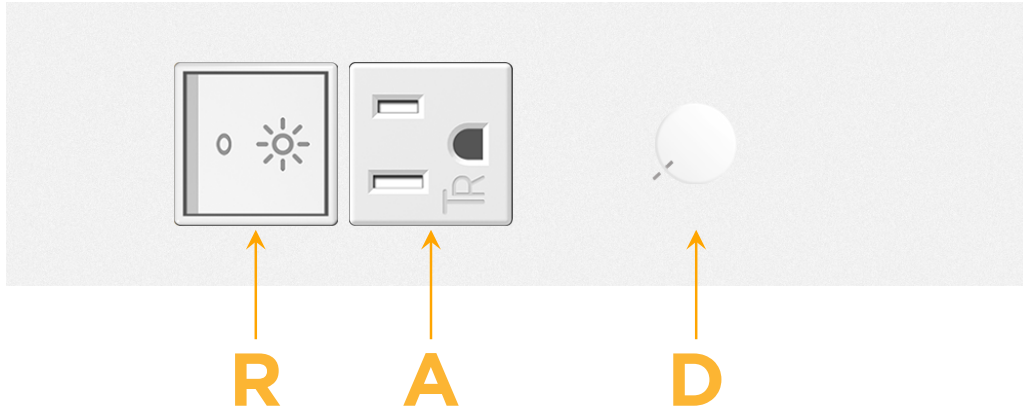

M-POWER-4T

AC POWER & DATA CONNECTIVITY SOLUTION

M-POWER-4TW-RAD-WTP

Distributed by

Mormax Company, Inc.

8 Westchester Plaza

Elmsford, NY 10523

914-699-0101

sales@mormax.com

mormax.com

Metro Light & Power's line of power & data solutions offers sophisticated design elements combined with greater ease of installation. Streamlined and low-profile, enhanced by side-exiting cords, our outlets advance the industry with their cutting edge look and feel. We believe flexibility is key, and we provide a variety of mounting options, including the ability to mount in limited spaces. Our outlets are available in many finishes and configurations, in addition to a custom color and finish capability for our clients.

Trim Plate Finish: **WHITE (STEEL)**

Custom Finishes Available

M-POWER-4TW-RAD-WTP

Features:

Module/Port Options:

- **A** Tamper Resistant AC Receptacle
- **E** USB-A & USB-C (20W)
- **M** Double USB-A (Fast Charging Ports - 18W)
- **H** HDMI
- **6** CAT 6
- **12** RJ 12
- **X** Switched AC
- **Y** 3-Way Switch (Low Voltage)
- **V** USB-C (45W High Speed Charging Port)
- **S** USB-C (25W High Speed Charging Port)
- **R** Switched AC (Rocker Switch)
- **D** Dimmer Switch

Plug:

Supplied with Low Profile Flat 45° Angle 120 VAC Plug

Optional Standard Straight 120 VAC Plug

Optional Straight 120 VAC Pass-through Plug

- CLEAN, COMPACT DESIGN
- STREAMLINED
- LOW PROFILE
- SIDE-EXITING CORDS
- PLUG & PLAY
- 6' AC CORD & PLUG (FLAT PLUG STANDARD)
- CUSTOMIZABLE CONFIGURATIONS AND FINISHES
- ETL LISTED FOR MOUNTING IN FURNITURE
- 15A