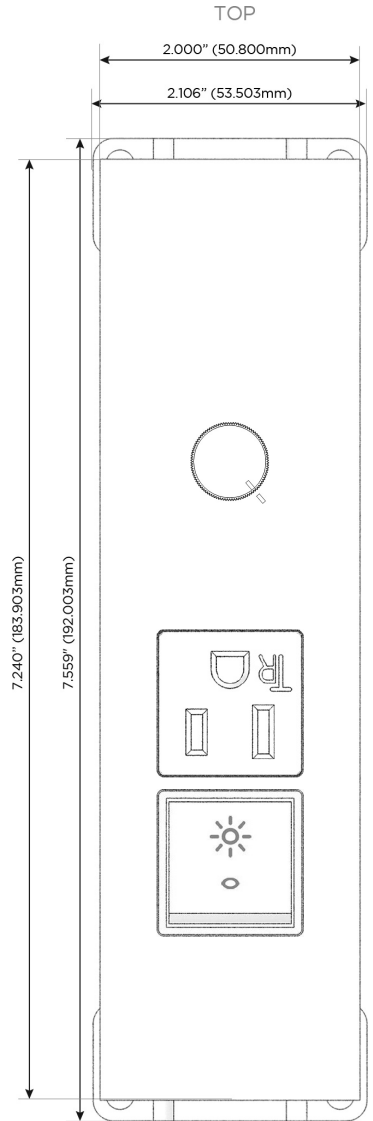

### Module/Port Options:

- A** Tamper Resistant AC Receptacle
- E** USB-A & USB-C (20W)
- M** Double USB-A (Fast Charging Ports - 18W)
- H** HDMI
- 6** CAT 6
- 12** RJ 12
- X** Switched AC
- Y** 3-Way Switch (Low Voltage)
- V** USB-C (45W High Speed Charging Port)
- S** USB-C (25W High Speed Charging Port)
- R** Switched AC (Rocker Switch)
- D** Dimmer Switch

### Plug:

Supplied with Low Profile Flat 45° Angle 120 VAC Plug

Optional Standard Straight 120 VAC Plug

Optional Straight 120 VAC Pass-through Plug

- CLEAN, COMPACT DESIGN
- STREAMLINED
- LOW PROFILE
- SIDE-EXITING CORDS
- PLUG & PLAY
- 6' AC CORD & PLUG (FLAT PLUG STANDARD)
- CUSTOMIZABLE CONFIGURATIONS AND FINISHES
- ETL LISTED FOR MOUNTING IN FURNITURE
- 15A

# M-POWER-4T

AC POWER & DATA CONNECTIVITY SOLUTION

M-POWER-4TW-RAD-WTP

Specs:

**Modules/Ports:**

- R** Switched AC (Rocker Switch)
- A** Tamper Resistant AC Receptacle
- D** Dimmer Switch

**R A D**

Distributed by