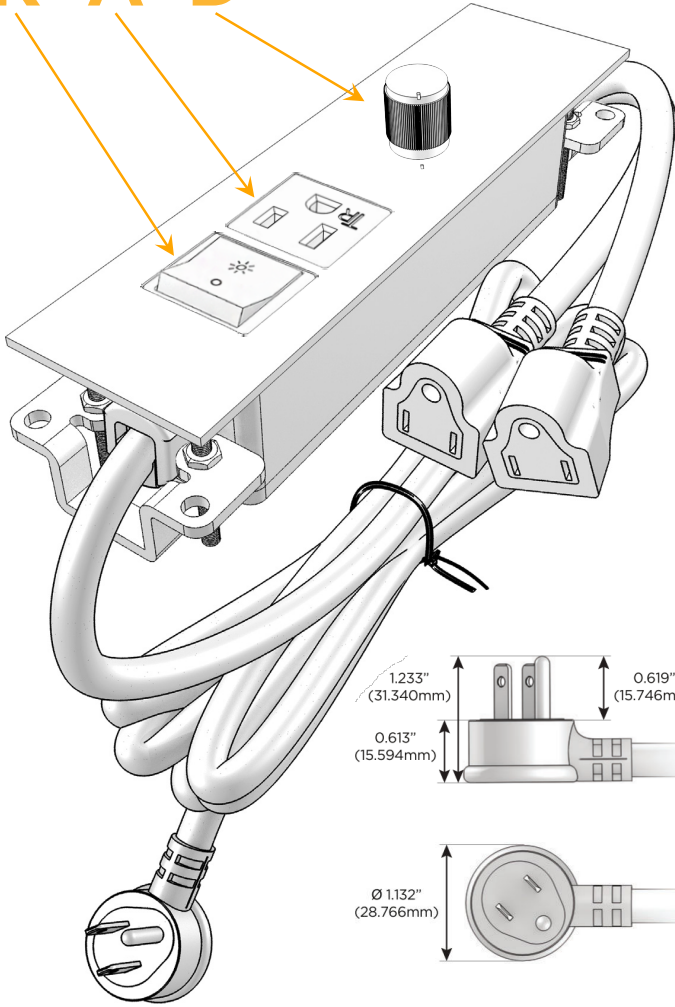

### Module/Port Options:

- A** Tamper Resistant AC Receptacle
- E** USB-A & USB-C (20W)
- M** Double USB-A (Fast Charging Ports - 18W)
- H** HDMI
- 6** CAT 6
- 12** RJ 12
- X** Switched AC
- Y** 3-Way Switch (Low Voltage)
- V** USB-C (45W High Speed Charging Port)
- S** USB-C (25W High Speed Charging Port)
- R** Switched AC (Rocker Switch)
- D** Dimmer Switch

### Plug:

Supplied with Low Profile Flat 45° Angle 120 VAC Plug

Optional Standard Straight 120 VAC Plug

Optional Straight 120 VAC Pass-through Plug

- CLEAN, COMPACT DESIGN
- STREAMLINED
- LOW PROFILE
- SIDE-EXITING CORDS
- PLUG & PLAY
- 6' AC CORD & PLUG (FLAT PLUG STANDARD)
- CUSTOMIZABLE CONFIGURATIONS AND FINISHES
- ETL LISTED FOR MOUNTING IN FURNITURE
- 15A

# M-POWER-4T

AC POWER & DATA CONNECTIVITY SOLUTION

M-POWER-4TW-RAD-WTP

Specs:

**Modules/Ports:**

- R** Switched AC (Rocker Switch)
- A** Tamper Resistant AC Receptacle
- D** Dimmer Switch

**R A D**

Distributed by