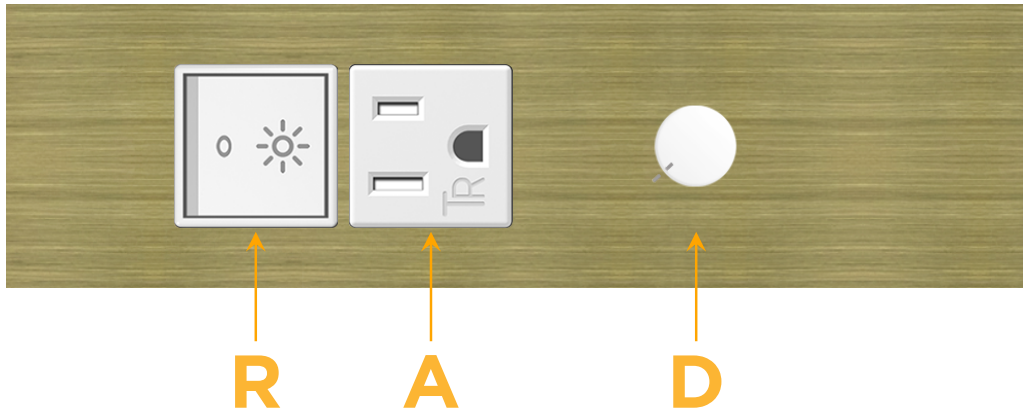

Trim Plate Finish: **BRASS ANTIQUED (ZINC/STEEL)**

Custom Finishes Available

M-POWER-4TW-RAD-BRASP

Features:

Module/Port Options:

- A** Tamper Resistant AC Receptacle
- E** USB-A & USB-C (20W)
- M** Double USB-A (Fast Charging Ports - 18W)
- H** HDMI
- 6** CAT 6
- 12** RJ 12
- X** Switched AC
- Y** 3-Way Switch (Low Voltage)
- V** USB-C (45W High Speed Charging Port)
- S** USB-C (25W High Speed Charging Port)
- R** Switched AC (Rocker Switch)
- D** Dimmer Switch

Plug:

Supplied with Low Profile Flat 45° Angle 120 VAC Plug

Optional Standard Straight 120 VAC Plug

Optional Straight 120 VAC Pass-through Plug

- CLEAN, COMPACT DESIGN
- STREAMLINED
- LOW PROFILE
- SIDE-EXITING CORDS
- PLUG & PLAY
- 6' AC CORD & PLUG (FLAT PLUG STANDARD)
- CUSTOMIZABLE CONFIGURATIONS AND FINISHES
- ETL LISTED FOR MOUNTING IN FURNITURE
- 15A