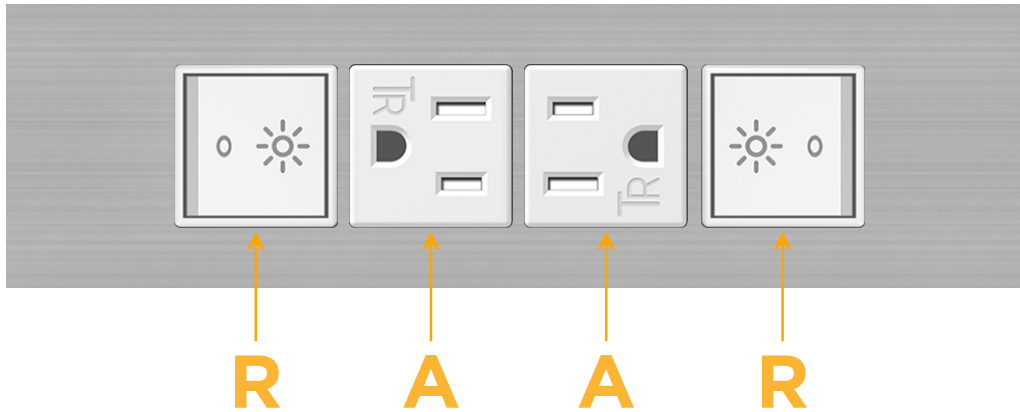

M-POWER-4T

AC POWER & DATA CONNECTIVITY SOLUTION

M-POWER-4TW-RAAR-SS4TP

Distributed by

Mormax Company, Inc.

8 Westchester Plaza

Elmsford, NY 10523

914-699-0101

sales@mormax.com

mormax.com

Metro Light & Power's line of power & data solutions offers sophisticated design elements combined with greater ease of installation. Streamlined and low-profile, enhanced by side-exiting cords, our outlets advance the industry with their cutting edge look and feel. We believe flexibility is key, and we provide a variety of mounting options, including the ability to mount in limited spaces. Our outlets are available in many finishes and configurations, in addition to a custom color and finish capability for our clients.

Trim Plate Finish: **STAINLESS STEEL BRUSHED**

Custom Finishes Available

M-POWER-4TW-RAAR-SS4TP

Features:

Module/Port Options:

- **A** Tamper Resistant AC Receptacle
- **E** USB-A & USB-C (20W)
- **M** Double USB-A (Fast Charging Ports - 18W)
- **H** HDMI
- **6** CAT 6
- **12** RJ 12
- **X** Switched AC
- **Y** 3-Way Switch (Low Voltage)
- **V** USB-C (45W High Speed Charging Port)
- **S** USB-C (25W High Speed Charging Port)
- **R** Switched AC (Rocker Switch)
- **D** Dimmer Switch

Plug:

Supplied with Low Profile Flat 45° Angle 120 VAC Plug

Optional Standard Straight 120 VAC Plug

Optional Straight 120 VAC Pass-through Plug

- CLEAN, COMPACT DESIGN
- STREAMLINED
- LOW PROFILE
- SIDE-EXITING CORDS
- PLUG & PLAY
- 6' AC CORD & PLUG (FLAT PLUG STANDARD)
- CUSTOMIZABLE CONFIGURATIONS AND FINISHES
- UL LISTED FOR MOUNTING IN FURNITURE
- 15A