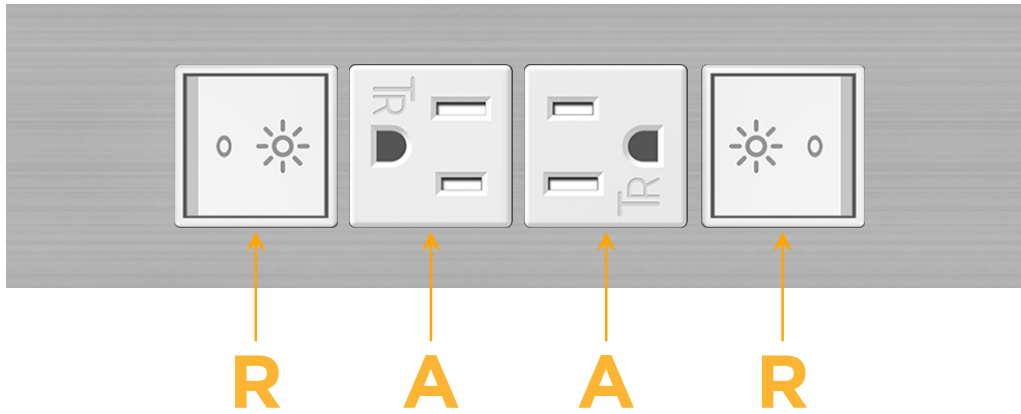

M-POWER-4T

AC POWER & DATA CONNECTIVITY SOLUTION

M-POWER-4TW-RAAR-SS4ATP

Distributed by

Mormax Company, Inc.

8 Westchester Plaza

Elmsford, NY 10523

914-699-0101

sales@mormax.com

mormax.com

Metro Light & Power's line of power & data solutions offers sophisticated design elements combined with greater ease of installation. Streamlined and low-profile, enhanced by side-exiting cords, our outlets advance the industry with their cutting edge look and feel. We believe flexibility is key, and we provide a variety of mounting options, including the ability to mount in limited spaces. Our outlets are available in many finishes and configurations, in addition to a custom color and finish capability for our clients.

Trim Plate Finish: **BRUSHED STAINLESS (ABS)**

Custom Finishes Available

M-POWER-4TW-RAAR-SS4ATP

Features:

Module/Port Options:

- **A** Tamper Resistant AC Receptacle
- **E** USB-A & USB-C (20W)
- **M** Double USB-A (Fast Charging Ports - 18W)
- **H** HDMI
- **6** CAT 6
- **12** RJ 12
- **X** Switched AC
- **Y** 3-Way Switch (Low Voltage)
- **V** USB-C (45W High Speed Charging Port)
- **S** USB-C (25W High Speed Charging Port)
- **R** Switched AC (Rocker Switch)
- **D** Dimmer Switch

Plug:

Supplied with Low Profile Flat 45° Angle 120 VAC Plug

Optional Standard Straight 120 VAC Plug

Optional Straight 120 VAC Pass-through Plug

- CLEAN, COMPACT DESIGN
- STREAMLINED
- LOW PROFILE
- SIDE-EXITING CORDS
- PLUG & PLAY
- 6' AC CORD & PLUG (FLAT PLUG STANDARD)
- CUSTOMIZABLE CONFIGURATIONS AND FINISHES
- UL LISTED FOR MOUNTING IN FURNITURE
- 15A