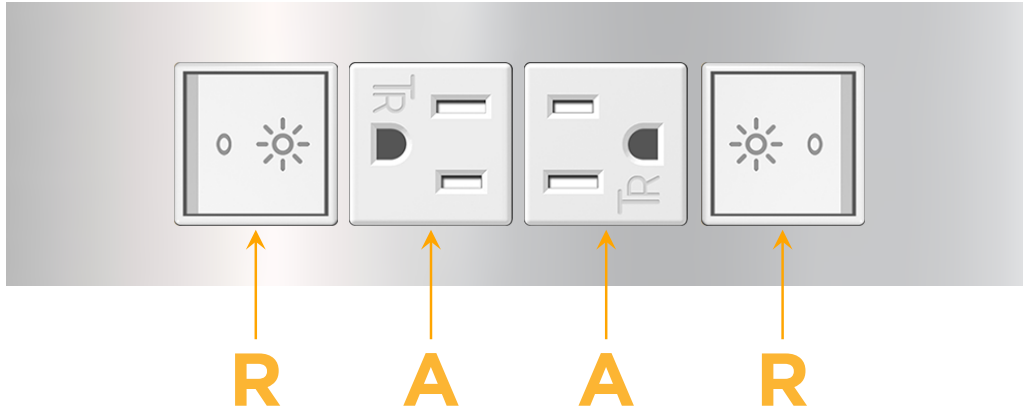

M-POWER-4T

AC POWER & DATA CONNECTIVITY SOLUTION

M-POWER-4TW-RAAR-CRATP

Distributed by

Mormax Company, Inc.

8 Westchester Plaza

Elmsford, NY 10523

914-699-0101

sales@mormax.com

mormax.com

Metro Light & Power's line of power & data solutions offers sophisticated design elements combined with greater ease of installation. Streamlined and low-profile, enhanced by side-exiting cords, our outlets advance the industry with their cutting edge look and feel. We believe flexibility is key, and we provide a variety of mounting options, including the ability to mount in limited spaces. Our outlets are available in many finishes and configurations, in addition to a custom color and finish capability for our clients.

Trim Plate Finish: **CHROME (ABS)**

Custom Finishes Available

M-POWER-4TW-RAAR-CRATP

Features:

Module/Port Options:

- **A** Tamper Resistant AC Receptacle
- **E** USB-A & USB-C (20W)
- **M** Double USB-A (Fast Charging Ports - 18W)
- **H** HDMI
- **6** CAT 6
- **12** RJ 12
- **X** Switched AC
- **Y** 3-Way Switch (Low Voltage)
- **V** USB-C (45W High Speed Charging Port)
- **S** USB-C (25W High Speed Charging Port)
- **R** Switched AC (Rocker Switch)
- **D** Dimmer Switch

Plug:

Supplied with Low Profile Flat 45° Angle 120 VAC Plug

Optional Standard Straight 120 VAC Plug

Optional Straight 120 VAC Pass-through Plug

- CLEAN, COMPACT DESIGN
- STREAMLINED
- LOW PROFILE
- SIDE-EXITING CORDS
- PLUG & PLAY
- 6' AC CORD & PLUG (FLAT PLUG STANDARD)
- CUSTOMIZABLE CONFIGURATIONS AND FINISHES
- UL LISTED FOR MOUNTING IN FURNITURE
- 15A