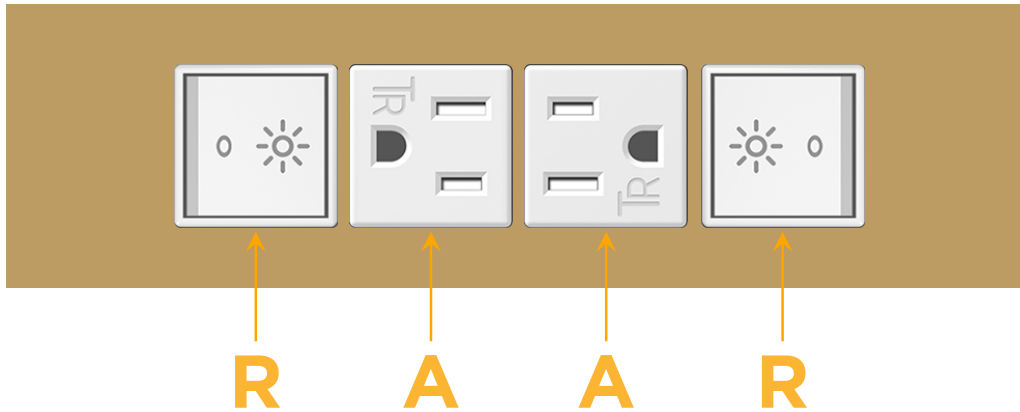

M-POWER-4T

AC POWER & DATA CONNECTIVITY SOLUTION

M-POWER-4TW-RAAR-BZATP

Distributed by

Mormax Company, Inc.

8 Westchester Plaza

Elmsford, NY 10523

914-699-0101

sales@mormax.com

mormax.com

Metro Light & Power's line of power & data solutions offers sophisticated design elements combined with greater ease of installation. Streamlined and low-profile, enhanced by side-exiting cords, our outlets advance the industry with their cutting edge look and feel. We believe flexibility is key, and we provide a variety of mounting options, including the ability to mount in limited spaces. Our outlets are available in many finishes and configurations, in addition to a custom color and finish capability for our clients.

Trim Plate Finish: **STANDARD BRONZE (ABS)**

Custom Finishes Available

M-POWER-4TW-RAAR-BZATP

Features:

Module/Port Options:

- **A** Tamper Resistant AC Receptacle
- **E** USB-A & USB-C (20W)
- **M** Double USB-A (Fast Charging Ports - 18W)
- **H** HDMI
- **6** CAT 6
- **12** RJ 12
- **X** Switched AC
- **Y** 3-Way Switch (Low Voltage)
- **V** USB-C (45W High Speed Charging Port)
- **S** USB-C (25W High Speed Charging Port)
- **R** Switched AC (Rocker Switch)
- **D** Dimmer Switch

Plug:

Supplied with Low Profile Flat 45° Angle 120 VAC Plug

Optional Standard Straight 120 VAC Plug

Optional Straight 120 VAC Pass-through Plug

- CLEAN, COMPACT DESIGN
- STREAMLINED
- LOW PROFILE
- SIDE-EXITING CORDS
- PLUG & PLAY
- 6' AC CORD & PLUG (FLAT PLUG STANDARD)
- CUSTOMIZABLE CONFIGURATIONS AND FINISHES
- UL LISTED FOR MOUNTING IN FURNITURE
- 15A