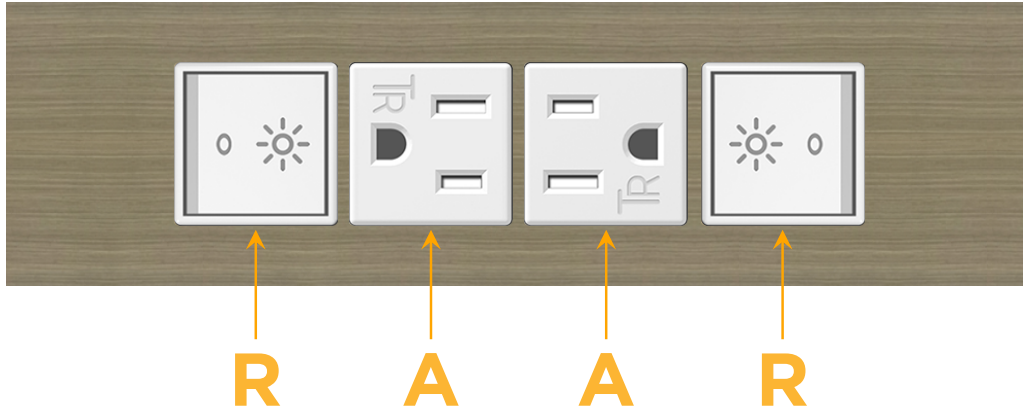

M-POWER-4T

AC POWER & DATA CONNECTIVITY SOLUTION

M-POWER-4TW-RAAR-BZ5AATP

Distributed by

Mormax Company, Inc.

8 Westchester Plaza

Elmsford, NY 10523

914-699-0101

sales@mormax.com

mormax.com

Metro Light & Power's line of power & data solutions offers sophisticated design elements combined with greater ease of installation. Streamlined and low-profile, enhanced by side-exiting cords, our outlets advance the industry with their cutting edge look and feel. We believe flexibility is key, and we provide a variety of mounting options, including the ability to mount in limited spaces. Our outlets are available in many finishes and configurations, in addition to a custom color and finish capability for our clients.

Trim Plate Finish: **ANTIQUED ARCHITECTURAL BRONZE (ABS)**

Custom Finishes Available

M-POWER-4TW-RAAR-BZ5AATP

Features:

Module/Port Options:

- **A** Tamper Resistant AC Receptacle
- **E** USB-A & USB-C (20W)
- **M** Double USB-A (Fast Charging Ports - 18W)
- **H** HDMI
- **6** CAT 6
- **12** RJ 12
- **X** Switched AC
- **Y** 3-Way Switch (Low Voltage)
- **V** USB-C (45W High Speed Charging Port)
- **S** USB-C (25W High Speed Charging Port)
- **R** Switched AC (Rocker Switch)
- **D** Dimmer Switch

Plug:

Supplied with Low Profile Flat 45° Angle 120 VAC Plug

Optional Standard Straight 120 VAC Plug

Optional Straight 120 VAC Pass-through Plug

- CLEAN, COMPACT DESIGN
- STREAMLINED
- LOW PROFILE
- SIDE-EXITING CORDS
- PLUG & PLAY
- 6' AC CORD & PLUG (FLAT PLUG STANDARD)
- CUSTOMIZABLE CONFIGURATIONS AND FINISHES
- UL LISTED FOR MOUNTING IN FURNITURE
- 15A