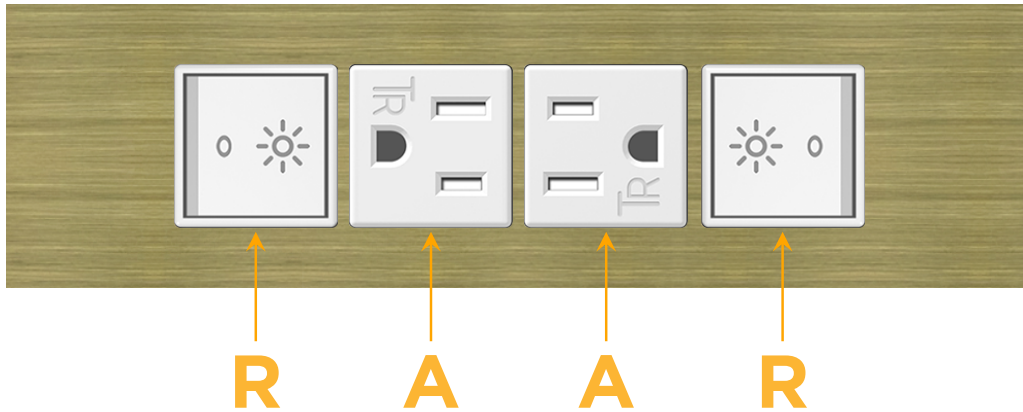

M-POWER-4T

AC POWER & DATA CONNECTIVITY SOLUTION

M-POWER-4TW-RAAR-BRAATP

Distributed by

Mormax Company, Inc.

8 Westchester Plaza

Elmsford, NY 10523

914-699-0101

sales@mormax.com

mormax.com

Metro Light & Power's line of power & data solutions offers sophisticated design elements combined with greater ease of installation. Streamlined and low-profile, enhanced by side-exiting cords, our outlets advance the industry with their cutting edge look and feel. We believe flexibility is key, and we provide a variety of mounting options, including the ability to mount in limited spaces. Our outlets are available in many finishes and configurations, in addition to a custom color and finish capability for our clients.

Trim Plate Finish: **BRASS ANTIQUED (ABS)**

Custom Finishes Available

M-POWER-4TW-RAAR-BRAATP

Features:

Module/Port Options:

- **A** Tamper Resistant AC Receptacle
- **E** USB-A & USB-C (20W)
- **M** Double USB-A (Fast Charging Ports - 18W)
- **H** HDMI
- **6** CAT 6
- **12** RJ 12
- **X** Switched AC
- **Y** 3-Way Switch (Low Voltage)
- **V** USB-C (45W High Speed Charging Port)
- **S** USB-C (25W High Speed Charging Port)
- **R** Switched AC (Rocker Switch)
- **D** Dimmer Switch

Plug:

Supplied with Low Profile Flat 45° Angle 120 VAC Plug

Optional Standard Straight 120 VAC Plug

Optional Straight 120 VAC Pass-through Plug

- CLEAN, COMPACT DESIGN
- STREAMLINED
- LOW PROFILE
- SIDE-EXITING CORDS
- PLUG & PLAY
- 6' AC CORD & PLUG (FLAT PLUG STANDARD)
- CUSTOMIZABLE CONFIGURATIONS AND FINISHES
- UL LISTED FOR MOUNTING IN FURNITURE
- 15A