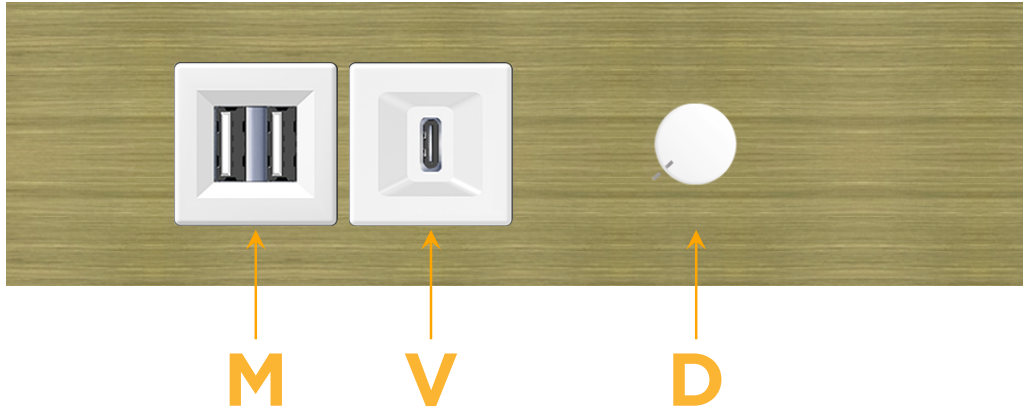

M-POWER-4T

AC POWER & DATA CONNECTIVITY SOLUTION

M-POWER-4TW-MVD-BRASP

Distributed by

Mormax Company, Inc.

8 Westchester Plaza

Elmsford, NY 10523

914-699-0101

sales@mormax.com

mormax.com

Metro Light & Power's line of power & data solutions offers sophisticated design elements combined with greater ease of installation. Streamlined and low-profile, enhanced by side-exiting cords, our outlets advance the industry with their cutting edge look and feel. We believe flexibility is key, and we provide a variety of mounting options, including the ability to mount in limited spaces. Our outlets are available in many finishes and configurations, in addition to a custom color and finish capability for our clients.

Trim Plate Finish: **BRASS ANTIQUED (ZINC/STEEL)**

Custom Finishes Available

M-POWER-4TW-MVD-BRASP

Features:

Module/Port Options:

- **A** Tamper Resistant AC Receptacle
- **E** USB-A & USB-C (20W)
- **M** Double USB-A (Fast Charging Ports - 18W)
- **H** HDMI
- **6** CAT 6
- **12** RJ 12
- **X** Switched AC
- **Y** 3-Way Switch (Low Voltage)
- **V** USB-C (45W High Speed Charging Port)
- **S** USB-C (25W High Speed Charging Port)
- **R** Switched AC (Rocker Switch)
- **D** Dimmer Switch

Plug:

Supplied with Low Profile Flat 45° Angle 120 VAC Plug

Optional Standard Straight 120 VAC Plug

Optional Straight 120 VAC Pass-through Plug

- CLEAN, COMPACT DESIGN
- STREAMLINED
- LOW PROFILE
- SIDE-EXITING CORDS
- PLUG & PLAY
- 6' AC CORD & PLUG (FLAT PLUG STANDARD)
- CUSTOMIZABLE CONFIGURATIONS AND FINISHES
- ETL LISTED FOR MOUNTING IN FURNITURE
- 15A