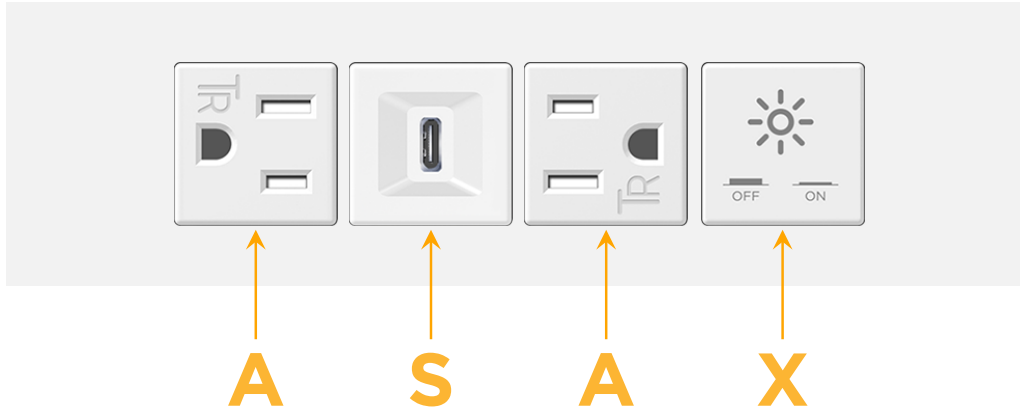

M-POWER-4T

AC POWER & DATA CONNECTIVITY SOLUTION

M-POWER-4TW-ASAX-WATP

Distributed by

Mormax Company, Inc.

8 Westchester Plaza

Elmsford, NY 10523

914-699-0101

sales@mormax.com

mormax.com

Metro Light & Power's line of power & data solutions offers sophisticated design elements combined with greater ease of installation. Streamlined and low-profile, enhanced by side-exiting cords, our outlets advance the industry with their cutting edge look and feel. We believe flexibility is key, and we provide a variety of mounting options, including the ability to mount in limited spaces. Our outlets are available in many finishes and configurations, in addition to a custom color and finish capability for our clients.

Trim Plate Finish: **WHITE (ABS)**

Custom Finishes Available

M-POWER-4TW-ASAX-WATP

Features:

Module/Port Options:

- **A** Tamper Resistant AC Receptacle
- **E** USB-A & USB-C (20W)
- **M** Double USB-A (Fast Charging Ports - 18W)
- **H** HDMI
- **6** CAT 6
- **12** RJ 12
- **X** Switched AC
- **Y** 3-Way Switch (Low Voltage)
- **V** USB-C (45W High Speed Charging Port)
- **S** USB-C (25W High Speed Charging Port)
- **R** Switched AC (Rocker Switch)
- **D** Dimmer Switch

Plug:

Supplied with Low Profile Flat 45° Angle 120 VAC Plug

Optional Standard Straight 120 VAC Plug

Optional Straight 120 VAC Pass-through Plug

- CLEAN, COMPACT DESIGN
- STREAMLINED
- LOW PROFILE
- SIDE-EXITING CORDS
- PLUG & PLAY
- 6' AC CORD & PLUG (FLAT PLUG STANDARD)
- CUSTOMIZABLE CONFIGURATIONS AND FINISHES
- UL LISTED FOR MOUNTING IN FURNITURE
- 15A