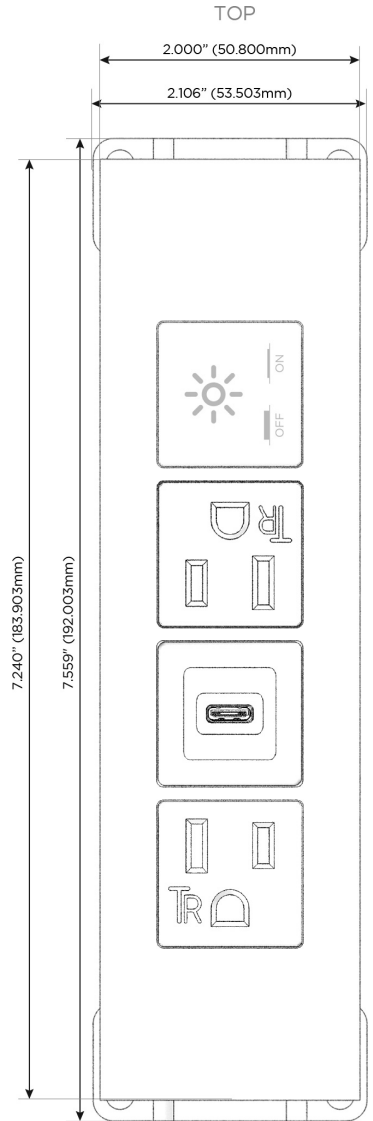

M-POWER-4T

AC POWER & DATA CONNECTIVITY SOLUTION

M-POWER-4TW-ASAX-WATP

Specs:

Modules/Ports:

- **A** Tamper Resistant AC Receptacle
- **S** USB-C (25W High Speed Charging Port)
- **X** Switched AC

Distributed by

Mormax Company, Inc.

8 Westchester Plaza

Elmsford, NY 10523

914-699-0101

sales@mormax.com

mormax.com