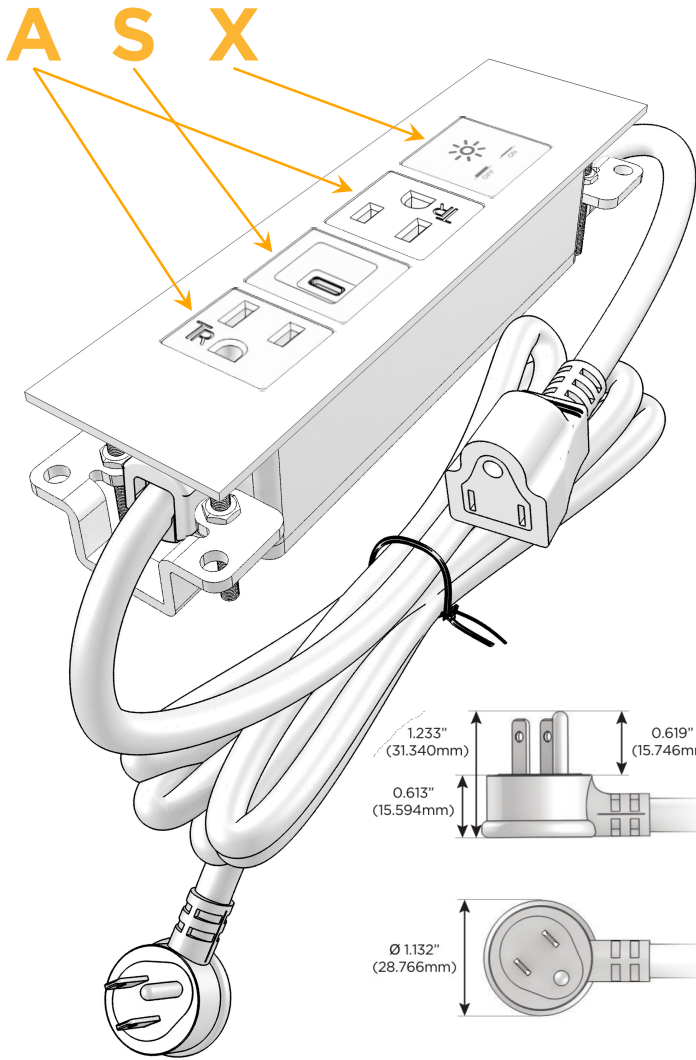

### Module/Port Options:

- A** Tamper Resistant AC Receptacle
- E** USB-A & USB-C (20W)
- M** Double USB-A (Fast Charging Ports - 18W)
- H** HDMI
- 6** CAT 6
- 12** RJ 12
- X** Switched AC
- Y** 3-Way Switch (Low Voltage)
- V** USB-C (45W High Speed Charging Port)
- S** USB-C (25W High Speed Charging Port)
- R** Switched AC (Rocker Switch)
- D** Dimmer Switch

### Plug:

Supplied with Low Profile Flat 45° Angle 120 VAC Plug

Optional Standard Straight 120 VAC Plug

Optional Straight 120 VAC Pass-through Plug

- CLEAN, COMPACT DESIGN
- STREAMLINED
- LOW PROFILE
- SIDE-EXITING CORDS
- PLUG & PLAY
- 6' AC CORD & PLUG (FLAT PLUG STANDARD)
- CUSTOMIZABLE CONFIGURATIONS AND FINISHES
- UL LISTED FOR MOUNTING IN FURNITURE
- 15A

## AC POWER & DATA CONNECTIVITY SOLUTION

M-POWER-4TW-ASAX-WATP

Specs:

### Modules/Ports:

- A** Tamper Resistant AC Receptacle
- S** USB-C (25W High Speed Charging Port)
- X** Switched AC

Distributed by

Mormax Company, Inc.

8 Westchester Plaza

Elmsford, NY 10523

914-699-0101

sales@mormax.com