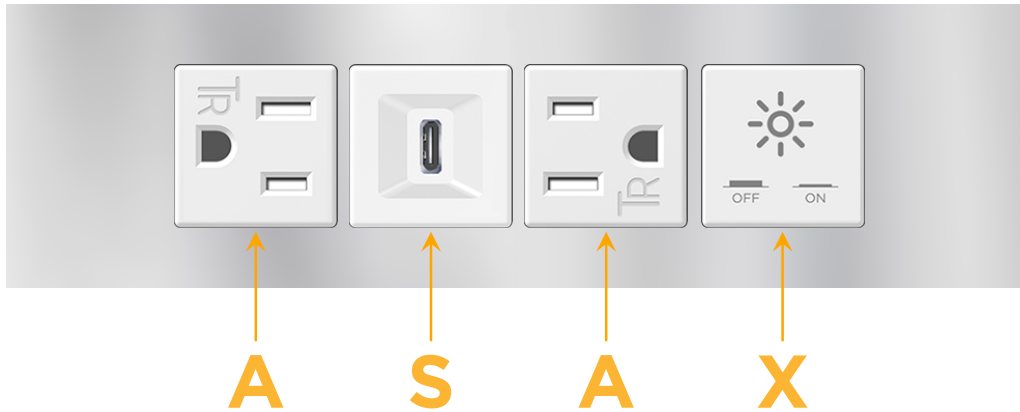

Trim Plate Finish: **STAINLESS STEEL MIRROR FINISH**

Custom Finishes Available

M-POWER-4TW-ASAX-SS8TP

Features:

Module/Port Options:

- A** Tamper Resistant AC Receptacle
- E** USB-A & USB-C (20W)
- M** Double USB-A (Fast Charging Ports - 18W)
- H** HDMI
- 6** CAT 6
- 12** RJ 12
- X** Switched AC
- Y** 3-Way Switch (Low Voltage)
- V** USB-C (45W High Speed Charging Port)
- S** USB-C (25W High Speed Charging Port)
- R** Switched AC (Rocker Switch)
- D** Dimmer Switch

Plug:

Supplied with Low Profile Flat 45° Angle 120 VAC Plug

Optional Standard Straight 120 VAC Plug

Optional Straight 120 VAC Pass-through Plug

- CLEAN, COMPACT DESIGN
- STREAMLINED
- LOW PROFILE
- SIDE-EXITING CORDS
- PLUG & PLAY
- 6' AC CORD & PLUG (FLAT PLUG STANDARD)
- CUSTOMIZABLE CONFIGURATIONS AND FINISHES
- UL LISTED FOR MOUNTING IN FURNITURE
- 15A

M-POWER-4T

AC POWER & DATA CONNECTIVITY SOLUTION

M-POWER-4TW-ASAX-SS8TP

Specs:

Modules/Ports:

- A** Tamper Resistant AC Receptacle
- S** USB-C (25W High Speed Charging Port)
- X** Switched AC

Distributed by