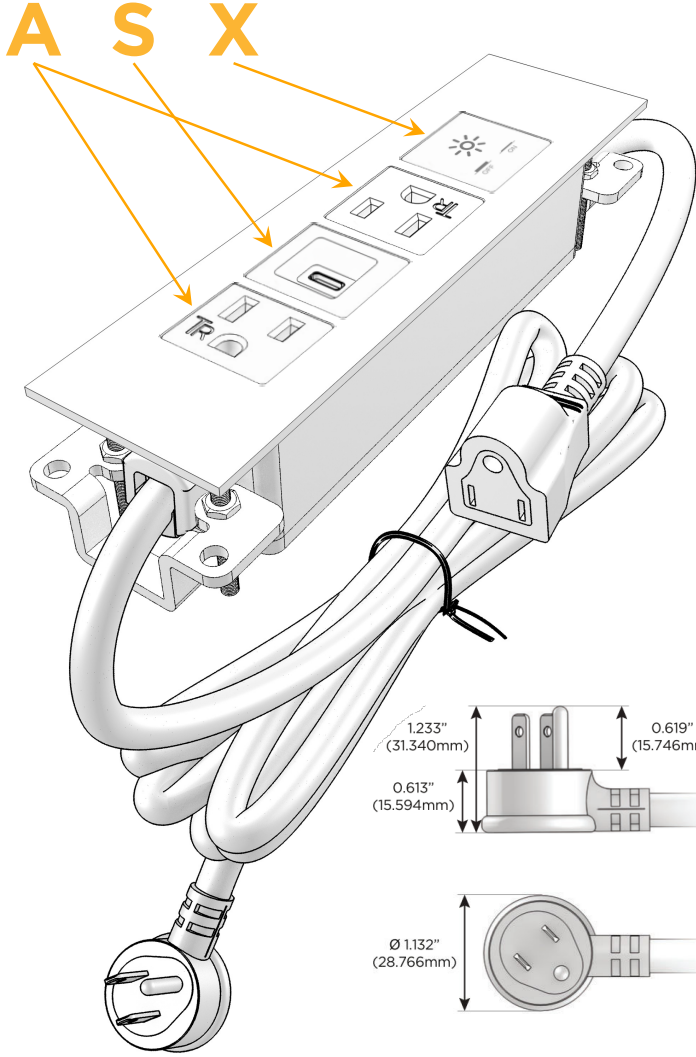

Trim Plate Finish: **STAINLESS STEEL MIRROR FINISH**

Custom Finishes Available

M-POWER-4TW-ASAX-SS8TP

Features:

Module/Port Options:

- A** Tamper Resistant AC Receptacle
- E** USB-A & USB-C (20W)
- M** Double USB-A (Fast Charging Ports - 18W)
- H** HDMI
- 6** CAT 6
- 12** RJ 12
- X** Switched AC
- Y** 3-Way Switch (Low Voltage)
- V** USB-C (45W High Speed Charging Port)
- S** USB-C (25W High Speed Charging Port)
- R** Switched AC (Rocker Switch)
- D** Dimmer Switch

Plug:

Supplied with Low Profile Flat 45° Angle 120 VAC Plug

Optional Standard Straight 120 VAC Plug

Optional Straight 120 VAC Pass-through Plug

- CLEAN, COMPACT DESIGN
- STREAMLINED
- LOW PROFILE
- SIDE-EXITING CORDS
- PLUG & PLAY
- 6' AC CORD & PLUG (FLAT PLUG STANDARD)
- CUSTOMIZABLE CONFIGURATIONS AND FINISHES
- UL LISTED FOR MOUNTING IN FURNITURE
- 15A

M-POWER-4T

AC POWER & DATA CONNECTIVITY SOLUTION

M-POWER-4TW-ASAX-SS8TP

Specs:

Modules/Ports:

- A** Tamper Resistant AC Receptacle
- S** USB-C (25W High Speed Charging Port)
- X** Switched AC

Distributed by