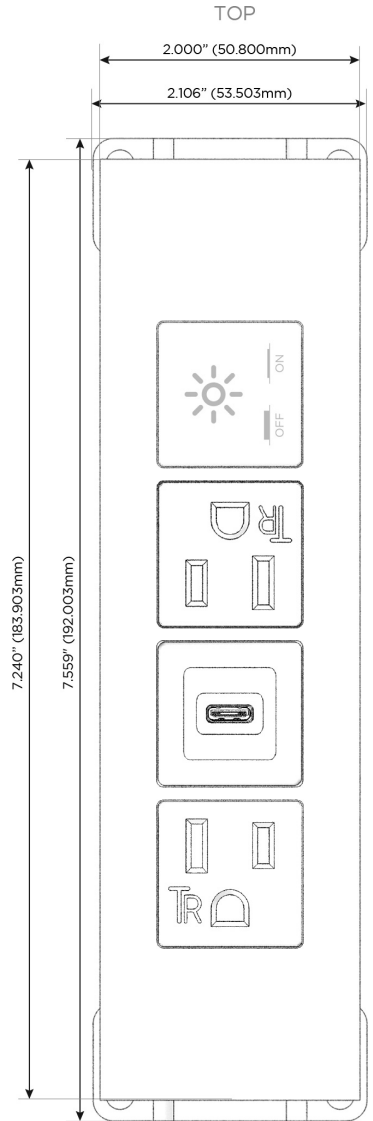

Trim Plate Finish: **STAINLESS STEEL MIRROR FINISH**

Custom Finishes Available

M-POWER-4TW-ASAX-SS8TP

Features:

Module/Port Options:

- A** Tamper Resistant AC Receptacle
- E** USB-A & USB-C (20W)
- M** Double USB-A (Fast Charging Ports - 18W)
- H** HDMI
- 6** CAT 6
- 12** RJ 12
- X** Switched AC
- Y** 3-Way Switch (Low Voltage)
- V** USB-C (45W High Speed Charging Port)
- S** USB-C (25W High Speed Charging Port)
- R** Switched AC (Rocker Switch)
- D** Dimmer Switch

Plug:

Supplied with Low Profile Flat 45° Angle 120 VAC Plug

Optional Standard Straight 120 VAC Plug

Optional Straight 120 VAC Pass-through Plug

- CLEAN, COMPACT DESIGN
- STREAMLINED
- LOW PROFILE
- SIDE-EXITING CORDS
- PLUG & PLAY
- 6' AC CORD & PLUG (FLAT PLUG STANDARD)
- CUSTOMIZABLE CONFIGURATIONS AND FINISHES
- UL LISTED FOR MOUNTING IN FURNITURE
- 15A

M-POWER-4T

AC POWER & DATA CONNECTIVITY SOLUTION

M-POWER-4TW-ASAX-SS8TP

Specs:

Modules/Ports:

- A** Tamper Resistant AC Receptacle
- S** USB-C (25W High Speed Charging Port)
- X** Switched AC

Distributed by