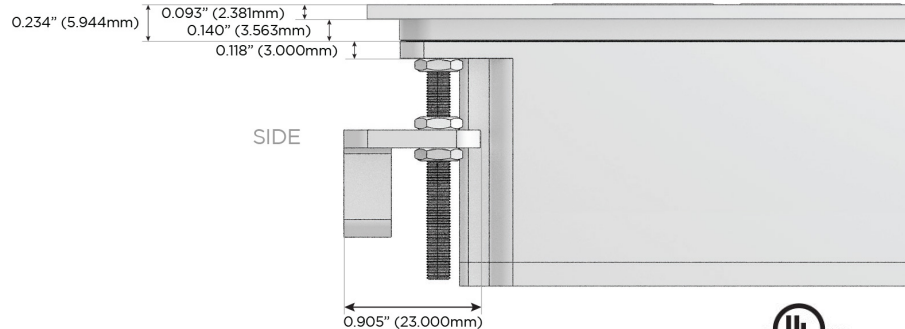

M-POWER-4T

AC POWER & DATA CONNECTIVITY SOLUTION

M-POWER-4TW-ASAX-SS8TP

Specs:

Modules/Ports:

- A** Tamper Resistant AC Receptacle
- S** USB-C (25W High Speed Charging Port)
- X** Switched AC

Distributed by