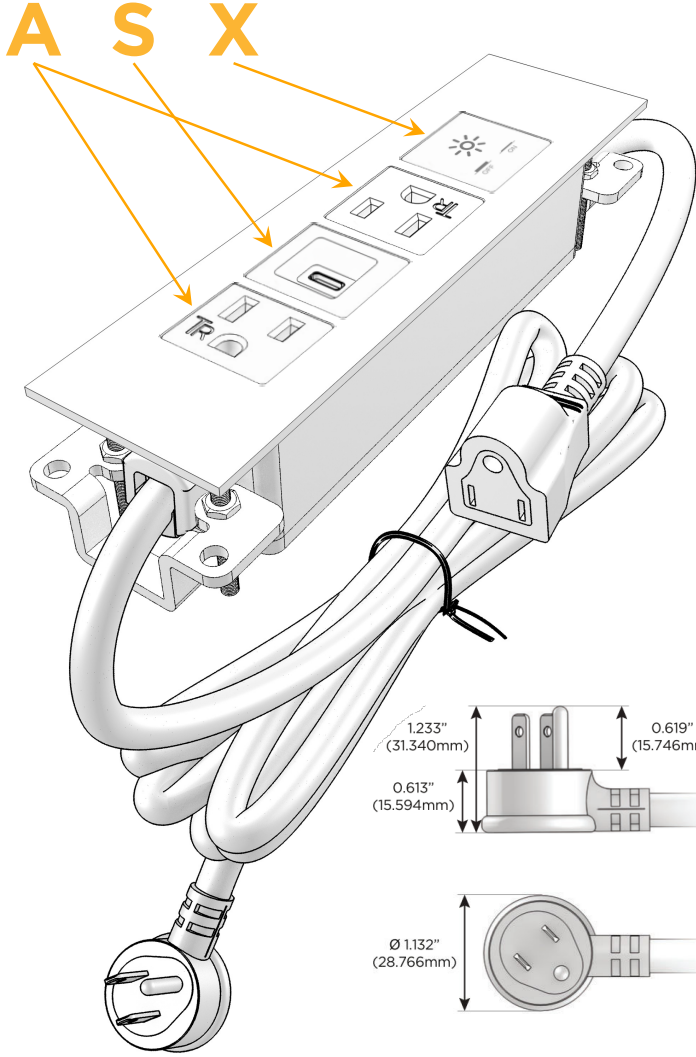

### Module/Port Options:

- A** Tamper Resistant AC Receptacle
- E** USB-A & USB-C (20W)
- M** Double USB-A (Fast Charging Ports - 18W)
- H** HDMI
- 6** CAT 6
- 12** RJ 12
- X** Switched AC
- Y** 3-Way Switch (Low Voltage)
- V** USB-C (45W High Speed Charging Port)
- S** USB-C (25W High Speed Charging Port)
- R** Switched AC (Rocker Switch)
- D** Dimmer Switch

### Plug:

Supplied with Low Profile Flat 45° Angle 120 VAC Plug

Optional Standard Straight 120 VAC Plug

Optional Straight 120 VAC Pass-through Plug

- CLEAN, COMPACT DESIGN
- STREAMLINED
- LOW PROFILE
- SIDE-EXITING CORDS
- PLUG & PLAY
- 6' AC CORD & PLUG (FLAT PLUG STANDARD)
- CUSTOMIZABLE CONFIGURATIONS AND FINISHES
- UL LISTED FOR MOUNTING IN FURNITURE
- 15A

## AC POWER & DATA CONNECTIVITY SOLUTION

M-POWER-4TW-ASAX-SS4ATP

Specs:

### Modules/Ports:

- A** Tamper Resistant AC Receptacle
- S** USB-C (25W High Speed Charging Port)
- X** Switched AC

Distributed by

Mormax Company, Inc.

8 Westchester Plaza

Elmsford, NY 10523

914-699-0101

sales@mormax.com