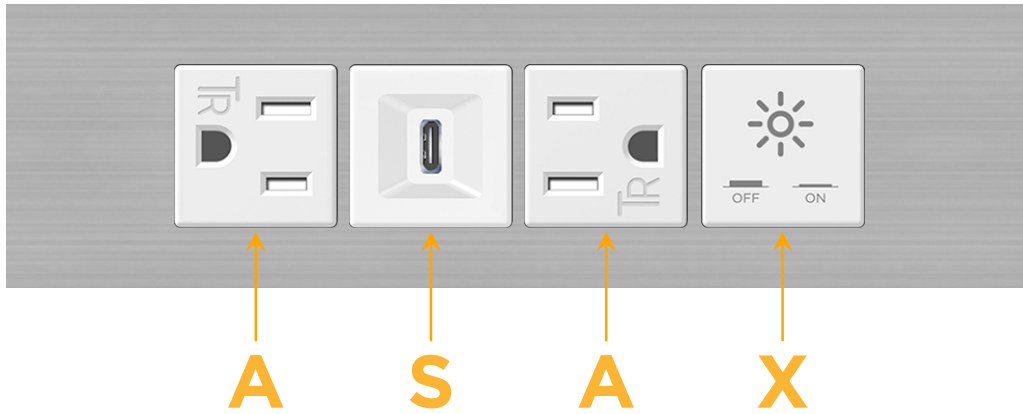

M-POWER-4T

AC POWER & DATA CONNECTIVITY SOLUTION

M-POWER-4TW-ASAX-SS4ATP

Distributed by

Mormax Company, Inc.

8 Westchester Plaza

Elmsford, NY 10523

914-699-0101

sales@mormax.com

mormax.com

Metro Light & Power's line of power & data solutions offers sophisticated design elements combined with greater ease of installation. Streamlined and low-profile, enhanced by side-exiting cords, our outlets advance the industry with their cutting edge look and feel. We believe flexibility is key, and we provide a variety of mounting options, including the ability to mount in limited spaces. Our outlets are available in many finishes and configurations, in addition to a custom color and finish capability for our clients.

Trim Plate Finish: **BRUSHED STAINLESS (ABS)**

Custom Finishes Available

M-POWER-4TW-ASAX-SS4ATP

Features:

Module/Port Options:

- **A** Tamper Resistant AC Receptacle
- **E** USB-A & USB-C (20W)
- **M** Double USB-A (Fast Charging Ports - 18W)
- **H** HDMI
- **6** CAT 6
- **12** RJ 12
- **X** Switched AC
- **Y** 3-Way Switch (Low Voltage)
- **V** USB-C (45W High Speed Charging Port)
- **S** USB-C (25W High Speed Charging Port)
- **R** Switched AC (Rocker Switch)
- **D** Dimmer Switch

Plug:

Supplied with Low Profile Flat 45° Angle 120 VAC Plug

Optional Standard Straight 120 VAC Plug

Optional Straight 120 VAC Pass-through Plug

- CLEAN, COMPACT DESIGN
- STREAMLINED
- LOW PROFILE
- SIDE-EXITING CORDS
- PLUG & PLAY
- 6' AC CORD & PLUG (FLAT PLUG STANDARD)
- CUSTOMIZABLE CONFIGURATIONS AND FINISHES
- UL LISTED FOR MOUNTING IN FURNITURE
- 15A