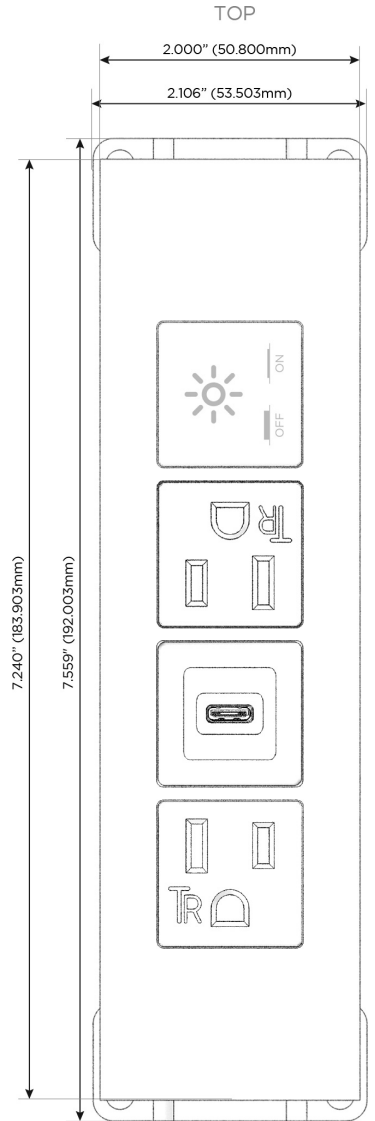

M-POWER-4T

AC POWER & DATA CONNECTIVITY SOLUTION

M-POWER-4TW-ASAX-SS4ATP

Specs:

Modules/Ports:

- **A** Tamper Resistant AC Receptacle
- **S** USB-C (25W High Speed Charging Port)
- **X** Switched AC

Distributed by

Mormax Company, Inc.

8 Westchester Plaza

Elmsford, NY 10523

914-699-0101

sales@mormax.com

mormax.com