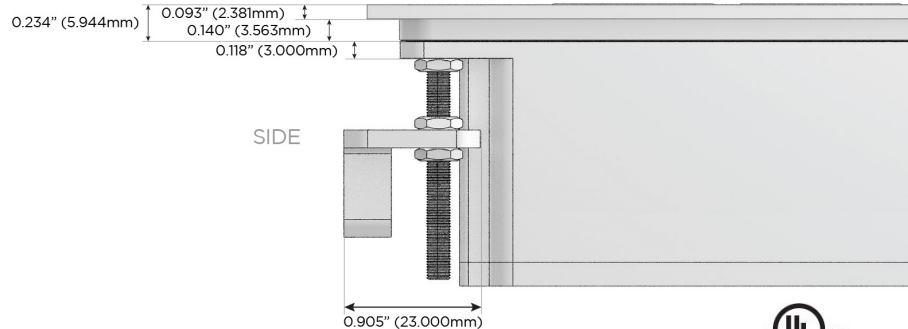

# M-POWER-4T

AC POWER & DATA CONNECTIVITY SOLUTION

M-POWER-4TW-ASAX-SATP

Specs:

**Modules/Ports:**

- A** Tamper Resistant AC Receptacle
- S** USB-C (25W High Speed Charging Port)
- X** Switched AC

Distributed by