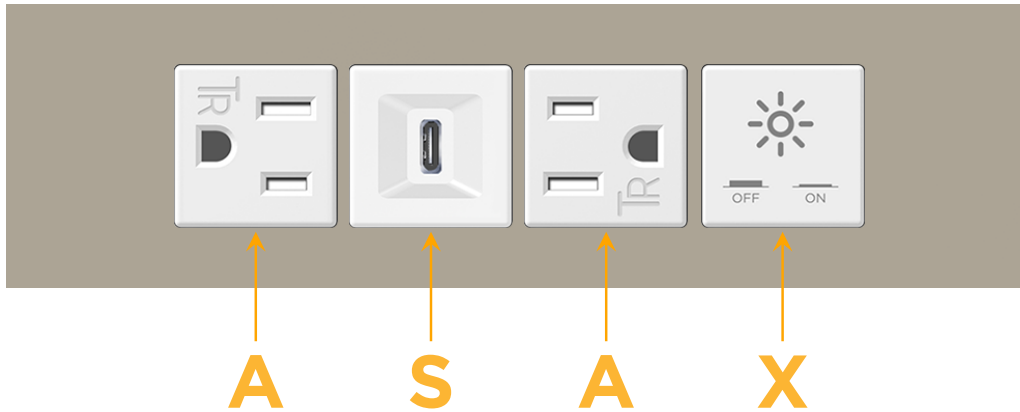

M-POWER-4T

AC POWER & DATA CONNECTIVITY SOLUTION

M-POWER-4TW-ASAX-SATP

Distributed by

Mormax Company, Inc.

8 Westchester Plaza

Elmsford, NY 10523

914-699-0101

sales@mormax.com

mormax.com

Metro Light & Power's line of power & data solutions offers sophisticated design elements combined with greater ease of installation. Streamlined and low-profile, enhanced by side-exiting cords, our outlets advance the industry with their cutting edge look and feel. We believe flexibility is key, and we provide a variety of mounting options, including the ability to mount in limited spaces. Our outlets are available in many finishes and configurations, in addition to a custom color and finish capability for our clients.

Trim Plate Finish: **SATIN NICKEL (ABS)**

Custom Finishes Available

M-POWER-4TW-ASAX-SATP

Features:

Module/Port Options:

- **A** Tamper Resistant AC Receptacle
- **E** USB-A & USB-C (20W)
- **M** Double USB-A (Fast Charging Ports - 18W)
- **H** HDMI
- **6** CAT 6
- **12** RJ 12
- **X** Switched AC
- **Y** 3-Way Switch (Low Voltage)
- **V** USB-C (45W High Speed Charging Port)
- **S** USB-C (25W High Speed Charging Port)
- **R** Switched AC (Rocker Switch)
- **D** Dimmer Switch

Plug:

Supplied with Low Profile Flat 45° Angle 120 VAC Plug

Optional Standard Straight 120 VAC Plug

Optional Straight 120 VAC Pass-through Plug

- CLEAN, COMPACT DESIGN
- STREAMLINED
- LOW PROFILE
- SIDE-EXITING CORDS
- PLUG & PLAY
- 6' AC CORD & PLUG (FLAT PLUG STANDARD)
- CUSTOMIZABLE CONFIGURATIONS AND FINISHES
- UL LISTED FOR MOUNTING IN FURNITURE
- 15A