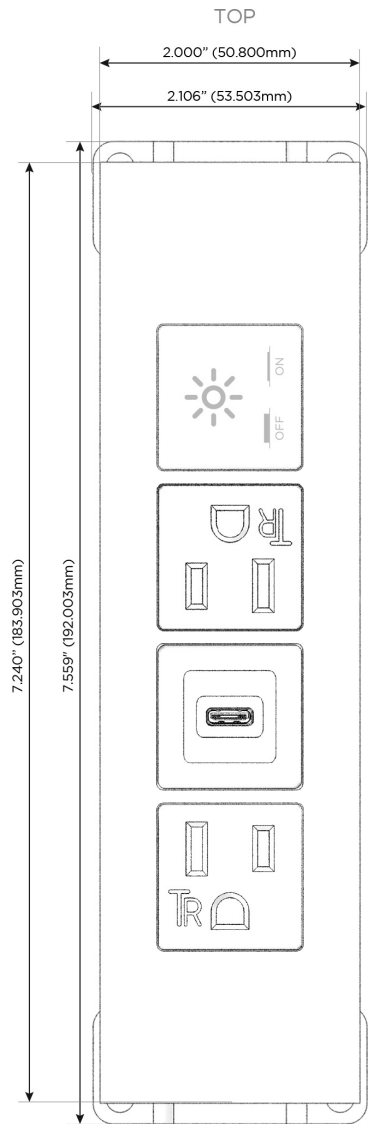

### Module/Port Options:

- A** Tamper Resistant AC Receptacle
- E** USB-A & USB-C (20W)
- M** Double USB-A (Fast Charging Ports - 18W)
- H** HDMI
- 6** CAT 6
- 12** RJ 12
- X** Switched AC
- Y** 3-Way Switch (Low Voltage)
- V** USB-C (45W High Speed Charging Port)
- S** USB-C (25W High Speed Charging Port)
- R** Switched AC (Rocker Switch)
- D** Dimmer Switch

### Plug:

Supplied with Low Profile Flat 45° Angle 120 VAC Plug

Optional Standard Straight 120 VAC Plug

Optional Straight 120 VAC Pass-through Plug

- CLEAN, COMPACT DESIGN
- STREAMLINED
- LOW PROFILE
- SIDE-EXITING CORDS
- PLUG & PLAY
- 6' AC CORD & PLUG (FLAT PLUG STANDARD)
- CUSTOMIZABLE CONFIGURATIONS AND FINISHES
- UL LISTED FOR MOUNTING IN FURNITURE
- 15A

# M-POWER-4T

AC POWER & DATA CONNECTIVITY SOLUTION

M-POWER-4TW-ASAX-SATP

Specs:

**Modules/Ports:**

- A** Tamper Resistant AC Receptacle
- S** USB-C (25W High Speed Charging Port)
- X** Switched AC

Distributed by