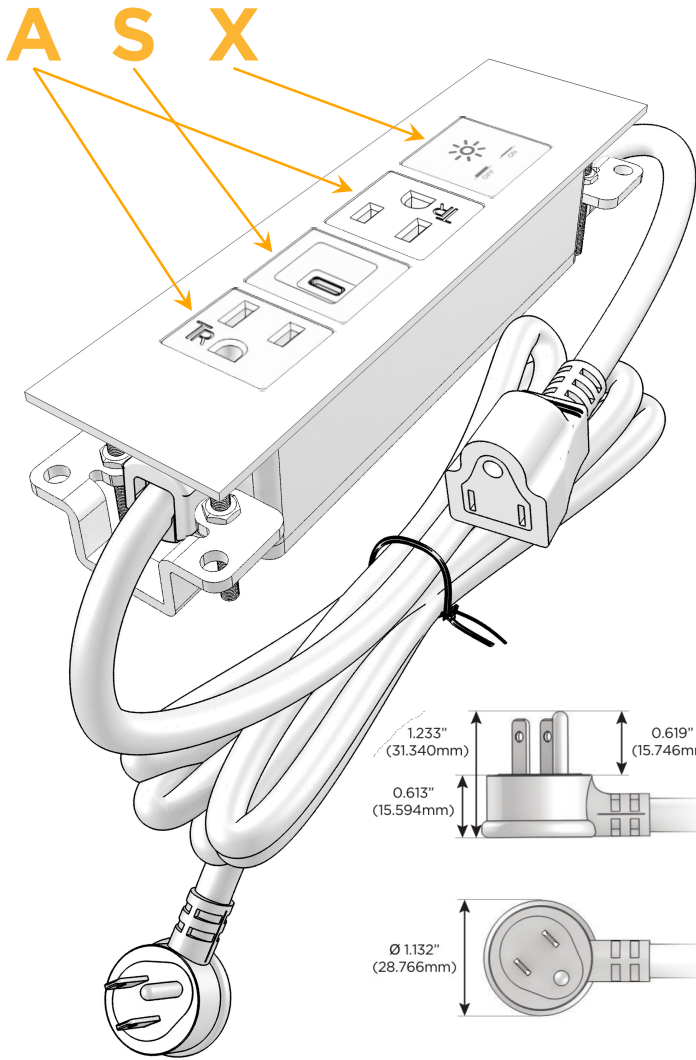

### Module/Port Options:

- A** Tamper Resistant AC Receptacle
- E** USB-A & USB-C (20W)
- M** Double USB-A (Fast Charging Ports - 18W)
- H** HDMI
- 6** CAT 6
- 12** RJ 12
- X** Switched AC
- Y** 3-Way Switch (Low Voltage)
- V** USB-C (45W High Speed Charging Port)
- S** USB-C (25W High Speed Charging Port)
- R** Switched AC (Rocker Switch)
- D** Dimmer Switch

### Plug:

Supplied with Low Profile Flat 45° Angle 120 VAC Plug

Optional Standard Straight 120 VAC Plug

Optional Straight 120 VAC Pass-through Plug

- CLEAN, COMPACT DESIGN
- STREAMLINED
- LOW PROFILE
- SIDE-EXITING CORDS
- PLUG & PLAY
- 6' AC CORD & PLUG (FLAT PLUG STANDARD)
- CUSTOMIZABLE CONFIGURATIONS AND FINISHES
- UL LISTED FOR MOUNTING IN FURNITURE
- 15A

# M-POWER-4T

AC POWER & DATA CONNECTIVITY SOLUTION

M-POWER-4TW-ASAX-SATP

Specs:

**Modules/Ports:**

- A** Tamper Resistant AC Receptacle
- S** USB-C (25W High Speed Charging Port)
- X** Switched AC

Distributed by