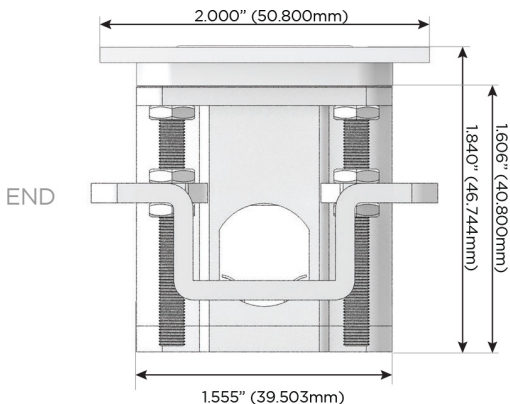

### Plug:

Supplied with Low Profile Flat 45° Angle 120 VAC Plug

Optional Standard Straight 120 VAC Plug

Optional Straight 120 VAC Pass-through Plug

- CLEAN, COMPACT DESIGN
- STREAMLINED
- LOW PROFILE
- SIDE-EXITING CORDS
- PLUG & PLAY
- 6' AC CORD & PLUG (FLAT PLUG STANDARD)
- CUSTOMIZABLE CONFIGURATIONS AND FINISHES
- UL LISTED FOR MOUNTING IN FURNITURE
- 15A

# M-POWER-4T

AC POWER & DATA CONNECTIVITY SOLUTION

M-POWER-4TW-ASAX-SATP

Specs:

**Modules/Ports:**

- A** Tamper Resistant AC Receptacle
- S** USB-C (25W High Speed Charging Port)
- X** Switched AC

Distributed by