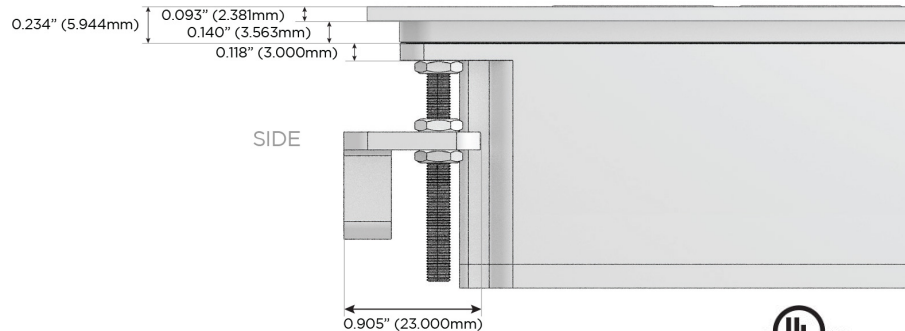

M-POWER-4T

AC POWER & DATA CONNECTIVITY SOLUTION

M-POWER-4TW-ASAX-CRATP

Specs:

Modules/Ports:

- A** Tamper Resistant AC Receptacle
- S** USB-C (25W High Speed Charging Port)
- X** Switched AC

Distributed by