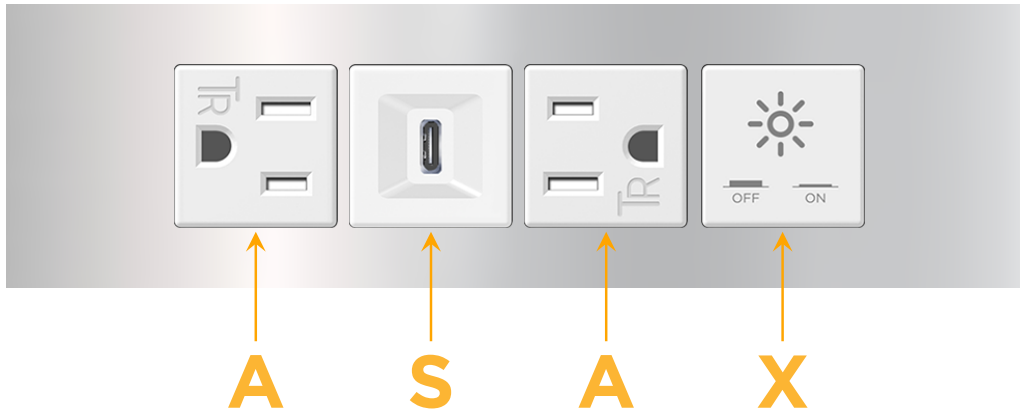

Trim Plate Finish: **CHROME (ABS)**

Custom Finishes Available

M-POWER-4TW-ASAX-CRATP

Features:

Module/Port Options:

- A** Tamper Resistant AC Receptacle
- E** USB-A & USB-C (20W)
- M** Double USB-A (Fast Charging Ports - 18W)
- H** HDMI
- 6** CAT 6
- 12** RJ 12
- X** Switched AC
- Y** 3-Way Switch (Low Voltage)
- V** USB-C (45W High Speed Charging Port)
- S** USB-C (25W High Speed Charging Port)
- R** Switched AC (Rocker Switch)
- D** Dimmer Switch

Plug:

Supplied with Low Profile Flat 45° Angle 120 VAC Plug

Optional Standard Straight 120 VAC Plug

Optional Straight 120 VAC Pass-through Plug

- CLEAN, COMPACT DESIGN
- STREAMLINED
- LOW PROFILE
- SIDE-EXITING CORDS
- PLUG & PLAY
- 6' AC CORD & PLUG (FLAT PLUG STANDARD)
- CUSTOMIZABLE CONFIGURATIONS AND FINISHES
- UL LISTED FOR MOUNTING IN FURNITURE
- 15A

M-POWER-4T

AC POWER & DATA CONNECTIVITY SOLUTION

M-POWER-4TW-ASAX-CRATP

Specs:

Modules/Ports:

- A** Tamper Resistant AC Receptacle
- S** USB-C (25W High Speed Charging Port)
- X** Switched AC

Distributed by