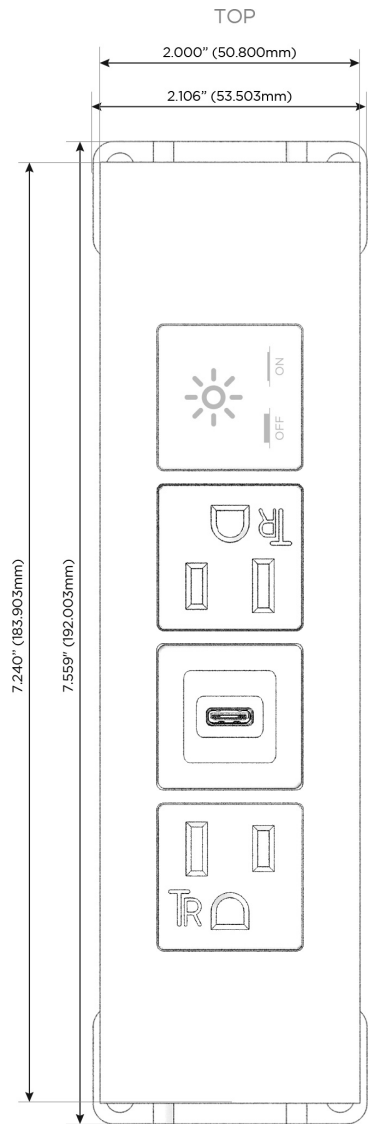

Trim Plate Finish: **CHROME (ABS)**

Custom Finishes Available

M-POWER-4TW-ASAX-CRATP

Features:

Module/Port Options:

- A** Tamper Resistant AC Receptacle
- E** USB-A & USB-C (20W)
- M** Double USB-A (Fast Charging Ports - 18W)
- H** HDMI
- 6** CAT 6
- 12** RJ 12
- X** Switched AC
- Y** 3-Way Switch (Low Voltage)
- V** USB-C (45W High Speed Charging Port)
- S** USB-C (25W High Speed Charging Port)
- R** Switched AC (Rocker Switch)
- D** Dimmer Switch

Plug:

Supplied with Low Profile Flat 45° Angle 120 VAC Plug

Optional Standard Straight 120 VAC Plug

Optional Straight 120 VAC Pass-through Plug

- CLEAN, COMPACT DESIGN
- STREAMLINED
- LOW PROFILE
- SIDE-EXITING CORDS
- PLUG & PLAY
- 6' AC CORD & PLUG (FLAT PLUG STANDARD)
- CUSTOMIZABLE CONFIGURATIONS AND FINISHES
- UL LISTED FOR MOUNTING IN FURNITURE
- 15A

M-POWER-4T

AC POWER & DATA CONNECTIVITY SOLUTION

M-POWER-4TW-ASAX-CRATP

Specs:

Modules/Ports:

- A** Tamper Resistant AC Receptacle
- S** USB-C (25W High Speed Charging Port)
- X** Switched AC

Distributed by