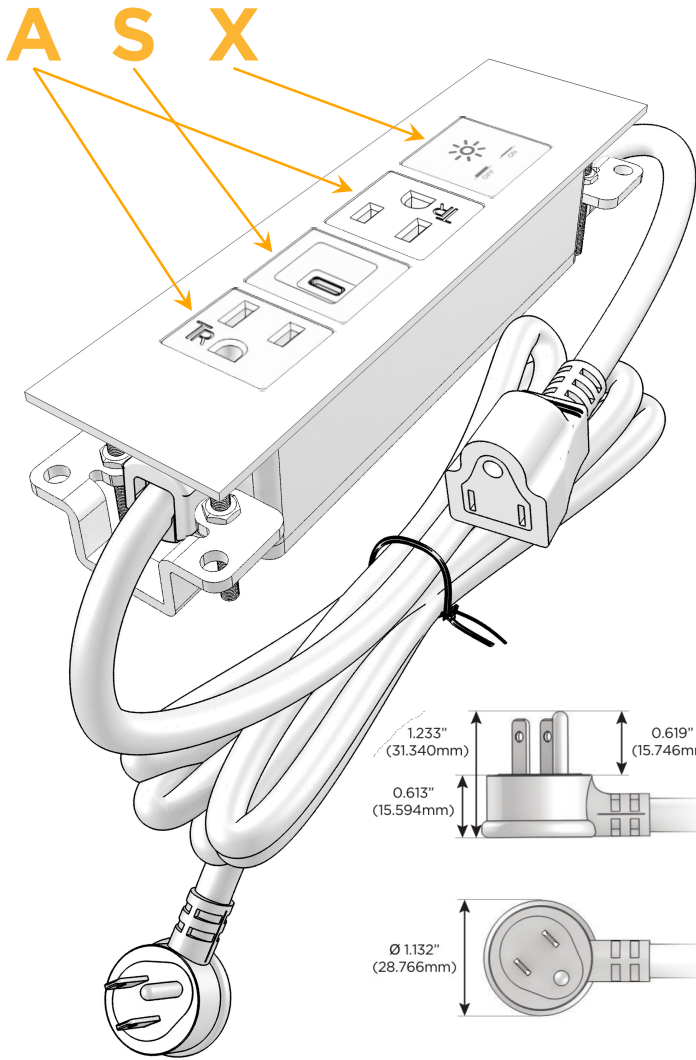

Trim Plate Finish: **CHROME (ABS)**

Custom Finishes Available

M-POWER-4TW-ASAX-CRATP

Features:

Module/Port Options:

- A** Tamper Resistant AC Receptacle
- E** USB-A & USB-C (20W)
- M** Double USB-A (Fast Charging Ports - 18W)
- H** HDMI
- 6** CAT 6
- 12** RJ 12
- X** Switched AC
- Y** 3-Way Switch (Low Voltage)
- V** USB-C (45W High Speed Charging Port)
- S** USB-C (25W High Speed Charging Port)
- R** Switched AC (Rocker Switch)
- D** Dimmer Switch

Plug:

Supplied with Low Profile Flat 45° Angle 120 VAC Plug

Optional Standard Straight 120 VAC Plug

Optional Straight 120 VAC Pass-through Plug

- CLEAN, COMPACT DESIGN
- STREAMLINED
- LOW PROFILE
- SIDE-EXITING CORDS
- PLUG & PLAY
- 6' AC CORD & PLUG (FLAT PLUG STANDARD)
- CUSTOMIZABLE CONFIGURATIONS AND FINISHES
- UL LISTED FOR MOUNTING IN FURNITURE
- 15A

M-POWER-4T

AC POWER & DATA CONNECTIVITY SOLUTION

M-POWER-4TW-ASAX-CRATP

Specs:

Modules/Ports:

- A** Tamper Resistant AC Receptacle
- S** USB-C (25W High Speed Charging Port)
- X** Switched AC

Distributed by