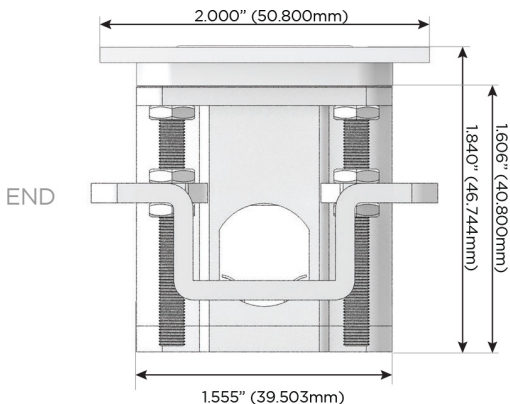

Plug:

Supplied with Low Profile Flat 45° Angle 120 VAC Plug

Optional Standard Straight 120 VAC Plug

Optional Straight 120 VAC Pass-through Plug

- CLEAN, COMPACT DESIGN
- STREAMLINED
- LOW PROFILE
- SIDE-EXITING CORDS
- PLUG & PLAY
- 6' AC CORD & PLUG (FLAT PLUG STANDARD)
- CUSTOMIZABLE CONFIGURATIONS AND FINISHES
- UL LISTED FOR MOUNTING IN FURNITURE
- 15A

M-POWER-4T

AC POWER & DATA CONNECTIVITY SOLUTION

M-POWER-4TW-ASAX-BZATP

Specs:

Modules/Ports:

- A** Tamper Resistant AC Receptacle
- S** USB-C (25W High Speed Charging Port)
- X** Switched AC

Distributed by