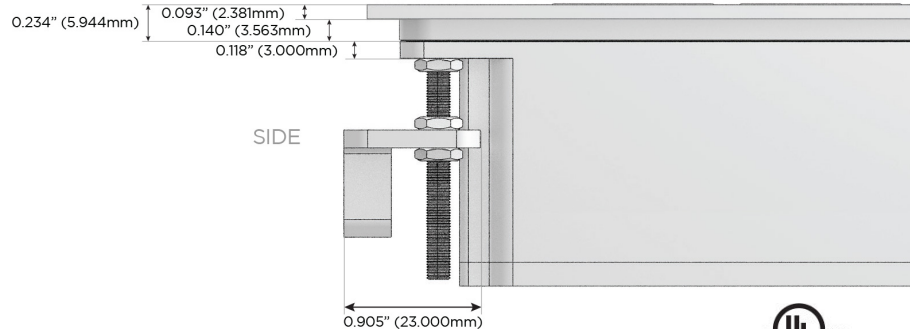

M-POWER-4T

AC POWER & DATA CONNECTIVITY SOLUTION

M-POWER-4TW-ASAX-BZATP

Specs:

Modules/Ports:

- A** Tamper Resistant AC Receptacle
- S** USB-C (25W High Speed Charging Port)
- X** Switched AC

Distributed by