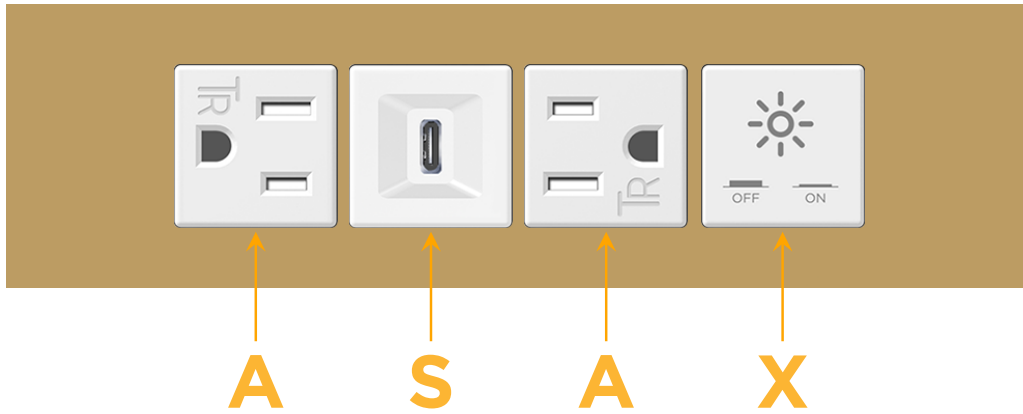

Trim Plate Finish: **STANDARD BRONZE (ABS)**

Custom Finishes Available

M-POWER-4TW-ASAX-BZATP

Features:

Module/Port Options:

- A** Tamper Resistant AC Receptacle
- E** USB-A & USB-C (20W)
- M** Double USB-A (Fast Charging Ports - 18W)
- H** HDMI
- 6** CAT 6
- 12** RJ 12
- X** Switched AC
- Y** 3-Way Switch (Low Voltage)
- V** USB-C (45W High Speed Charging Port)
- S** USB-C (25W High Speed Charging Port)
- R** Switched AC (Rocker Switch)
- D** Dimmer Switch

Plug:

Supplied with Low Profile Flat 45° Angle 120 VAC Plug

Optional Standard Straight 120 VAC Plug

Optional Straight 120 VAC Pass-through Plug

- CLEAN, COMPACT DESIGN
- STREAMLINED
- LOW PROFILE
- SIDE-EXITING CORDS
- PLUG & PLAY
- 6' AC CORD & PLUG (FLAT PLUG STANDARD)
- CUSTOMIZABLE CONFIGURATIONS AND FINISHES
- UL LISTED FOR MOUNTING IN FURNITURE
- 15A

M-POWER-4T

AC POWER & DATA CONNECTIVITY SOLUTION

M-POWER-4TW-ASAX-BZATP

Specs:

Modules/Ports:

- A** Tamper Resistant AC Receptacle
- S** USB-C (25W High Speed Charging Port)
- X** Switched AC

Distributed by