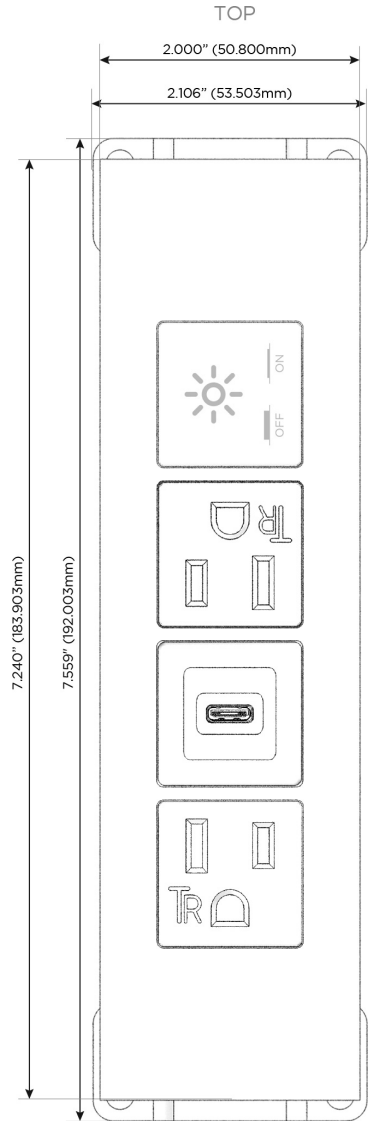

Trim Plate Finish: **STANDARD BRONZE (ABS)**

Custom Finishes Available

M-POWER-4TW-ASAX-BZATP

Features:

Module/Port Options:

- A** Tamper Resistant AC Receptacle
- E** USB-A & USB-C (20W)
- M** Double USB-A (Fast Charging Ports - 18W)
- H** HDMI
- 6** CAT 6
- 12** RJ 12
- X** Switched AC
- Y** 3-Way Switch (Low Voltage)
- V** USB-C (45W High Speed Charging Port)
- S** USB-C (25W High Speed Charging Port)
- R** Switched AC (Rocker Switch)
- D** Dimmer Switch

Plug:

Supplied with Low Profile Flat 45° Angle 120 VAC Plug

Optional Standard Straight 120 VAC Plug

Optional Straight 120 VAC Pass-through Plug

- CLEAN, COMPACT DESIGN
- STREAMLINED
- LOW PROFILE
- SIDE-EXITING CORDS
- PLUG & PLAY
- 6' AC CORD & PLUG (FLAT PLUG STANDARD)
- CUSTOMIZABLE CONFIGURATIONS AND FINISHES
- UL LISTED FOR MOUNTING IN FURNITURE
- 15A

M-POWER-4T

AC POWER & DATA CONNECTIVITY SOLUTION

M-POWER-4TW-ASAX-BZATP

Specs:

Modules/Ports:

- A** Tamper Resistant AC Receptacle
- S** USB-C (25W High Speed Charging Port)
- X** Switched AC

Distributed by