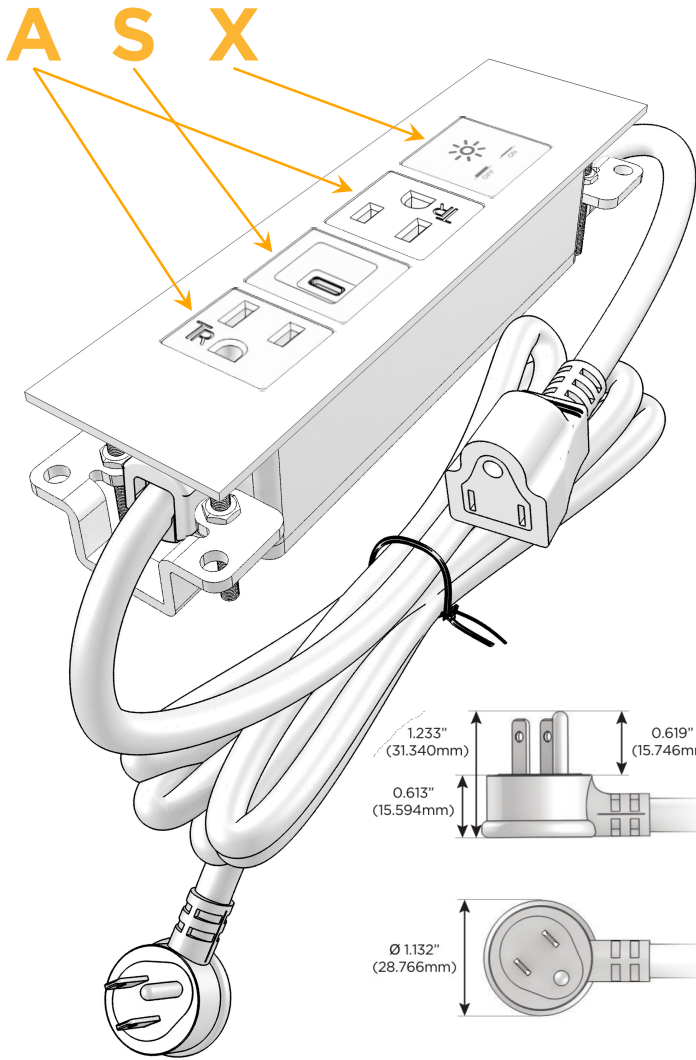

Trim Plate Finish: **STANDARD BRONZE (ABS)**

Custom Finishes Available

M-POWER-4TW-ASAX-BZATP

Features:

Module/Port Options:

- A** Tamper Resistant AC Receptacle
- E** USB-A & USB-C (20W)
- M** Double USB-A (Fast Charging Ports - 18W)
- H** HDMI
- 6** CAT 6
- 12** RJ 12
- X** Switched AC
- Y** 3-Way Switch (Low Voltage)
- V** USB-C (45W High Speed Charging Port)
- S** USB-C (25W High Speed Charging Port)
- R** Switched AC (Rocker Switch)
- D** Dimmer Switch

Plug:

Supplied with Low Profile Flat 45° Angle 120 VAC Plug

Optional Standard Straight 120 VAC Plug

Optional Straight 120 VAC Pass-through Plug

- CLEAN, COMPACT DESIGN
- STREAMLINED
- LOW PROFILE
- SIDE-EXITING CORDS
- PLUG & PLAY
- 6' AC CORD & PLUG (FLAT PLUG STANDARD)
- CUSTOMIZABLE CONFIGURATIONS AND FINISHES
- UL LISTED FOR MOUNTING IN FURNITURE
- 15A

M-POWER-4T

AC POWER & DATA CONNECTIVITY SOLUTION

M-POWER-4TW-ASAX-BZATP

Specs:

Modules/Ports:

- A** Tamper Resistant AC Receptacle
- S** USB-C (25W High Speed Charging Port)
- X** Switched AC

Distributed by