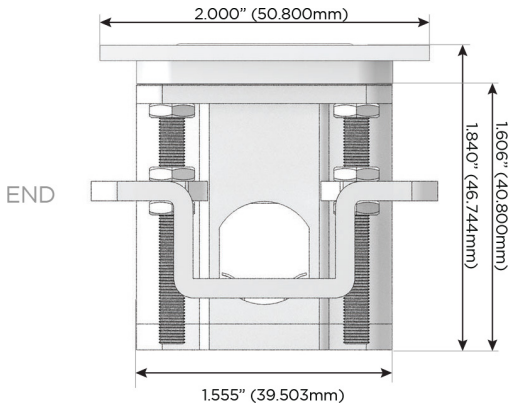

Plug:

Supplied with Low Profile Flat 45° Angle 120 VAC Plug

Optional Standard Straight 120 VAC Plug

Optional Straight 120 VAC Pass-through Plug

- CLEAN, COMPACT DESIGN
- STREAMLINED
- LOW PROFILE
- SIDE-EXITING CORDS
- PLUG & PLAY
- 6' AC CORD & PLUG (FLAT PLUG STANDARD)
- CUSTOMIZABLE CONFIGURATIONS AND FINISHES
- UL LISTED FOR MOUNTING IN FURNITURE
- 15A

M-POWER-4T

AC POWER & DATA CONNECTIVITY SOLUTION

M-POWER-4TW-ASAX-BZ5ATP

Specs:

Modules/Ports:

- A** Tamper Resistant AC Receptacle
- S** USB-C (25W High Speed Charging Port)
- X** Switched AC

Distributed by