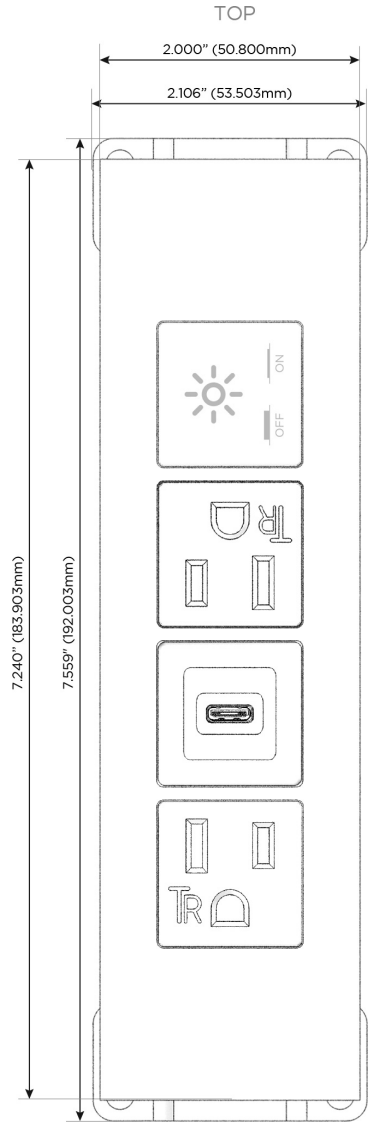

Trim Plate Finish: **ARCHITECTURAL BRONZE (ABS)**

Custom Finishes Available

M-POWER-4TW-ASAX-BZ5ATP

Features:

Module/Port Options:

- A** Tamper Resistant AC Receptacle
- E** USB-A & USB-C (20W)
- M** Double USB-A (Fast Charging Ports - 18W)
- H** HDMI
- 6** CAT 6
- 12** RJ 12
- X** Switched AC
- Y** 3-Way Switch (Low Voltage)
- V** USB-C (45W High Speed Charging Port)
- S** USB-C (25W High Speed Charging Port)
- R** Switched AC (Rocker Switch)
- D** Dimmer Switch

Plug:

Supplied with Low Profile Flat 45° Angle 120 VAC Plug

Optional Standard Straight 120 VAC Plug

Optional Straight 120 VAC Pass-through Plug

- CLEAN, COMPACT DESIGN
- STREAMLINED
- LOW PROFILE
- SIDE-EXITING CORDS
- PLUG & PLAY
- 6' AC CORD & PLUG (FLAT PLUG STANDARD)
- CUSTOMIZABLE CONFIGURATIONS AND FINISHES
- UL LISTED FOR MOUNTING IN FURNITURE
- 15A

M-POWER-4T

AC POWER & DATA CONNECTIVITY SOLUTION

M-POWER-4TW-ASAX-BZ5ATP

Specs:

Modules/Ports:

- A** Tamper Resistant AC Receptacle
- S** USB-C (25W High Speed Charging Port)
- X** Switched AC

Distributed by