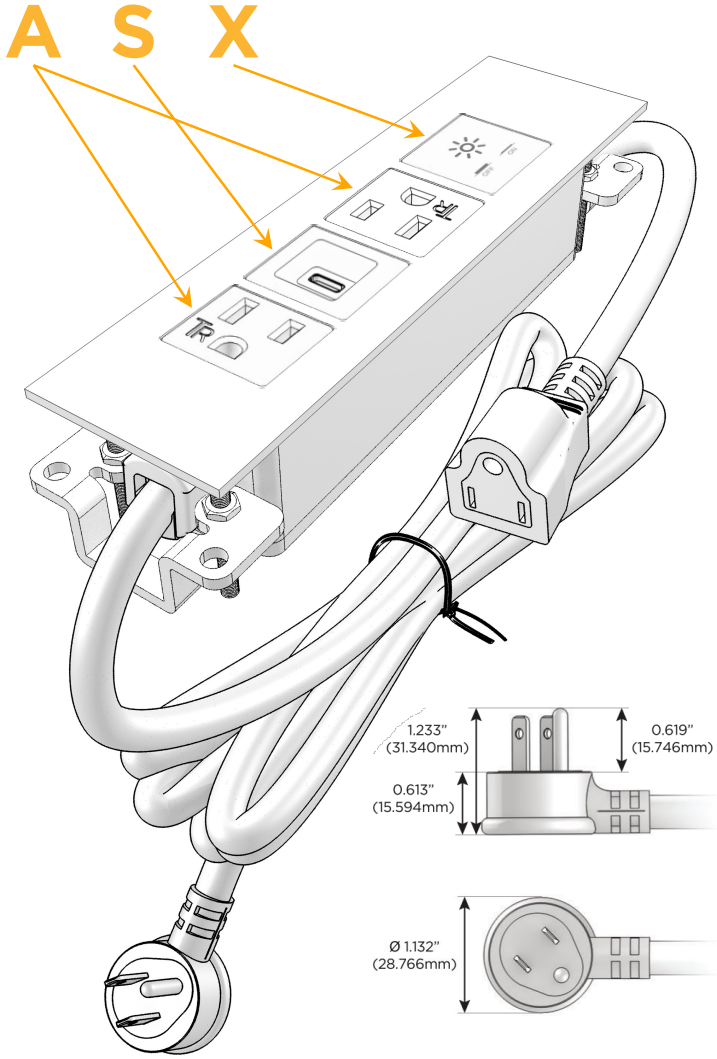

Trim Plate Finish: **ARCHITECTURAL BRONZE (ABS)**

Custom Finishes Available

M-POWER-4TW-ASAX-BZ5ATP

Features:

Module/Port Options:

- A** Tamper Resistant AC Receptacle
- E** USB-A & USB-C (20W)
- M** Double USB-A (Fast Charging Ports - 18W)
- H** HDMI
- 6** CAT 6
- 12** RJ 12
- X** Switched AC
- Y** 3-Way Switch (Low Voltage)
- V** USB-C (45W High Speed Charging Port)
- S** USB-C (25W High Speed Charging Port)
- R** Switched AC (Rocker Switch)
- D** Dimmer Switch

Plug:

Supplied with Low Profile Flat 45° Angle 120 VAC Plug

Optional Standard Straight 120 VAC Plug

Optional Straight 120 VAC Pass-through Plug

- CLEAN, COMPACT DESIGN
- STREAMLINED
- LOW PROFILE
- SIDE-EXITING CORDS
- PLUG & PLAY
- 6' AC CORD & PLUG (FLAT PLUG STANDARD)
- CUSTOMIZABLE CONFIGURATIONS AND FINISHES
- UL LISTED FOR MOUNTING IN FURNITURE
- 15A

M-POWER-4T

AC POWER & DATA CONNECTIVITY SOLUTION

M-POWER-4TW-ASAX-BZ5ATP

Specs:

Modules/Ports:

- A** Tamper Resistant AC Receptacle
- S** USB-C (25W High Speed Charging Port)
- X** Switched AC

Distributed by