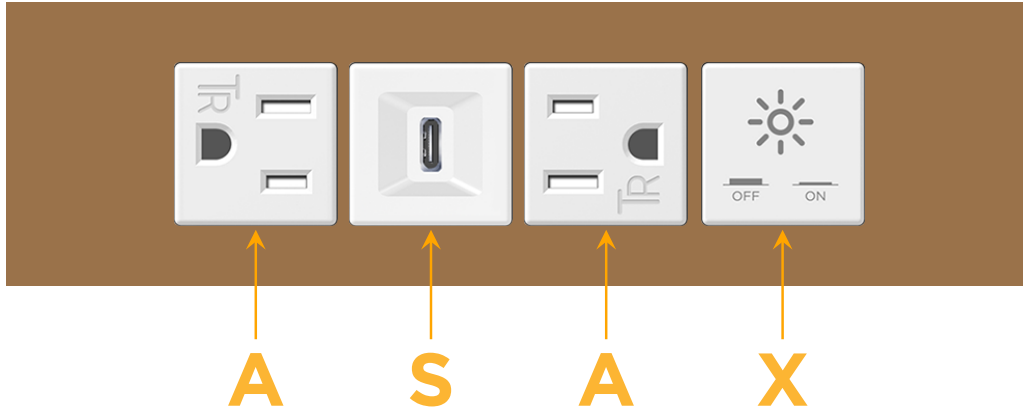

Trim Plate Finish: **ARCHITECTURAL BRONZE (ABS)**

Custom Finishes Available

M-POWER-4TW-ASAX-BZ5ATP

Features:

Module/Port Options:

- A** Tamper Resistant AC Receptacle
- E** USB-A & USB-C (20W)
- M** Double USB-A (Fast Charging Ports - 18W)
- H** HDMI
- 6** CAT 6
- 12** RJ 12
- X** Switched AC
- Y** 3-Way Switch (Low Voltage)
- V** USB-C (45W High Speed Charging Port)
- S** USB-C (25W High Speed Charging Port)
- R** Switched AC (Rocker Switch)
- D** Dimmer Switch

Plug:

Supplied with Low Profile Flat 45° Angle 120 VAC Plug

Optional Standard Straight 120 VAC Plug

Optional Straight 120 VAC Pass-through Plug

- CLEAN, COMPACT DESIGN
- STREAMLINED
- LOW PROFILE
- SIDE-EXITING CORDS
- PLUG & PLAY
- 6' AC CORD & PLUG (FLAT PLUG STANDARD)
- CUSTOMIZABLE CONFIGURATIONS AND FINISHES
- UL LISTED FOR MOUNTING IN FURNITURE
- 15A

M-POWER-4T

AC POWER & DATA CONNECTIVITY SOLUTION

M-POWER-4TW-ASAX-BZ5ATP

Specs:

Modules/Ports:

- A** Tamper Resistant AC Receptacle
- S** USB-C (25W High Speed Charging Port)
- X** Switched AC

Distributed by