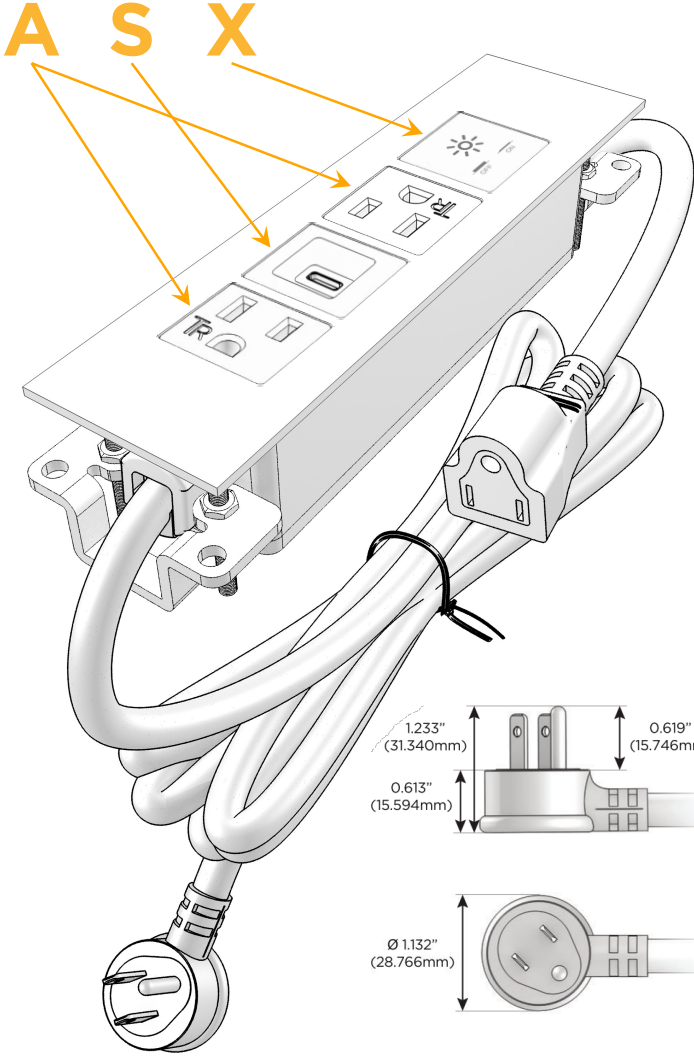

Trim Plate Finish: **ANTIQUED ARCHITECTURAL BRONZE (ABS)**

Custom Finishes Available

M-POWER-4TW-ASAX-BZ5AATP

Features:

Module/Port Options:

- A** Tamper Resistant AC Receptacle
- E** USB-A & USB-C (20W)
- M** Double USB-A (Fast Charging Ports - 18W)
- H** HDMI
- 6** CAT 6
- 12** RJ 12
- X** Switched AC
- Y** 3-Way Switch (Low Voltage)
- V** USB-C (45W High Speed Charging Port)
- S** USB-C (25W High Speed Charging Port)
- R** Switched AC (Rocker Switch)
- D** Dimmer Switch

Plug:

Supplied with Low Profile Flat 45° Angle 120 VAC Plug

Optional Standard Straight 120 VAC Plug

Optional Straight 120 VAC Pass-through Plug

- CLEAN, COMPACT DESIGN
- STREAMLINED
- LOW PROFILE
- SIDE-EXITING CORDS
- PLUG & PLAY
- 6' AC CORD & PLUG (FLAT PLUG STANDARD)
- CUSTOMIZABLE CONFIGURATIONS AND FINISHES
- UL LISTED FOR MOUNTING IN FURNITURE
- 15A

M-POWER-4T

AC POWER & DATA CONNECTIVITY SOLUTION

M-POWER-4TW-ASAX-BZ5AATP

Specs:

Modules/Ports:

- A** Tamper Resistant AC Receptacle
- S** USB-C (25W High Speed Charging Port)
- X** Switched AC

Distributed by