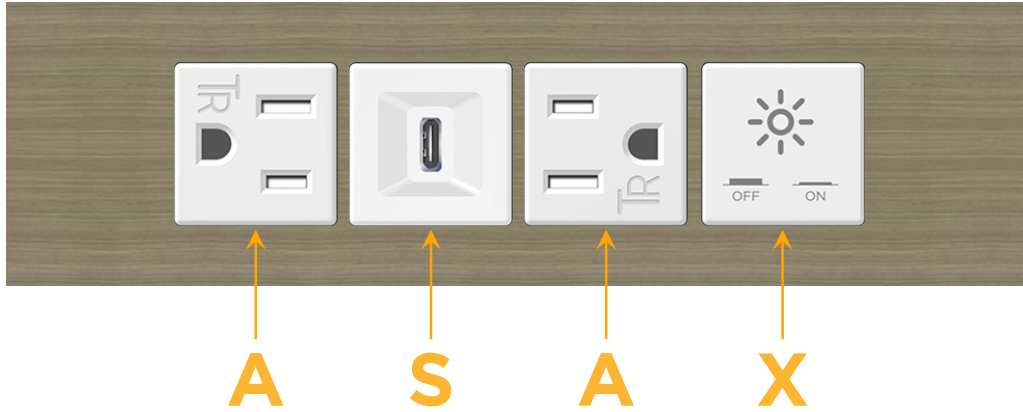

Trim Plate Finish: **ANTIQUED ARCHITECTURAL BRONZE (ABS)**

Custom Finishes Available

M-POWER-4TW-ASAX-BZ5AATP

Features:

Module/Port Options:

- A** Tamper Resistant AC Receptacle
- E** USB-A & USB-C (20W)
- M** Double USB-A (Fast Charging Ports - 18W)
- H** HDMI
- 6** CAT 6
- 12** RJ 12
- X** Switched AC
- Y** 3-Way Switch (Low Voltage)
- V** USB-C (45W High Speed Charging Port)
- S** USB-C (25W High Speed Charging Port)
- R** Switched AC (Rocker Switch)
- D** Dimmer Switch

Plug:

Supplied with Low Profile Flat 45° Angle 120 VAC Plug

Optional Standard Straight 120 VAC Plug

Optional Straight 120 VAC Pass-through Plug

- CLEAN, COMPACT DESIGN
- STREAMLINED
- LOW PROFILE
- SIDE-EXITING CORDS
- PLUG & PLAY
- 6' AC CORD & PLUG (FLAT PLUG STANDARD)
- CUSTOMIZABLE CONFIGURATIONS AND FINISHES
- UL LISTED FOR MOUNTING IN FURNITURE
- 15A

M-POWER-4T

AC POWER & DATA CONNECTIVITY SOLUTION

M-POWER-4TW-ASAX-BZ5AATP

Specs:

Modules/Ports:

- A** Tamper Resistant AC Receptacle
- S** USB-C (25W High Speed Charging Port)
- X** Switched AC

Distributed by