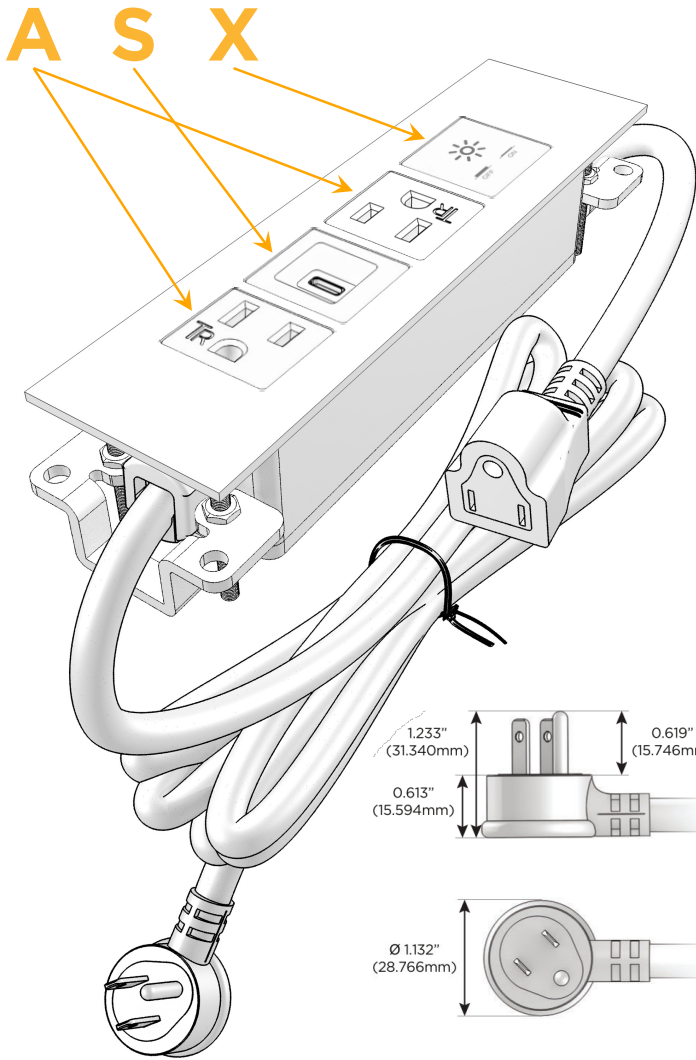

### Module/Port Options:

- A** Tamper Resistant AC Receptacle
- E** USB-A & USB-C (20W)
- M** Double USB-A (Fast Charging Ports - 18W)
- H** HDMI
- 6** CAT 6
- 12** RJ 12
- X** Switched AC
- Y** 3-Way Switch (Low Voltage)
- V** USB-C (45W High Speed Charging Port)
- S** USB-C (25W High Speed Charging Port)
- R** Switched AC (Rocker Switch)
- D** Dimmer Switch

### Plug:

Supplied with Low Profile Flat 45° Angle 120 VAC Plug

Optional Standard Straight 120 VAC Plug

Optional Straight 120 VAC Pass-through Plug

- CLEAN, COMPACT DESIGN
- STREAMLINED
- LOW PROFILE
- SIDE-EXITING CORDS
- PLUG & PLAY
- 6' AC CORD & PLUG (FLAT PLUG STANDARD)
- CUSTOMIZABLE CONFIGURATIONS AND FINISHES
- UL LISTED FOR MOUNTING IN FURNITURE
- 15A

## AC POWER & DATA CONNECTIVITY SOLUTION

M-POWER-4TW-ASAX-BZ4TP

Specs:

### Modules/Ports:

- A** Tamper Resistant AC Receptacle
- S** USB-C (25W High Speed Charging Port)
- X** Switched AC

Distributed by

Mormax Company, Inc.

8 Westchester Plaza

Elmsford, NY 10523

914-699-0101

sales@mormax.com