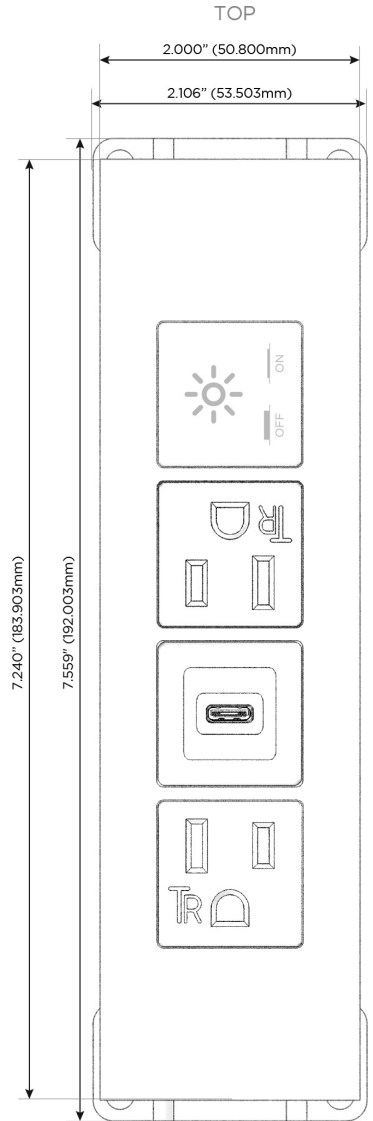

M-POWER-4T

AC POWER & DATA CONNECTIVITY SOLUTION

M-POWER-4TW-ASAX-BZ4TP

Specs:

Modules/Ports:

- **A** Tamper Resistant AC Receptacle
- **S** USB-C (25W High Speed Charging Port)
- **X** Switched AC

Distributed by

Mormax Company, Inc.

8 Westchester Plaza

Elmsford, NY 10523

914-699-0101

sales@mormax.com

mormax.com