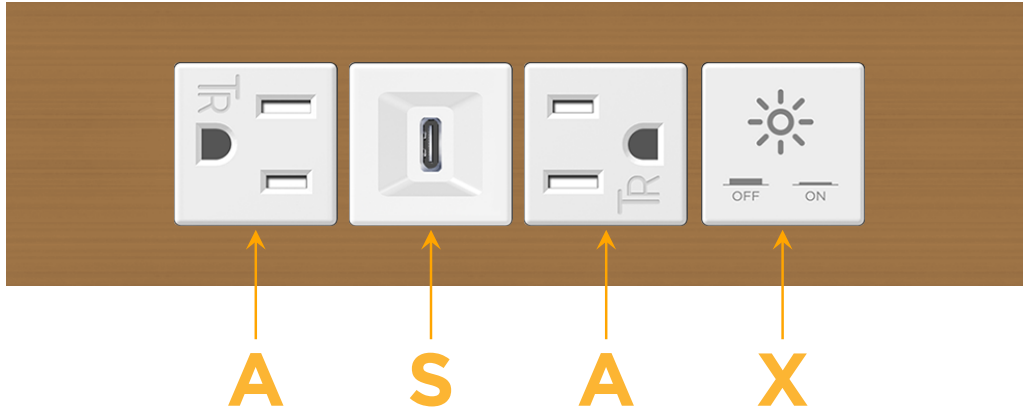

M-POWER-4T

AC POWER & DATA CONNECTIVITY SOLUTION

M-POWER-4TW-ASAX-BZ4TP

Distributed by

Mormax Company, Inc.

8 Westchester Plaza

Elmsford, NY 10523

914-699-0101

sales@mormax.com

mormax.com

Metro Light & Power's line of power & data solutions offers sophisticated design elements combined with greater ease of installation. Streamlined and low-profile, enhanced by side-exiting cords, our outlets advance the industry with their cutting edge look and feel. We believe flexibility is key, and we provide a variety of mounting options, including the ability to mount in limited spaces. Our outlets are available in many finishes and configurations, in addition to a custom color and finish capability for our clients.

Trim Plate Finish: **SOLID BRONZE BRUSHED**

Custom Finishes Available

M-POWER-4TW-ASAX-BZ4TP

Features:

Module/Port Options:

- **A** Tamper Resistant AC Receptacle
- **E** USB-A & USB-C (20W)
- **M** Double USB-A (Fast Charging Ports - 18W)
- **H** HDMI
- **6** CAT 6
- **12** RJ 12
- **X** Switched AC
- **Y** 3-Way Switch (Low Voltage)
- **V** USB-C (45W High Speed Charging Port)
- **S** USB-C (25W High Speed Charging Port)
- **R** Switched AC (Rocker Switch)
- **D** Dimmer Switch

Plug:

Supplied with Low Profile Flat 45° Angle 120 VAC Plug

Optional Standard Straight 120 VAC Plug

Optional Straight 120 VAC Pass-through Plug

- CLEAN, COMPACT DESIGN
- STREAMLINED
- LOW PROFILE
- SIDE-EXITING CORDS
- PLUG & PLAY
- 6' AC CORD & PLUG (FLAT PLUG STANDARD)
- CUSTOMIZABLE CONFIGURATIONS AND FINISHES
- UL LISTED FOR MOUNTING IN FURNITURE
- 15A