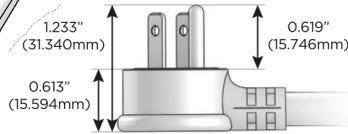

M-POWER-4T

AC POWER & DATA CONNECTIVITY SOLUTION

M-POWER-4TW-ASAX-BRAATP

Specs:

Modules/Ports:

- **A** Tamper Resistant AC Receptacle
- **S** USB-C (25W High Speed Charging Port)
- **X** Switched AC