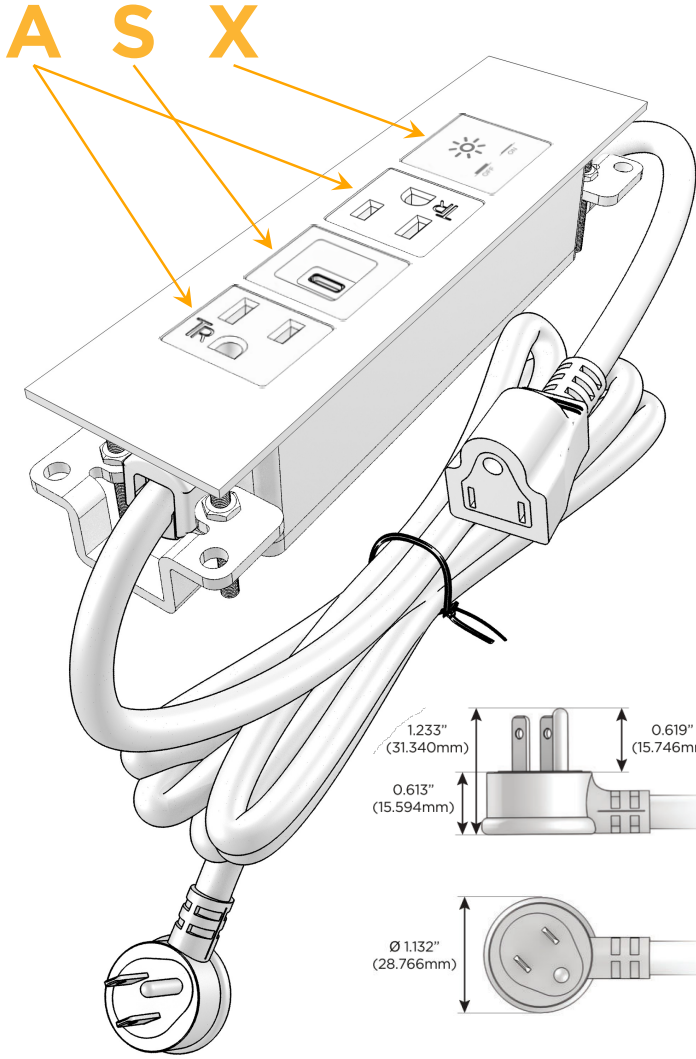

### Module/Port Options:

- A** Tamper Resistant AC Receptacle
- E** USB-A & USB-C (20W)
- M** Double USB-A (Fast Charging Ports - 18W)
- H** HDMI
- 6** CAT 6
- 12** RJ 12
- X** Switched AC
- Y** 3-Way Switch (Low Voltage)
- V** USB-C (45W High Speed Charging Port)
- S** USB-C (25W High Speed Charging Port)
- R** Switched AC (Rocker Switch)
- D** Dimmer Switch

### Plug:

Supplied with Low Profile Flat 45° Angle 120 VAC Plug

Optional Standard Straight 120 VAC Plug

Optional Straight 120 VAC Pass-through Plug

- CLEAN, COMPACT DESIGN
- STREAMLINED
- LOW PROFILE
- SIDE-EXITING CORDS
- PLUG & PLAY
- 6' AC CORD & PLUG (FLAT PLUG STANDARD)
- CUSTOMIZABLE CONFIGURATIONS AND FINISHES
- UL LISTED FOR MOUNTING IN FURNITURE
- 15A

## AC POWER & DATA CONNECTIVITY SOLUTION

M-POWER-4TW-ASAX-BRAATP

Specs:

### Modules/Ports:

- A** Tamper Resistant AC Receptacle
- S** USB-C (25W High Speed Charging Port)
- X** Switched AC

Distributed by

Mormax Company, Inc.

8 Westchester Plaza

Elmsford, NY 10523

914-699-0101

sales@mormax.com