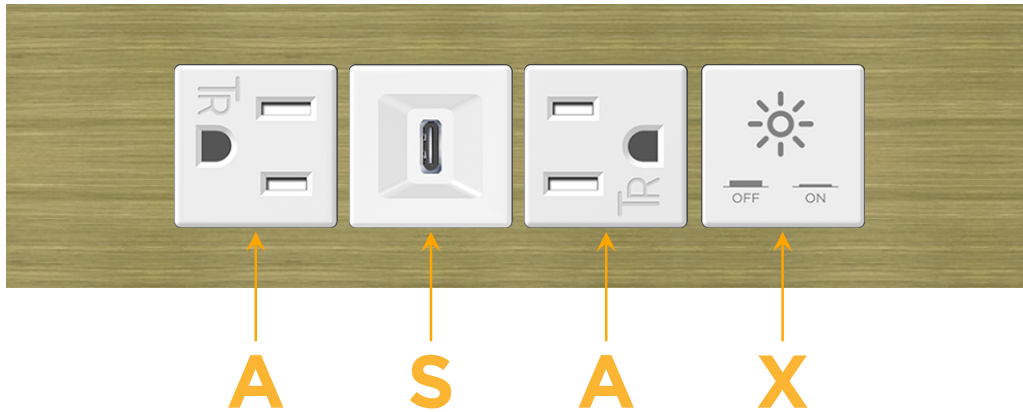

M-POWER-4T

AC POWER & DATA CONNECTIVITY SOLUTION

M-POWER-4TW-ASAX-BRAATP

Distributed by

Mormax Company, Inc.

8 Westchester Plaza

Elmsford, NY 10523

914-699-0101

sales@mormax.com

mormax.com

Metro Light & Power's line of power & data solutions offers sophisticated design elements combined with greater ease of installation. Streamlined and low-profile, enhanced by side-exiting cords, our outlets advance the industry with their cutting edge look and feel. We believe flexibility is key, and we provide a variety of mounting options, including the ability to mount in limited spaces. Our outlets are available in many finishes and configurations, in addition to a custom color and finish capability for our clients.

Trim Plate Finish: **BRASS ANTIQUED (ABS)**

Custom Finishes Available

M-POWER-4TW-ASAX-BRAATP

Features:

Module/Port Options:

- **A** Tamper Resistant AC Receptacle
- **E** USB-A & USB-C (20W)
- **M** Double USB-A (Fast Charging Ports - 18W)
- **H** HDMI
- **6** CAT 6
- **12** RJ 12
- **X** Switched AC
- **Y** 3-Way Switch (Low Voltage)
- **V** USB-C (45W High Speed Charging Port)
- **S** USB-C (25W High Speed Charging Port)
- **R** Switched AC (Rocker Switch)
- **D** Dimmer Switch

Plug:

Supplied with Low Profile Flat 45° Angle 120 VAC Plug

Optional Standard Straight 120 VAC Plug

Optional Straight 120 VAC Pass-through Plug

- CLEAN, COMPACT DESIGN
- STREAMLINED
- LOW PROFILE
- SIDE-EXITING CORDS
- PLUG & PLAY
- 6' AC CORD & PLUG (FLAT PLUG STANDARD)
- CUSTOMIZABLE CONFIGURATIONS AND FINISHES
- UL LISTED FOR MOUNTING IN FURNITURE
- 15A