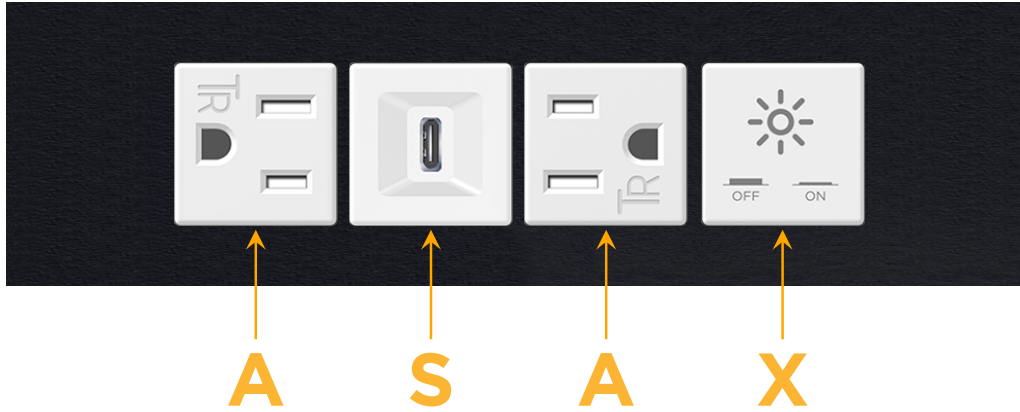

Trim Plate Finish: **SATIN BLACK (ABS)**

Custom Finishes Available

M-POWER-4TW-ASAX-B2ATP

Features:

**Module/Port Options:**

- A** Tamper Resistant AC Receptacle
- E** USB-A & USB-C (20W)
- M** Double USB-A (Fast Charging Ports - 18W)
- H** HDMI
- 6** CAT 6
- 12** RJ 12
- X** Switched AC
- Y** 3-Way Switch (Low Voltage)
- V** USB-C (45W High Speed Charging Port)
- S** USB-C (25W High Speed Charging Port)
- R** Switched AC (Rocker Switch)
- D** Dimmer Switch

**Plug:**

Supplied with Low Profile Flat 45° Angle 120 VAC Plug

Optional Standard Straight 120 VAC Plug

Optional Straight 120 VAC Pass-through Plug

- CLEAN, COMPACT DESIGN
- STREAMLINED
- LOW PROFILE
- SIDE-EXITING CORDS
- PLUG & PLAY
- 6' AC CORD & PLUG (FLAT PLUG STANDARD)
- CUSTOMIZABLE CONFIGURATIONS AND FINISHES
- UL LISTED FOR MOUNTING IN FURNITURE
- 15A

### Modules/Ports:

- A** Tamper Resistant AC Receptacle
- S** USB-C (25W High Speed Charging Port)
- X** Switched AC

Distributed by

Mormax Company, Inc.

8 Westchester Plaza

Elmsford, NY 10523

914-699-0101

sales@mormax.com