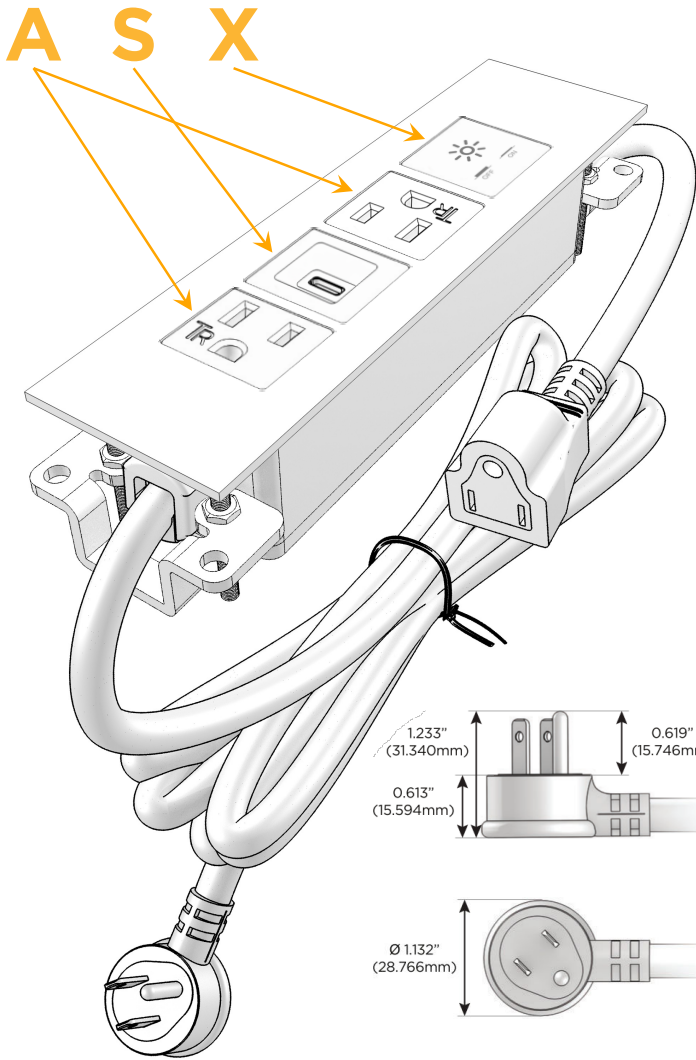

**Plug:**

Supplied with Low Profile Flat 45° Angle 120 VAC Plug

Optional Standard Straight 120 VAC Plug

Optional Straight 120 VAC Pass-through Plug

- CLEAN, COMPACT DESIGN
- STREAMLINED
- LOW PROFILE
- SIDE-EXITING CORDS
- PLUG & PLAY
- 6' AC CORD & PLUG (FLAT PLUG STANDARD)
- CUSTOMIZABLE CONFIGURATIONS AND FINISHES
- UL LISTED FOR MOUNTING IN FURNITURE
- 15A

## AC POWER & DATA CONNECTIVITY SOLUTION

M-POWER-4TW-ASAX-B2ATP

Specs:

### Modules/Ports:

- A** Tamper Resistant AC Receptacle
- S** USB-C (25W High Speed Charging Port)
- X** Switched AC

Distributed by

Mormax Company, Inc.

8 Westchester Plaza

Elmsford, NY 10523

914-699-0101

sales@mormax.com