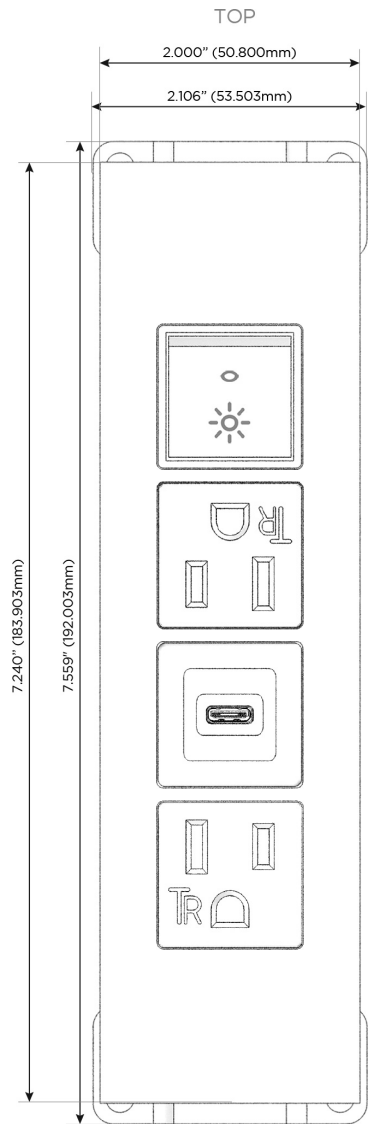

M-POWER-4T

AC POWER & DATA CONNECTIVITY SOLUTION

M-POWER-4TW-ASAR-WATP

Specs:

Modules/Ports:

- **A** Tamper Resistant AC Receptacle
- **S** USB-C (25W High Speed Charging Port)
- **R** Switched AC (Rocker Switch)

Distributed by

Mormax Company, Inc.

8 Westchester Plaza

Elmsford, NY 10523

914-699-0101

sales@mormax.com

mormax.com