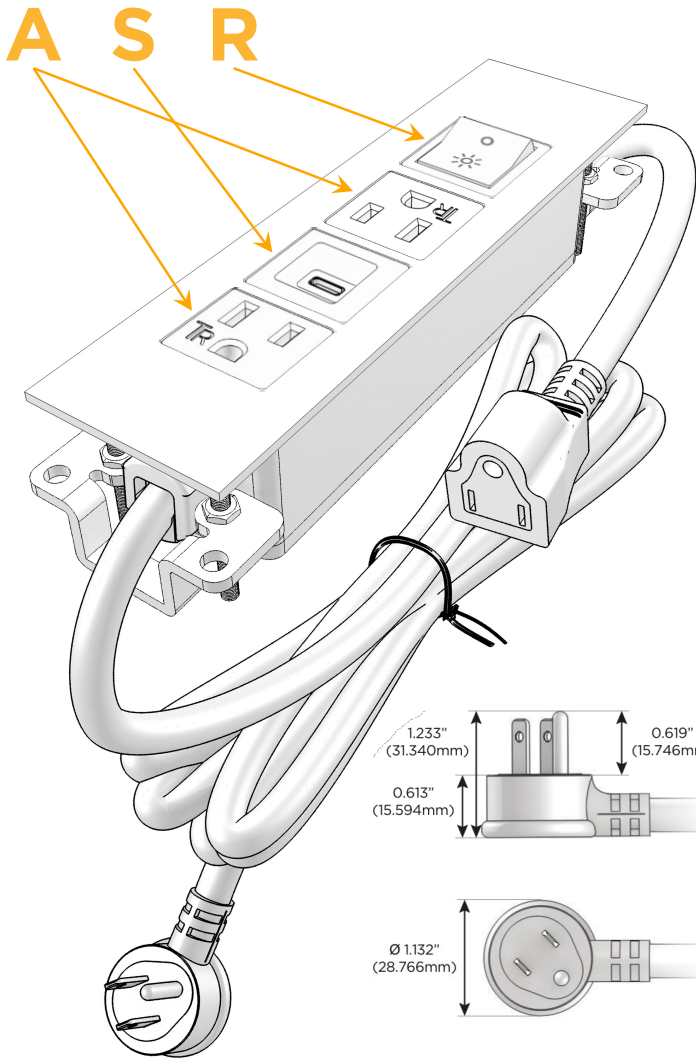

Trim Plate Finish: **WHITE (ABS)**

Custom Finishes Available

M-POWER-4TW-ASAR-WATP

Features:

**Module/Port Options:**

- A** Tamper Resistant AC Receptacle
- E** USB-A & USB-C (20W)
- M** Double USB-A (Fast Charging Ports - 18W)
- H** HDMI
- 6** CAT 6
- 12** RJ 12
- X** Switched AC
- Y** 3-Way Switch (Low Voltage)
- V** USB-C (45W High Speed Charging Port)
- S** USB-C (25W High Speed Charging Port)
- R** Switched AC (Rocker Switch)
- D** Dimmer Switch

**Plug:**

Supplied with Low Profile Flat 45° Angle 120 VAC Plug

Optional Standard Straight 120 VAC Plug

Optional Straight 120 VAC Pass-through Plug

- CLEAN, COMPACT DESIGN
- STREAMLINED
- LOW PROFILE
- SIDE-EXITING CORDS
- PLUG & PLAY
- 6' AC CORD & PLUG (FLAT PLUG STANDARD)
- CUSTOMIZABLE CONFIGURATIONS AND FINISHES
- UL LISTED FOR MOUNTING IN FURNITURE
- 15A

## AC POWER & DATA CONNECTIVITY SOLUTION

M-POWER-4TW-ASAR-WATP

Specs:

### Modules/Ports:

- A** Tamper Resistant AC Receptacle
- S** USB-C (25W High Speed Charging Port)
- R** Switched AC (Rocker Switch)

Distributed by

Mormax Company, Inc.

8 Westchester Plaza

Elmsford, NY 10523