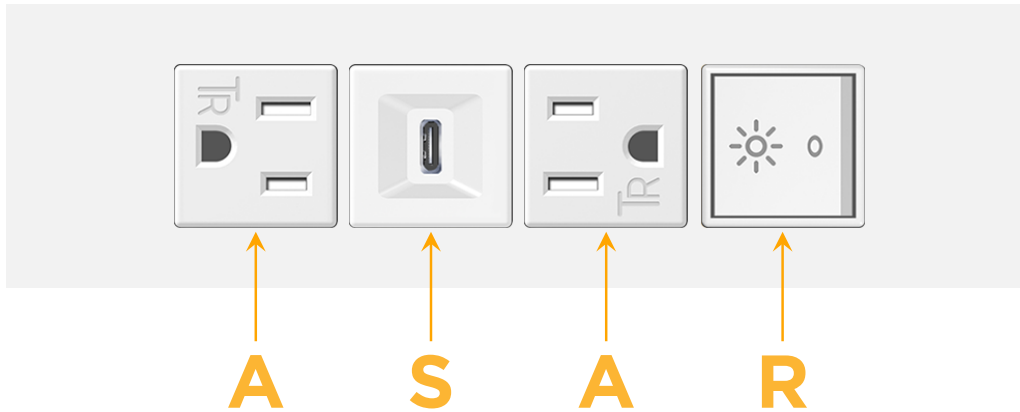

Trim Plate Finish: **WHITE (ABS)**

Custom Finishes Available

M-POWER-4TW-ASAR-WATP

Features:

**Module/Port Options:**

- A** Tamper Resistant AC Receptacle
- E** USB-A & USB-C (20W)
- M** Double USB-A (Fast Charging Ports - 18W)
- H** HDMI
- 6** CAT 6
- 12** RJ 12
- X** Switched AC
- Y** 3-Way Switch (Low Voltage)
- V** USB-C (45W High Speed Charging Port)
- S** USB-C (25W High Speed Charging Port)
- R** Switched AC (Rocker Switch)
- D** Dimmer Switch

**Plug:**

Supplied with Low Profile Flat 45° Angle 120 VAC Plug

Optional Standard Straight 120 VAC Plug

Optional Straight 120 VAC Pass-through Plug

- CLEAN, COMPACT DESIGN
- STREAMLINED
- LOW PROFILE
- SIDE-EXITING CORDS
- PLUG & PLAY
- 6' AC CORD & PLUG (FLAT PLUG STANDARD)
- CUSTOMIZABLE CONFIGURATIONS AND FINISHES
- UL LISTED FOR MOUNTING IN FURNITURE
- 15A

### Modules/Ports:

- A** Tamper Resistant AC Receptacle
- S** USB-C (25W High Speed Charging Port)
- R** Switched AC (Rocker Switch)

Distributed by

Mormax Company, Inc.

8 Westchester Plaza

Elmsford, NY 10523