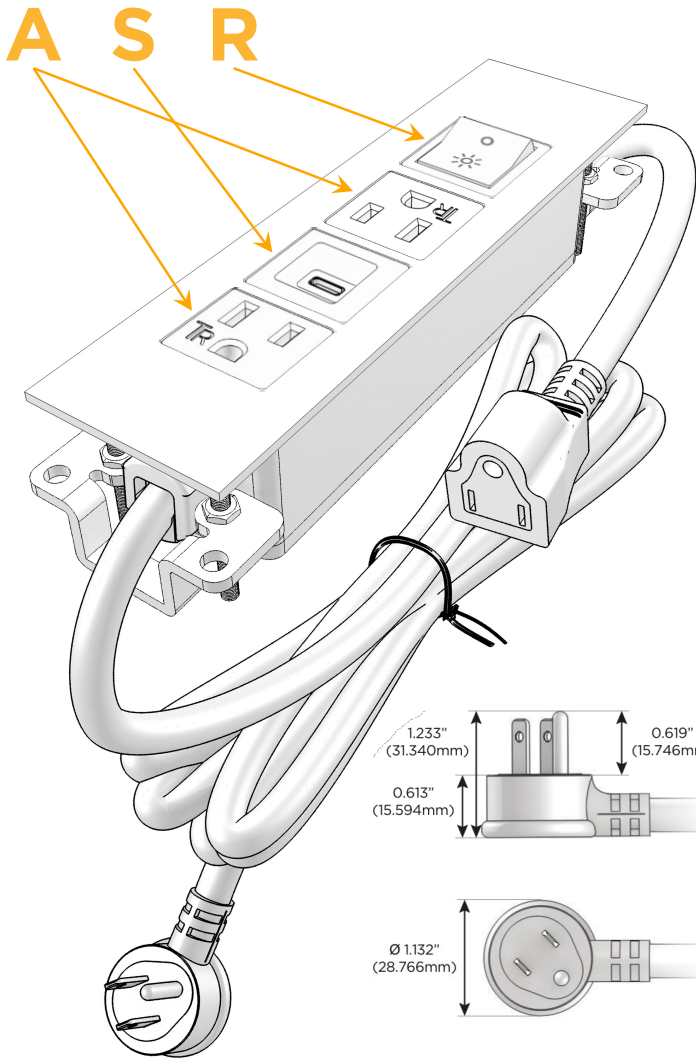

**Plug:**

Supplied with Low Profile Flat 45° Angle 120 VAC Plug

Optional Standard Straight 120 VAC Plug

Optional Straight 120 VAC Pass-through Plug

- CLEAN, COMPACT DESIGN
- STREAMLINED
- LOW PROFILE
- SIDE-EXITING CORDS
- PLUG & PLAY
- 6' AC CORD & PLUG (FLAT PLUG STANDARD)
- CUSTOMIZABLE CONFIGURATIONS AND FINISHES
- UL LISTED FOR MOUNTING IN FURNITURE
- 15A

### Modules/Ports:

- A** Tamper Resistant AC Receptacle
- S** USB-C (25W High Speed Charging Port)
- R** Switched AC (Rocker Switch)

Distributed by

Mormax Company, Inc.

8 Westchester Plaza

Elmsford, NY 10523