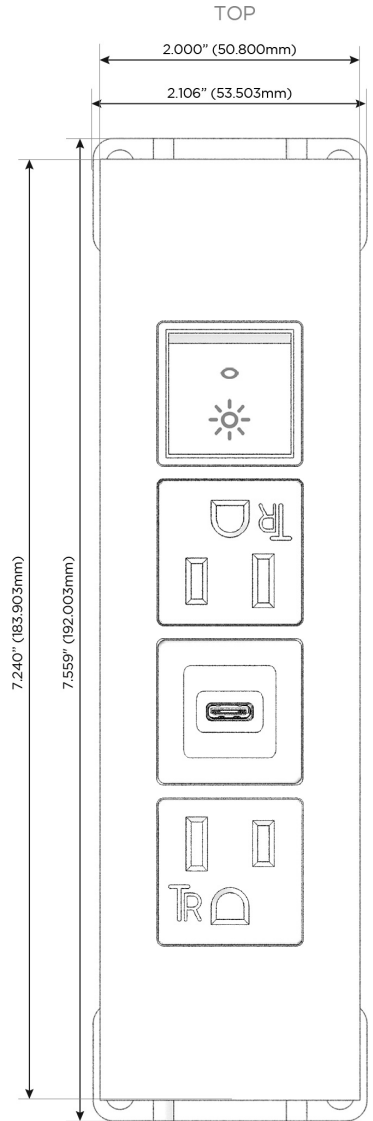

M-POWER-4T

AC POWER & DATA CONNECTIVITY SOLUTION

M-POWER-4TW-ASAR-SS8TP

Specs:

Modules/Ports:

- **A** Tamper Resistant AC Receptacle
- **S** USB-C (25W High Speed Charging Port)
- **R** Switched AC (Rocker Switch)

Distributed by

Mormax Company, Inc.

8 Westchester Plaza

Elmsford, NY 10523

914-699-0101

sales@mormax.com

mormax.com