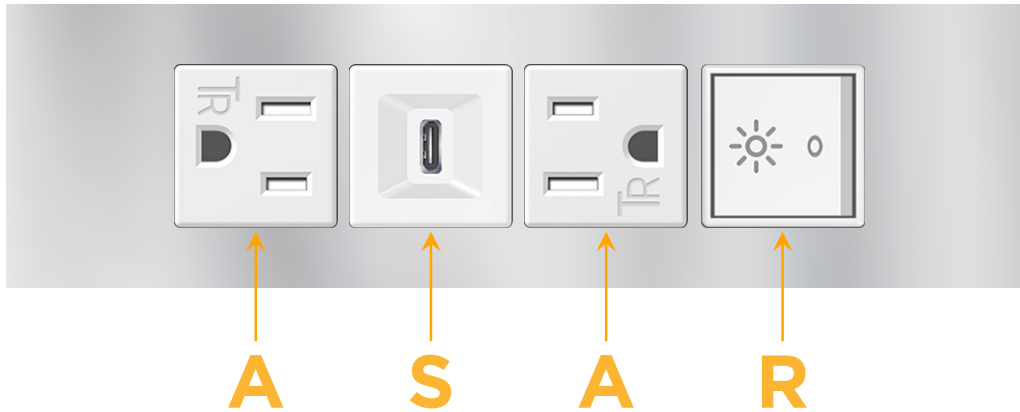

Trim Plate Finish: **STAINLESS STEEL MIRROR FINISH**

Custom Finishes Available

M-POWER-4TW-ASAR-SS8TP

Features:

**Module/Port Options:**

- A** Tamper Resistant AC Receptacle
- E** USB-A & USB-C (20W)
- M** Double USB-A (Fast Charging Ports - 18W)
- H** HDMI
- 6** CAT 6
- 12** RJ 12
- X** Switched AC
- Y** 3-Way Switch (Low Voltage)
- V** USB-C (45W High Speed Charging Port)
- S** USB-C (25W High Speed Charging Port)
- R** Switched AC (Rocker Switch)
- D** Dimmer Switch

**Plug:**

Supplied with Low Profile Flat 45° Angle 120 VAC Plug

Optional Standard Straight 120 VAC Plug

Optional Straight 120 VAC Pass-through Plug

- CLEAN, COMPACT DESIGN
- STREAMLINED
- LOW PROFILE
- SIDE-EXITING CORDS
- PLUG & PLAY
- 6' AC CORD & PLUG (FLAT PLUG STANDARD)
- CUSTOMIZABLE CONFIGURATIONS AND FINISHES
- UL LISTED FOR MOUNTING IN FURNITURE
- 15A

### Modules/Ports:

- A** Tamper Resistant AC Receptacle
- S** USB-C (25W High Speed Charging Port)
- R** Switched AC (Rocker Switch)

Distributed by

Mormax Company, Inc.

8 Westchester Plaza

Elmsford, NY 10523