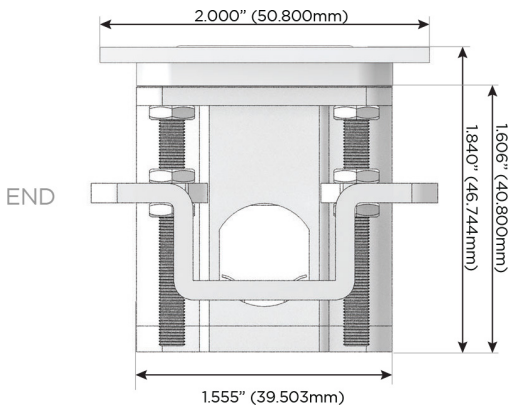

**Plug:**

Supplied with Low Profile Flat 45° Angle 120 VAC Plug

Optional Standard Straight 120 VAC Plug

Optional Straight 120 VAC Pass-through Plug

- CLEAN, COMPACT DESIGN
- STREAMLINED
- LOW PROFILE
- SIDE-EXITING CORDS
- PLUG & PLAY
- 6' AC CORD & PLUG (FLAT PLUG STANDARD)
- CUSTOMIZABLE CONFIGURATIONS AND FINISHES
- UL LISTED FOR MOUNTING IN FURNITURE
- 15A

## AC POWER & DATA CONNECTIVITY SOLUTION

M-POWER-4TW-ASAR-SS8TP

Specs:

### Modules/Ports:

- A** Tamper Resistant AC Receptacle
- S** USB-C (25W High Speed Charging Port)
- R** Switched AC (Rocker Switch)

Distributed by

Mormax Company, Inc.

8 Westchester Plaza

Elmsford, NY 10523