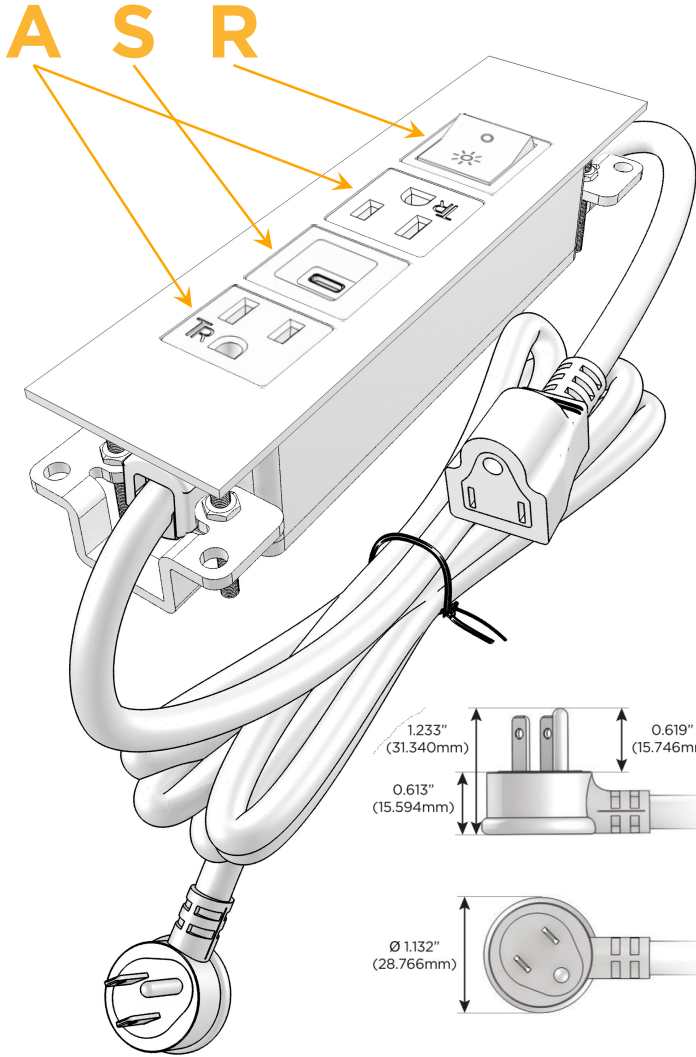

### Module/Port Options:

- A** Tamper Resistant AC Receptacle
- E** USB-A & USB-C (20W)
- M** Double USB-A (Fast Charging Ports - 18W)
- H** HDMI
- 6** CAT 6
- 12** RJ 12
- X** Switched AC
- Y** 3-Way Switch (Low Voltage)
- V** USB-C (45W High Speed Charging Port)
- S** USB-C (25W High Speed Charging Port)
- R** Switched AC (Rocker Switch)
- D** Dimmer Switch

### Plug:

Supplied with Low Profile Flat 45° Angle 120 VAC Plug

Optional Standard Straight 120 VAC Plug

Optional Straight 120 VAC Pass-through Plug

- CLEAN, COMPACT DESIGN
- STREAMLINED
- LOW PROFILE
- SIDE-EXITING CORDS
- PLUG & PLAY
- 6' AC CORD & PLUG (FLAT PLUG STANDARD)
- CUSTOMIZABLE CONFIGURATIONS AND FINISHES
- UL LISTED FOR MOUNTING IN FURNITURE
- 15A

## AC POWER & DATA CONNECTIVITY SOLUTION

M-POWER-4TW-ASAR-SATP

Specs:

### Modules/Ports:

- A** Tamper Resistant AC Receptacle
- S** USB-C (25W High Speed Charging Port)
- R** Switched AC (Rocker Switch)

Distributed by

Mormax Company, Inc.

8 Westchester Plaza

Elmsford, NY 10523