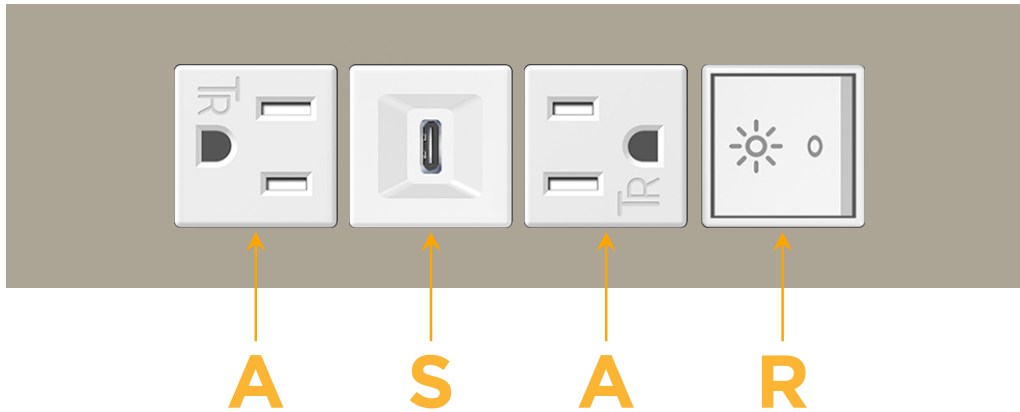

M-POWER-4T

AC POWER & DATA CONNECTIVITY SOLUTION

M-POWER-4TW-ASAR-SATP

Distributed by

Mormax Company, Inc.

8 Westchester Plaza

Elmsford, NY 10523

914-699-0101

sales@mormax.com

mormax.com

Metro Light & Power's line of power & data solutions offers sophisticated design elements combined with greater ease of installation. Streamlined and low-profile, enhanced by side-exiting cords, our outlets advance the industry with their cutting edge look and feel. We believe flexibility is key, and we provide a variety of mounting options, including the ability to mount in limited spaces. Our outlets are available in many finishes and configurations, in addition to a custom color and finish capability for our clients.

Trim Plate Finish: **SATIN NICKEL (ABS)**

Custom Finishes Available

M-POWER-4TW-ASAR-SATP

Features:

Module/Port Options:

- **A** Tamper Resistant AC Receptacle
- **E** USB-A & USB-C (20W)
- **M** Double USB-A (Fast Charging Ports - 18W)
- **H** HDMI
- **6** CAT 6
- **12** RJ 12
- **X** Switched AC
- **Y** 3-Way Switch (Low Voltage)
- **V** USB-C (45W High Speed Charging Port)
- **S** USB-C (25W High Speed Charging Port)
- **R** Switched AC (Rocker Switch)
- **D** Dimmer Switch

Plug:

Supplied with Low Profile Flat 45° Angle 120 VAC Plug

Optional Standard Straight 120 VAC Plug

Optional Straight 120 VAC Pass-through Plug

- CLEAN, COMPACT DESIGN
- STREAMLINED
- LOW PROFILE
- SIDE-EXITING CORDS
- PLUG & PLAY
- 6' AC CORD & PLUG (FLAT PLUG STANDARD)
- CUSTOMIZABLE CONFIGURATIONS AND FINISHES
- UL LISTED FOR MOUNTING IN FURNITURE
- 15A