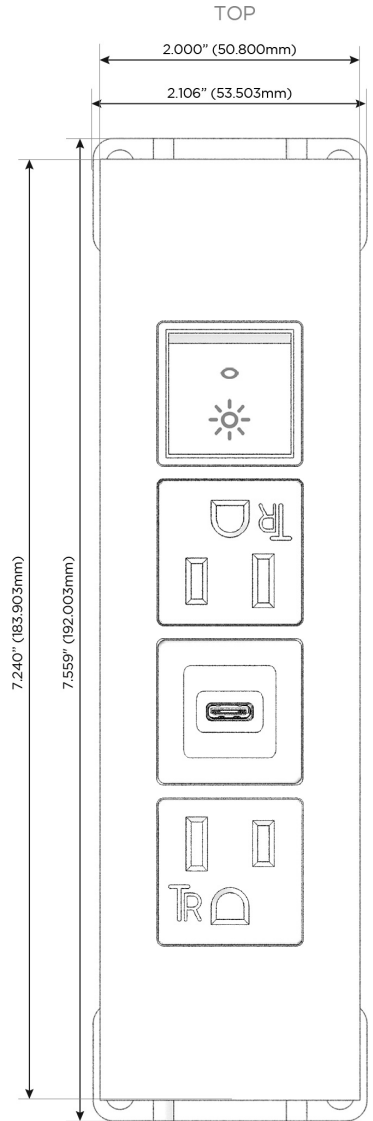

M-POWER-4T

AC POWER & DATA CONNECTIVITY SOLUTION

M-POWER-4TW-ASAR-SATP

Specs:

Modules/Ports:

- **A** Tamper Resistant AC Receptacle
- **S** USB-C (25W High Speed Charging Port)
- **R** Switched AC (Rocker Switch)

Distributed by

Mormax Company, Inc.

8 Westchester Plaza

Elmsford, NY 10523

914-699-0101

sales@mormax.com

mormax.com