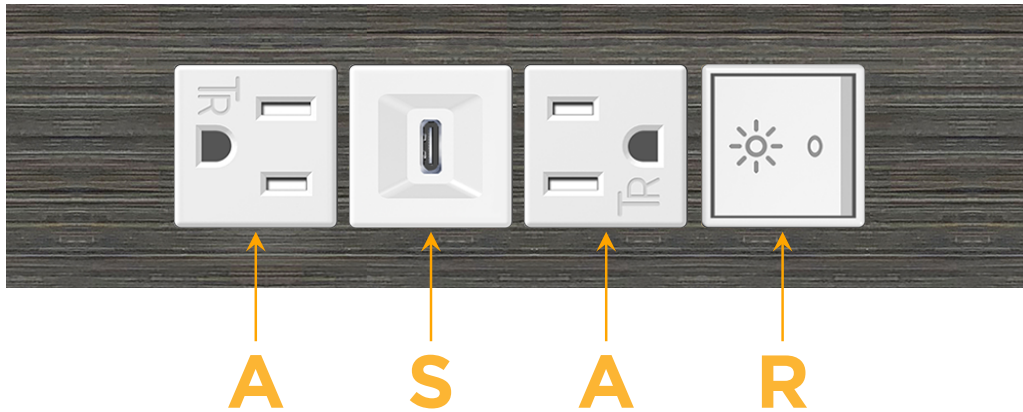

M-POWER-4T

AC POWER & DATA CONNECTIVITY SOLUTION

M-POWER-4TW-ASAR-S3ATP

Distributed by

Mormax Company, Inc.

8 Westchester Plaza

Elmsford, NY 10523

914-699-0101

sales@mormax.com

mormax.com

Metro Light & Power's line of power & data solutions offers sophisticated design elements combined with greater ease of installation. Streamlined and low-profile, enhanced by side-exiting cords, our outlets advance the industry with their cutting edge look and feel. We believe flexibility is key, and we provide a variety of mounting options, including the ability to mount in limited spaces. Our outlets are available in many finishes and configurations, in addition to a custom color and finish capability for our clients.

Trim Plate Finish: **GUNMETAL (ABS)**

Custom Finishes Available

M-POWER-4TW-ASAR-S3ATP

Features:

Module/Port Options:

- **A** Tamper Resistant AC Receptacle
- **E** USB-A & USB-C (20W)
- **M** Double USB-A (Fast Charging Ports - 18W)
- **H** HDMI
- **6** CAT 6
- **12** RJ 12
- **X** Switched AC
- **Y** 3-Way Switch (Low Voltage)
- **V** USB-C (45W High Speed Charging Port)
- **S** USB-C (25W High Speed Charging Port)
- **R** Switched AC (Rocker Switch)
- **D** Dimmer Switch

Plug:

Supplied with Low Profile Flat 45° Angle 120 VAC Plug

Optional Standard Straight 120 VAC Plug

Optional Straight 120 VAC Pass-through Plug

- CLEAN, COMPACT DESIGN
- STREAMLINED
- LOW PROFILE
- SIDE-EXITING CORDS
- PLUG & PLAY
- 6' AC CORD & PLUG (FLAT PLUG STANDARD)
- CUSTOMIZABLE CONFIGURATIONS AND FINISHES
- UL LISTED FOR MOUNTING IN FURNITURE
- 15A