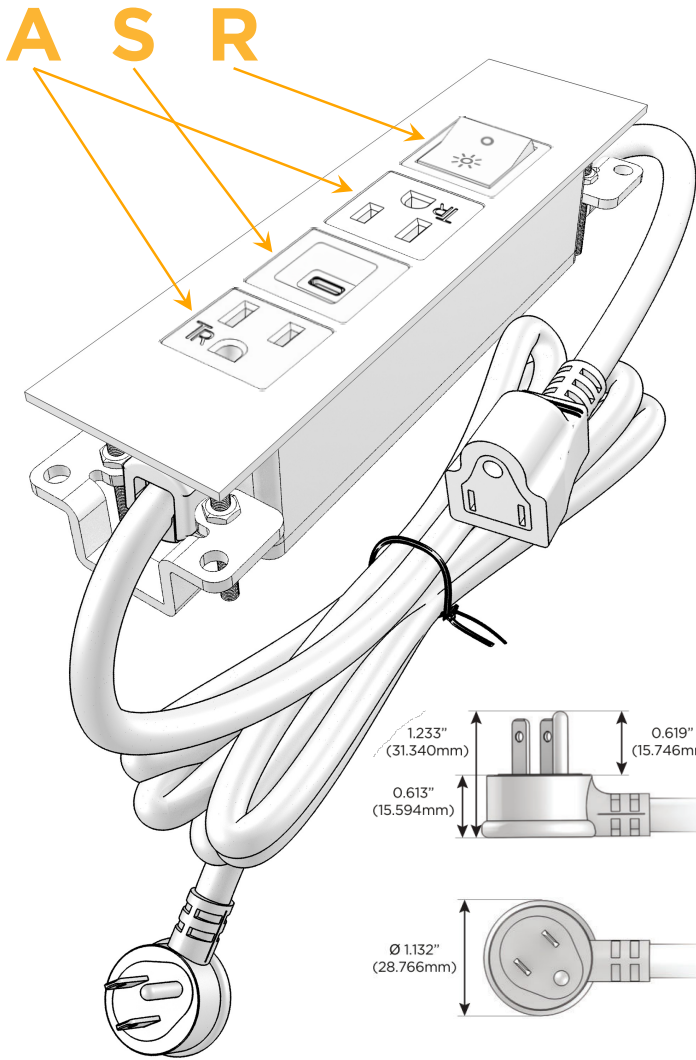

### Module/Port Options:

- A** Tamper Resistant AC Receptacle
- E** USB-A & USB-C (20W)
- M** Double USB-A (Fast Charging Ports - 18W)
- H** HDMI
- 6** CAT 6
- 12** RJ 12
- X** Switched AC
- Y** 3-Way Switch (Low Voltage)
- V** USB-C (45W High Speed Charging Port)
- S** USB-C (25W High Speed Charging Port)
- R** Switched AC (Rocker Switch)
- D** Dimmer Switch

### Plug:

Supplied with Low Profile Flat 45° Angle 120 VAC Plug

Optional Standard Straight 120 VAC Plug

Optional Straight 120 VAC Pass-through Plug

- CLEAN, COMPACT DESIGN
- STREAMLINED
- LOW PROFILE
- SIDE-EXITING CORDS
- PLUG & PLAY
- 6' AC CORD & PLUG (FLAT PLUG STANDARD)
- CUSTOMIZABLE CONFIGURATIONS AND FINISHES
- UL LISTED FOR MOUNTING IN FURNITURE
- 15A

## AC POWER & DATA CONNECTIVITY SOLUTION

M-POWER-4TW-ASAR-S3ATP

Specs:

### Modules/Ports:

- A** Tamper Resistant AC Receptacle
- S** USB-C (25W High Speed Charging Port)
- R** Switched AC (Rocker Switch)

Distributed by

Mormax Company, Inc.

8 Westchester Plaza

Elmsford, NY 10523