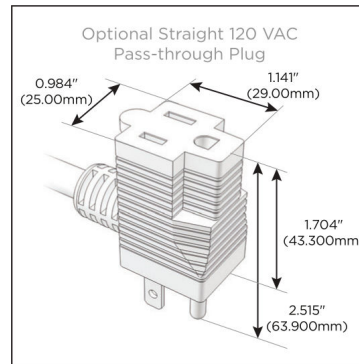

M-POWER-4T

AC POWER & DATA CONNECTIVITY SOLUTION

M-POWER-4TW-ASAR-S3ATP

Specs:

Modules/Ports:

- **A** Tamper Resistant AC Receptacle
- **S** USB-C (25W High Speed Charging Port)
- **R** Switched AC (Rocker Switch)