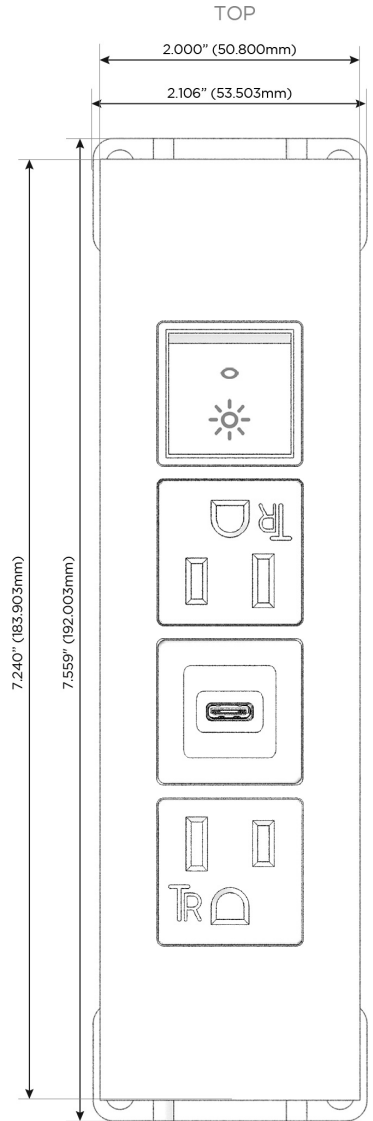

M-POWER-4T

AC POWER & DATA CONNECTIVITY SOLUTION

M-POWER-4TW-ASAR-CUATP

Specs:

Modules/Ports:

- **A** Tamper Resistant AC Receptacle
- **S** USB-C (25W High Speed Charging Port)
- **R** Switched AC (Rocker Switch)

Distributed by

Mormax Company, Inc.

8 Westchester Plaza

Elmsford, NY 10523

914-699-0101

sales@mormax.com

mormax.com