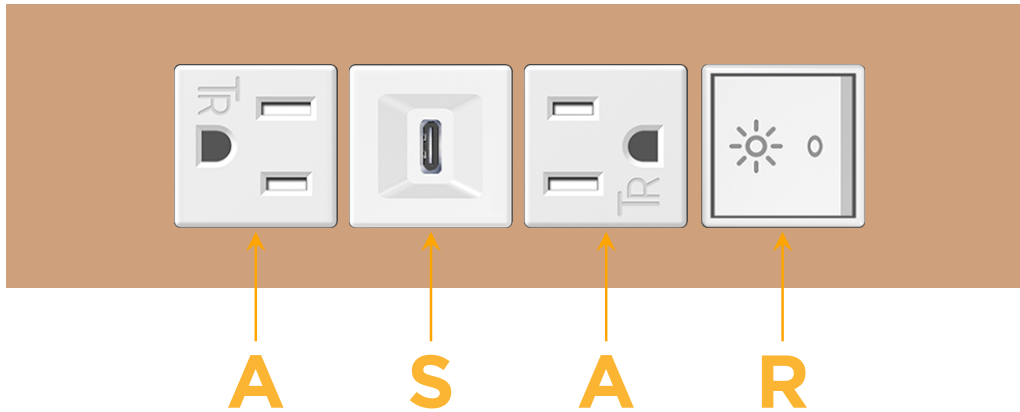

M-POWER-4T

AC POWER & DATA CONNECTIVITY SOLUTION

M-POWER-4TW-ASAR-CUATP

Distributed by

Mormax Company, Inc.

8 Westchester Plaza

Elmsford, NY 10523

914-699-0101

sales@mormax.com

mormax.com

Metro Light & Power's line of power & data solutions offers sophisticated design elements combined with greater ease of installation. Streamlined and low-profile, enhanced by side-exiting cords, our outlets advance the industry with their cutting edge look and feel. We believe flexibility is key, and we provide a variety of mounting options, including the ability to mount in limited spaces. Our outlets are available in many finishes and configurations, in addition to a custom color and finish capability for our clients.

Trim Plate Finish: **COPPER (ABS)**

Custom Finishes Available

M-POWER-4TW-ASAR-CUATP

Features:

Module/Port Options:

- **A** Tamper Resistant AC Receptacle
- **E** USB-A & USB-C (20W)
- **M** Double USB-A (Fast Charging Ports - 18W)
- **H** HDMI
- **6** CAT 6
- **12** RJ 12
- **X** Switched AC
- **Y** 3-Way Switch (Low Voltage)
- **V** USB-C (45W High Speed Charging Port)
- **S** USB-C (25W High Speed Charging Port)
- **R** Switched AC (Rocker Switch)
- **D** Dimmer Switch

Plug:

Supplied with Low Profile Flat 45° Angle 120 VAC Plug

Optional Standard Straight 120 VAC Plug

Optional Straight 120 VAC Pass-through Plug

- CLEAN, COMPACT DESIGN
- STREAMLINED
- LOW PROFILE
- SIDE-EXITING CORDS
- PLUG & PLAY
- 6' AC CORD & PLUG (FLAT PLUG STANDARD)
- CUSTOMIZABLE CONFIGURATIONS AND FINISHES
- UL LISTED FOR MOUNTING IN FURNITURE
- 15A