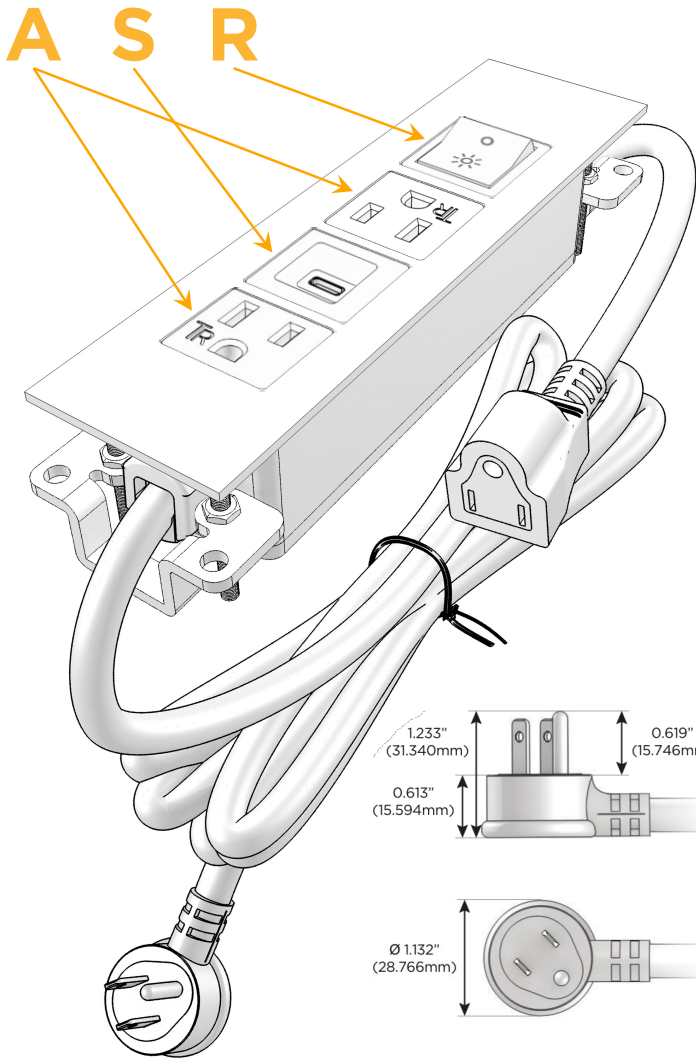

Trim Plate Finish: **COPPER (ABS)**

Custom Finishes Available

M-POWER-4TW-ASAR-CUATP

Features:

**Module/Port Options:**

- A** Tamper Resistant AC Receptacle
- E** USB-A & USB-C (20W)
- M** Double USB-A (Fast Charging Ports - 18W)
- H** HDMI
- 6** CAT 6
- 12** RJ 12
- X** Switched AC
- Y** 3-Way Switch (Low Voltage)
- V** USB-C (45W High Speed Charging Port)
- S** USB-C (25W High Speed Charging Port)
- R** Switched AC (Rocker Switch)
- D** Dimmer Switch

**Plug:**

Supplied with Low Profile Flat 45° Angle 120 VAC Plug

Optional Standard Straight 120 VAC Plug

Optional Straight 120 VAC Pass-through Plug

- CLEAN, COMPACT DESIGN
- STREAMLINED
- LOW PROFILE
- SIDE-EXITING CORDS
- PLUG & PLAY
- 6' AC CORD & PLUG (FLAT PLUG STANDARD)
- CUSTOMIZABLE CONFIGURATIONS AND FINISHES
- UL LISTED FOR MOUNTING IN FURNITURE
- 15A

### Modules/Ports:

- A** Tamper Resistant AC Receptacle
- S** USB-C (25W High Speed Charging Port)
- R** Switched AC (Rocker Switch)

Distributed by

Mormax Company, Inc.

8 Westchester Plaza

Elmsford, NY 10523