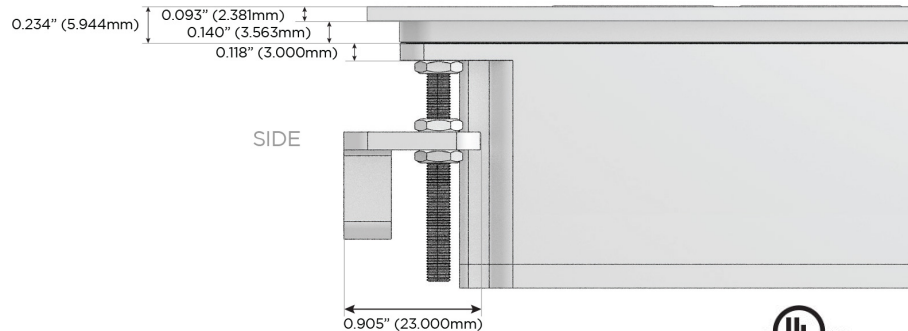

### Modules/Ports:

- A** Tamper Resistant AC Receptacle
- S** USB-C (25W High Speed Charging Port)
- R** Switched AC (Rocker Switch)

Distributed by

Mormax Company, Inc.

8 Westchester Plaza

Elmsford, NY 10523