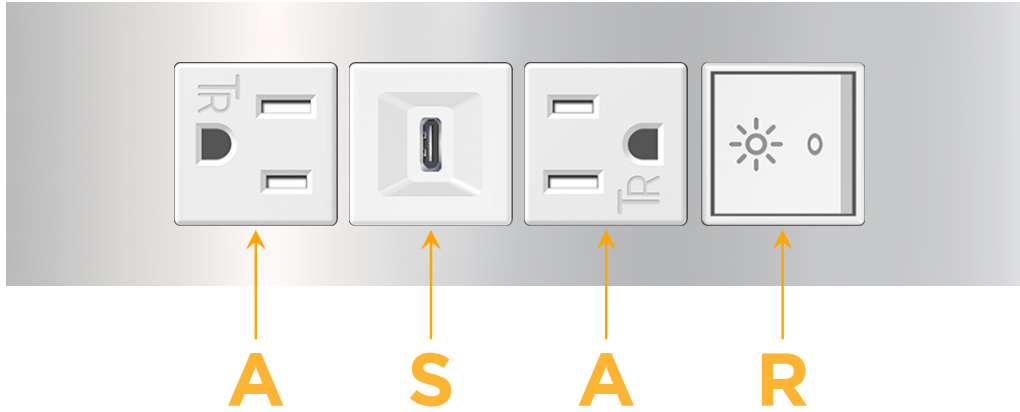

M-POWER-4T

AC POWER & DATA CONNECTIVITY SOLUTION

M-POWER-4TW-ASAR-CRATP

Distributed by

Mormax Company, Inc.

8 Westchester Plaza

Elmsford, NY 10523

914-699-0101

sales@mormax.com

mormax.com

Metro Light & Power's line of power & data solutions offers sophisticated design elements combined with greater ease of installation. Streamlined and low-profile, enhanced by side-exiting cords, our outlets advance the industry with their cutting edge look and feel. We believe flexibility is key, and we provide a variety of mounting options, including the ability to mount in limited spaces. Our outlets are available in many finishes and configurations, in addition to a custom color and finish capability for our clients.

Trim Plate Finish: **CHROME (ABS)**

Custom Finishes Available

M-POWER-4TW-ASAR-CRATP

Features:

Module/Port Options:

- **A** Tamper Resistant AC Receptacle
- **E** USB-A & USB-C (20W)
- **M** Double USB-A (Fast Charging Ports - 18W)
- **H** HDMI
- **6** CAT 6
- **12** RJ 12
- **X** Switched AC
- **Y** 3-Way Switch (Low Voltage)
- **V** USB-C (45W High Speed Charging Port)
- **S** USB-C (25W High Speed Charging Port)
- **R** Switched AC (Rocker Switch)
- **D** Dimmer Switch

Plug:

Supplied with Low Profile Flat 45° Angle 120 VAC Plug

Optional Standard Straight 120 VAC Plug

Optional Straight 120 VAC Pass-through Plug

- CLEAN, COMPACT DESIGN
- STREAMLINED
- LOW PROFILE
- SIDE-EXITING CORDS
- PLUG & PLAY
- 6' AC CORD & PLUG (FLAT PLUG STANDARD)
- CUSTOMIZABLE CONFIGURATIONS AND FINISHES
- UL LISTED FOR MOUNTING IN FURNITURE
- 15A