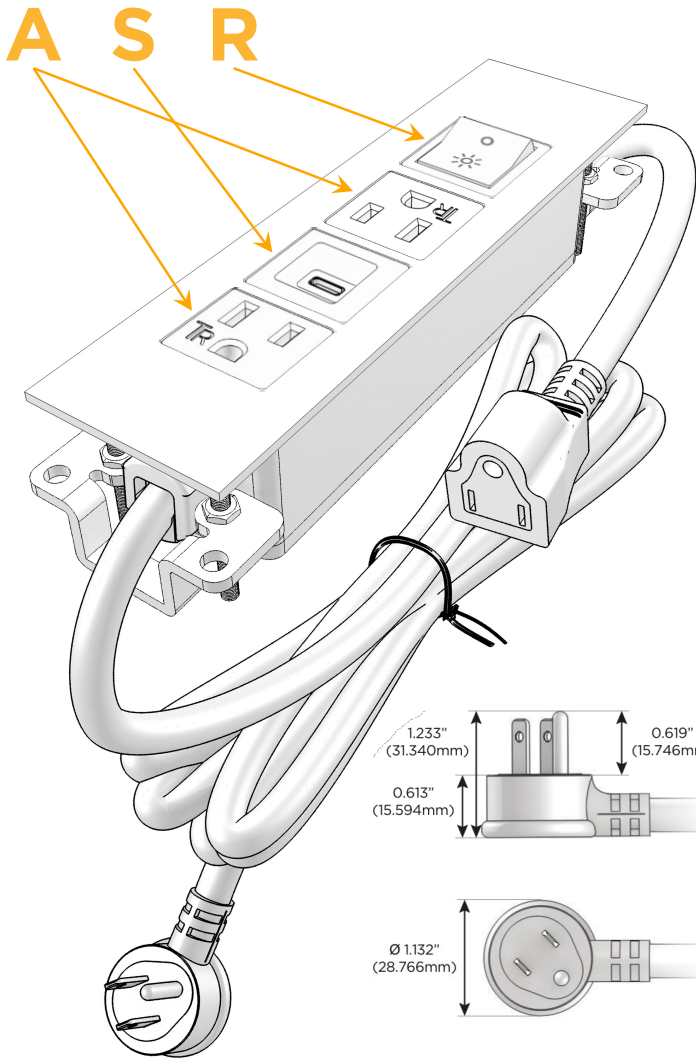

Trim Plate Finish: **CHROME (ABS)**

*Custom Finishes Available*

M-POWER-4TW-ASAR-CRATP

Features:

**Module/Port Options:**

- A** Tamper Resistant AC Receptacle
- E** USB-A & USB-C (20W)
- M** Double USB-A (Fast Charging Ports - 18W)
- H** HDMI
- 6** CAT 6
- 12** RJ 12
- X** Switched AC
- Y** 3-Way Switch (Low Voltage)
- V** USB-C (45W High Speed Charging Port)
- S** USB-C (25W High Speed Charging Port)
- R** Switched AC (Rocker Switch)
- D** Dimmer Switch

**Plug:**

Supplied with Low Profile Flat 45° Angle 120 VAC Plug

Optional Standard Straight 120 VAC Plug

Optional Straight 120 VAC Pass-through Plug

- CLEAN, COMPACT DESIGN
- STREAMLINED
- LOW PROFILE
- SIDE-EXITING CORDS
- PLUG & PLAY
- 6' AC CORD & PLUG (FLAT PLUG STANDARD)
- CUSTOMIZABLE CONFIGURATIONS AND FINISHES
- UL LISTED FOR MOUNTING IN FURNITURE
- 15A

## AC POWER & DATA CONNECTIVITY SOLUTION

M-POWER-4TW-ASAR-CRATP

Specs:

### Modules/Ports:

- A** Tamper Resistant AC Receptacle
- S** USB-C (25W High Speed Charging Port)
- R** Switched AC (Rocker Switch)

Distributed by

Mormax Company, Inc.

8 Westchester Plaza

Elmsford, NY 10523