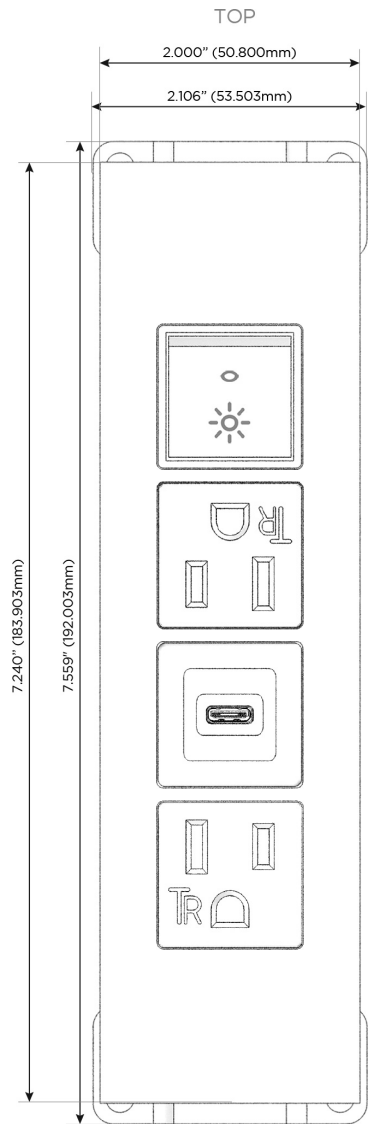

M-POWER-4T

AC POWER & DATA CONNECTIVITY SOLUTION

M-POWER-4TW-ASAR-CRATP

Specs:

Modules/Ports:

- **A** Tamper Resistant AC Receptacle
- **S** USB-C (25W High Speed Charging Port)
- **R** Switched AC (Rocker Switch)

Distributed by

Mormax Company, Inc.

8 Westchester Plaza

Elmsford, NY 10523

914-699-0101

sales@mormax.com

mormax.com