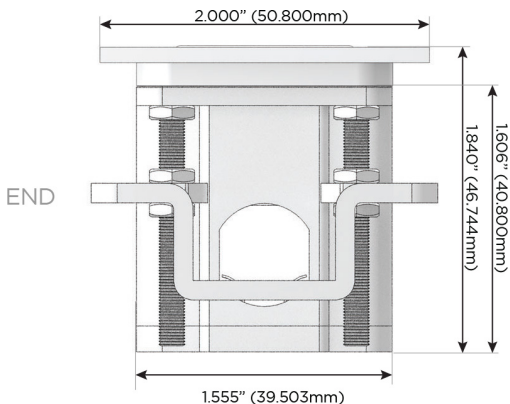

M-POWER-4T

AC POWER & DATA CONNECTIVITY SOLUTION

M-POWER-4TW-ASAR-BZ5AATP

Specs:

Modules/Ports:

- **A** Tamper Resistant AC Receptacle
- **S** USB-C (25W High Speed Charging Port)
- **R** Switched AC (Rocker Switch)

Distributed by

Mormax Company, Inc.

8 Westchester Plaza

Elmsford, NY 10523

914-699-0101

sales@mormax.com

mormax.com