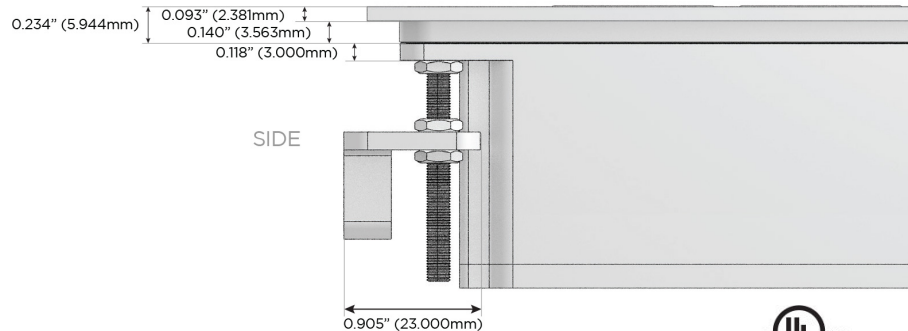

M-POWER-4T

AC POWER & DATA CONNECTIVITY SOLUTION

M-POWER-4TW-ASAR-BZ5AATP

Specs:

Modules/Ports:

- **A** Tamper Resistant AC Receptacle
- **S** USB-C (25W High Speed Charging Port)
- **R** Switched AC (Rocker Switch)

Distributed by

Mormax Company, Inc.

8 Westchester Plaza

Elmsford, NY 10523

914-699-0101

sales@mormax.com

mormax.com