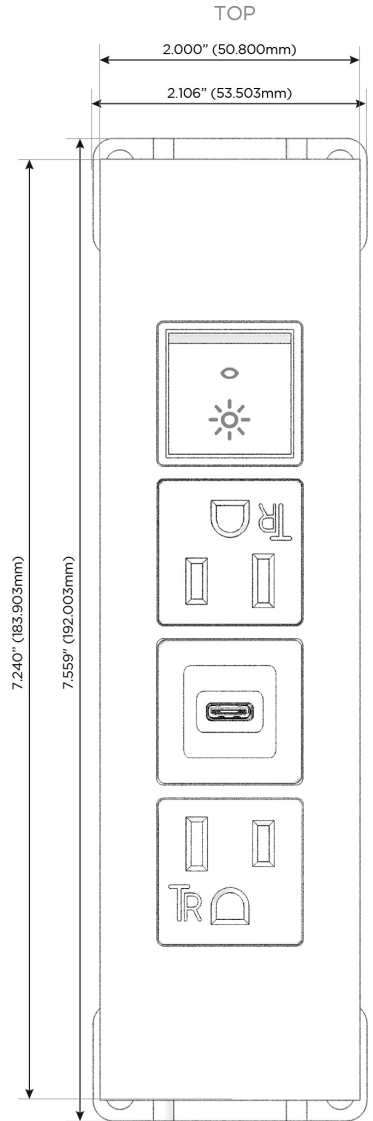

M-POWER-4T

AC POWER & DATA CONNECTIVITY SOLUTION

M-POWER-4TW-ASAR-BZ5AATP

Specs:

Modules/Ports:

- **A** Tamper Resistant AC Receptacle
- **S** USB-C (25W High Speed Charging Port)
- **R** Switched AC (Rocker Switch)

Distributed by

Mormax Company, Inc.

8 Westchester Plaza

Elmsford, NY 10523

914-699-0101

sales@mormax.com

mormax.com