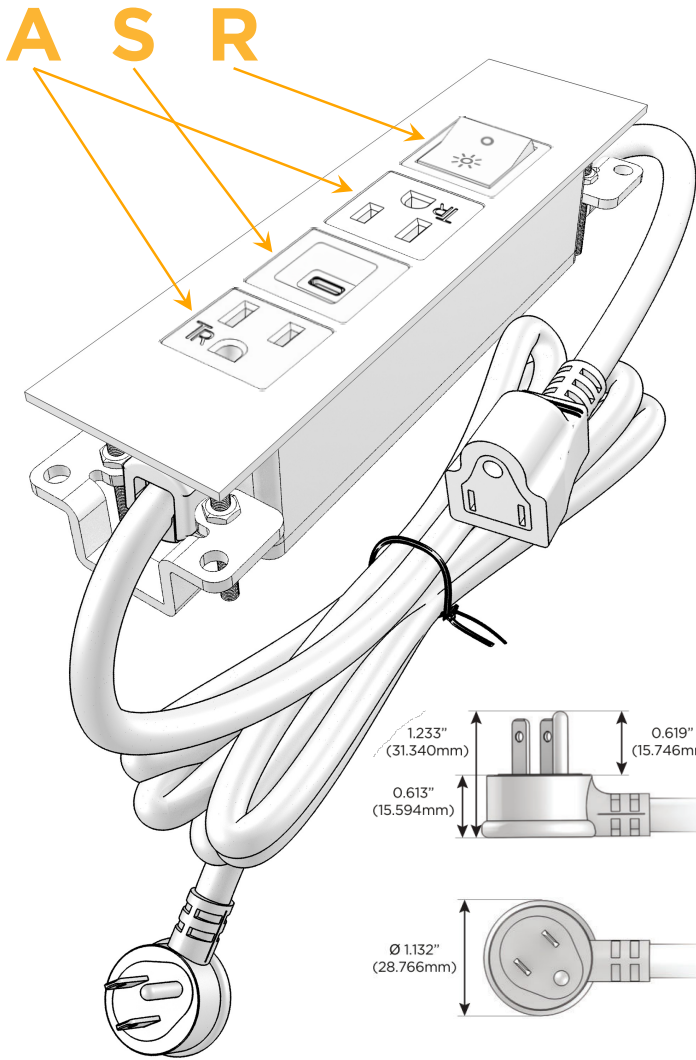

### Module/Port Options:

- A** Tamper Resistant AC Receptacle
- E** USB-A & USB-C (20W)
- M** Double USB-A (Fast Charging Ports - 18W)
- H** HDMI
- 6** CAT 6
- 12** RJ 12
- X** Switched AC
- Y** 3-Way Switch (Low Voltage)
- V** USB-C (45W High Speed Charging Port)
- S** USB-C (25W High Speed Charging Port)
- R** Switched AC (Rocker Switch)
- D** Dimmer Switch

### Plug:

Supplied with Low Profile Flat 45° Angle 120 VAC Plug

Optional Standard Straight 120 VAC Plug

Optional Straight 120 VAC Pass-through Plug

- CLEAN, COMPACT DESIGN
- STREAMLINED
- LOW PROFILE
- SIDE-EXITING CORDS
- PLUG & PLAY
- 6' AC CORD & PLUG (FLAT PLUG STANDARD)
- CUSTOMIZABLE CONFIGURATIONS AND FINISHES
- UL LISTED FOR MOUNTING IN FURNITURE
- 15A

## AC POWER & DATA CONNECTIVITY SOLUTION

M-POWER-4TW-ASAR-BZ5AATP

Specs:

### Modules/Ports:

- A** Tamper Resistant AC Receptacle
- S** USB-C (25W High Speed Charging Port)
- R** Switched AC (Rocker Switch)

Distributed by

Mormax Company, Inc.

8 Westchester Plaza

Elmsford, NY 10523