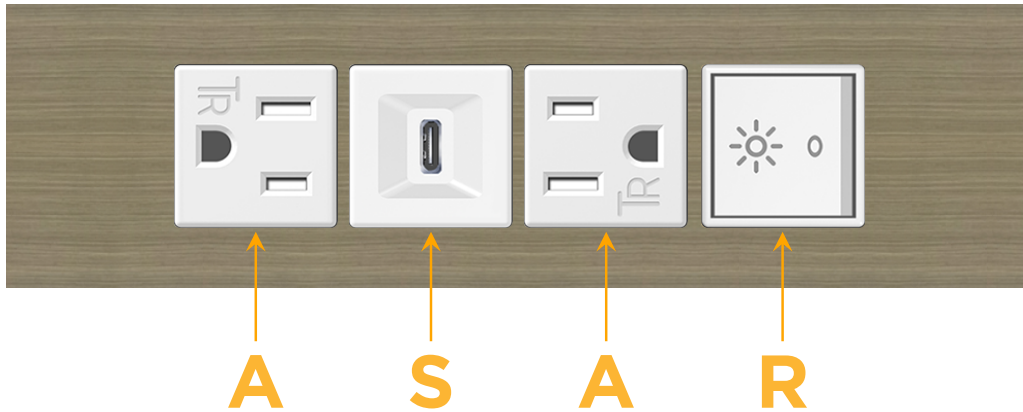

M-POWER-4T

AC POWER & DATA CONNECTIVITY SOLUTION

M-POWER-4TW-ASAR-BZ5AATP

Distributed by

Mormax Company, Inc.

8 Westchester Plaza

Elmsford, NY 10523

914-699-0101

sales@mormax.com

mormax.com

Metro Light & Power's line of power & data solutions offers sophisticated design elements combined with greater ease of installation. Streamlined and low-profile, enhanced by side-exiting cords, our outlets advance the industry with their cutting edge look and feel. We believe flexibility is key, and we provide a variety of mounting options, including the ability to mount in limited spaces. Our outlets are available in many finishes and configurations, in addition to a custom color and finish capability for our clients.

Trim Plate Finish: **ANTIQUED ARCHITECTURAL BRONZE (ABS)**

Custom Finishes Available

M-POWER-4TW-ASAR-BZ5AATP

Features:

Module/Port Options:

- **A** Tamper Resistant AC Receptacle
- **E** USB-A & USB-C (20W)
- **M** Double USB-A (Fast Charging Ports - 18W)
- **H** HDMI
- **6** CAT 6
- **12** RJ 12
- **X** Switched AC
- **Y** 3-Way Switch (Low Voltage)
- **V** USB-C (45W High Speed Charging Port)
- **S** USB-C (25W High Speed Charging Port)
- **R** Switched AC (Rocker Switch)
- **D** Dimmer Switch

Plug:

Supplied with Low Profile Flat 45° Angle 120 VAC Plug

Optional Standard Straight 120 VAC Plug

Optional Straight 120 VAC Pass-through Plug

- CLEAN, COMPACT DESIGN
- STREAMLINED
- LOW PROFILE
- SIDE-EXITING CORDS
- PLUG & PLAY
- 6' AC CORD & PLUG (FLAT PLUG STANDARD)
- CUSTOMIZABLE CONFIGURATIONS AND FINISHES
- UL LISTED FOR MOUNTING IN FURNITURE
- 15A