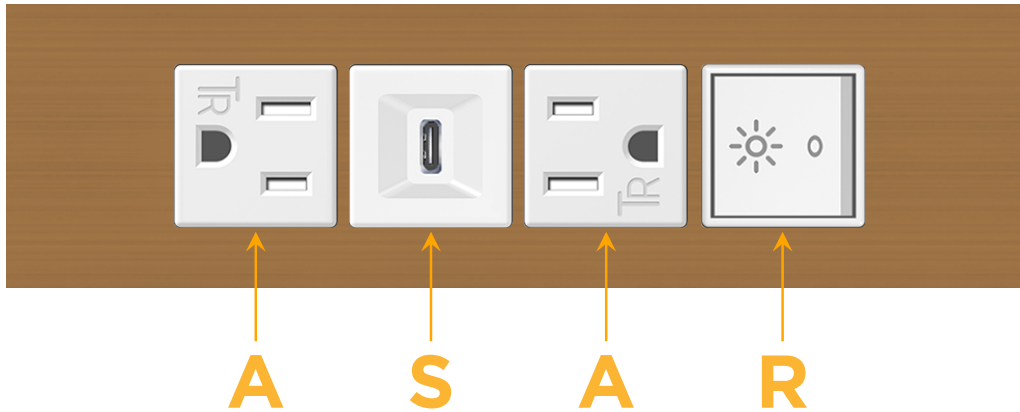

M-POWER-4T

AC POWER & DATA CONNECTIVITY SOLUTION

M-POWER-4TW-ASAR-BZ4TP

Distributed by

Mormax Company, Inc.

8 Westchester Plaza

Elmsford, NY 10523

914-699-0101

sales@mormax.com

mormax.com

Metro Light & Power's line of power & data solutions offers sophisticated design elements combined with greater ease of installation. Streamlined and low-profile, enhanced by side-exiting cords, our outlets advance the industry with their cutting edge look and feel. We believe flexibility is key, and we provide a variety of mounting options, including the ability to mount in limited spaces. Our outlets are available in many finishes and configurations, in addition to a custom color and finish capability for our clients.

Trim Plate Finish: **SOLID BRONZE BRUSHED**

Custom Finishes Available

M-POWER-4TW-ASAR-BZ4TP

Features:

Module/Port Options:

- **A** Tamper Resistant AC Receptacle
- **E** USB-A & USB-C (20W)
- **M** Double USB-A (Fast Charging Ports - 18W)
- **H** HDMI
- **6** CAT 6
- **12** RJ 12
- **X** Switched AC
- **Y** 3-Way Switch (Low Voltage)
- **V** USB-C (45W High Speed Charging Port)
- **S** USB-C (25W High Speed Charging Port)
- **R** Switched AC (Rocker Switch)
- **D** Dimmer Switch

Plug:

Supplied with Low Profile Flat 45° Angle 120 VAC Plug

Optional Standard Straight 120 VAC Plug

Optional Straight 120 VAC Pass-through Plug

- CLEAN, COMPACT DESIGN
- STREAMLINED
- LOW PROFILE
- SIDE-EXITING CORDS
- PLUG & PLAY
- 6' AC CORD & PLUG (FLAT PLUG STANDARD)
- CUSTOMIZABLE CONFIGURATIONS AND FINISHES
- UL LISTED FOR MOUNTING IN FURNITURE
- 15A