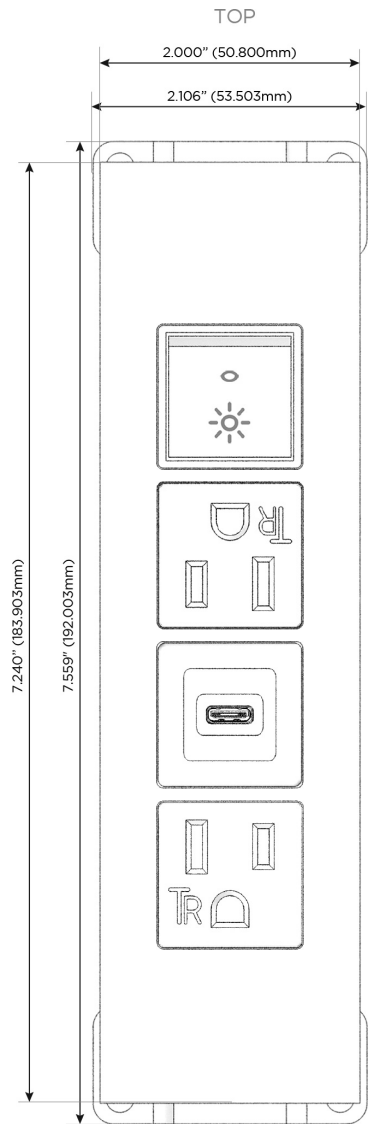

M-POWER-4T

AC POWER & DATA CONNECTIVITY SOLUTION

M-POWER-4TW-ASAR-BZ4TP

Specs:

Modules/Ports:

- **A** Tamper Resistant AC Receptacle
- **S** USB-C (25W High Speed Charging Port)
- **R** Switched AC (Rocker Switch)

Distributed by

Mormax Company, Inc.

8 Westchester Plaza

Elmsford, NY 10523

914-699-0101

sales@mormax.com

mormax.com