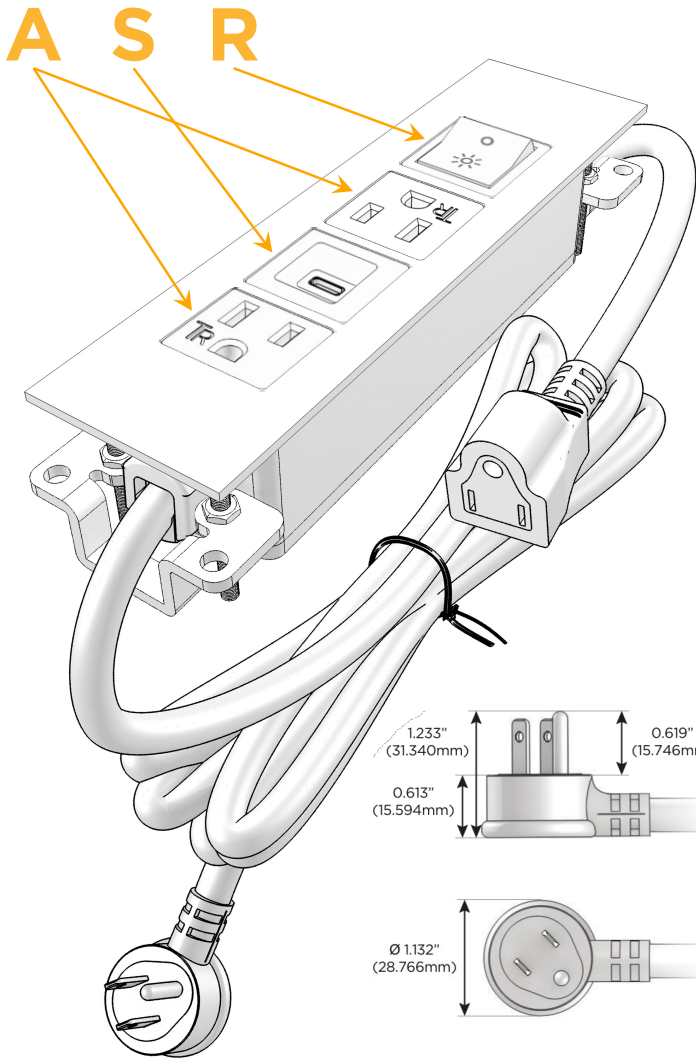

#### Module/Port Options:

- A** Tamper Resistant AC Receptacle
- E** USB-A & USB-C (20W)
- M** Double USB-A (Fast Charging Ports - 18W)
- H** HDMI
- 6** CAT 6
- 12** RJ 12
- X** Switched AC
- Y** 3-Way Switch (Low Voltage)
- V** USB-C (45W High Speed Charging Port)
- S** USB-C (25W High Speed Charging Port)
- R** Switched AC (Rocker Switch)
- D** Dimmer Switch

#### Plug:

Supplied with Low Profile Flat 45° Angle 120 VAC Plug

Optional Standard Straight 120 VAC Plug

Optional Straight 120 VAC Pass-through Plug

- CLEAN, COMPACT DESIGN
- STREAMLINED
- LOW PROFILE
- SIDE-EXITING CORDS
- PLUG & PLAY
- 6' AC CORD & PLUG (FLAT PLUG STANDARD)
- CUSTOMIZABLE CONFIGURATIONS AND FINISHES
- UL LISTED FOR MOUNTING IN FURNITURE
- 15A

## AC POWER & DATA CONNECTIVITY SOLUTION

M-POWER-4TW-ASAR-BZ4TP

Specs:

### Modules/Ports:

- A** Tamper Resistant AC Receptacle
- S** USB-C (25W High Speed Charging Port)
- R** Switched AC (Rocker Switch)

Distributed by

Mormax Company, Inc.

8 Westchester Plaza

Elmsford, NY 10523