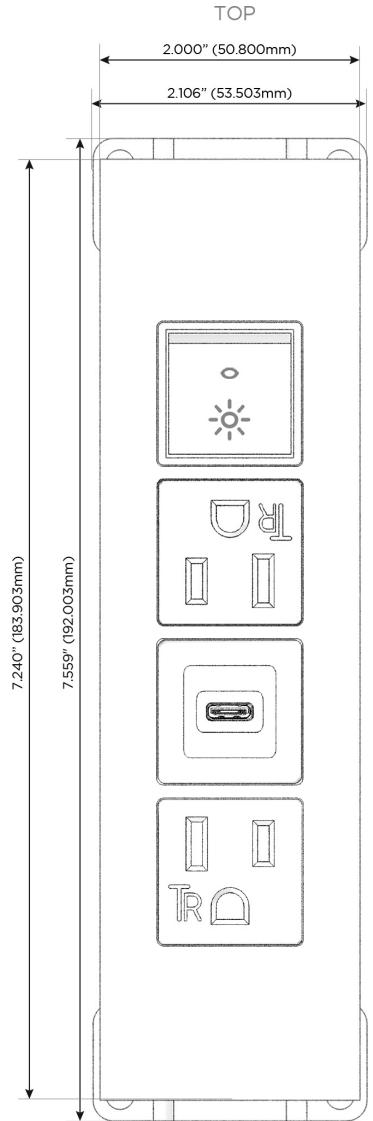

Trim Plate Finish: **BRASS (ABS)**

Custom Finishes Available

M-POWER-4TW-ASAR-BRATP

Features:

Module/Port Options:

- A** Tamper Resistant AC Receptacle
- E** USB-A & USB-C (20W)
- M** Double USB-A (Fast Charging Ports - 18W)
- H** HDMI
- 6** CAT 6
- 12** RJ 12
- X** Switched AC
- Y** 3-Way Switch (Low Voltage)
- V** USB-C (45W High Speed Charging Port)
- S** USB-C (25W High Speed Charging Port)
- R** Switched AC (Rocker Switch)
- D** Dimmer Switch

Plug:

Supplied with Low Profile Flat 45° Angle 120 VAC Plug

Optional Standard Straight 120 VAC Plug

Optional Straight 120 VAC Pass-through Plug

- CLEAN, COMPACT DESIGN
- STREAMLINED
- LOW PROFILE
- SIDE-EXITING CORDS
- PLUG & PLAY
- 6' AC CORD & PLUG (FLAT PLUG STANDARD)
- CUSTOMIZABLE CONFIGURATIONS AND FINISHES
- UL LISTED FOR MOUNTING IN FURNITURE
- 15A

M-POWER-4T

AC POWER & DATA CONNECTIVITY SOLUTION

M-POWER-4TW-ASAR-BRATP

Specs:

Modules/Ports:

- A** Tamper Resistant AC Receptacle
- S** USB-C (25W High Speed Charging Port)
- R** Switched AC (Rocker Switch)