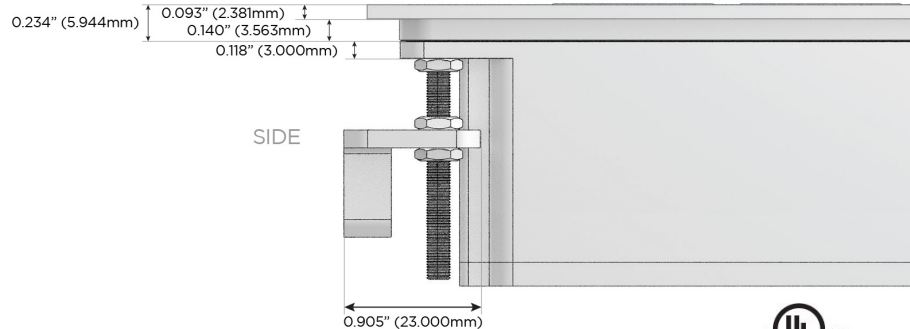

M-POWER-4T

AC POWER & DATA CONNECTIVITY SOLUTION

M-POWER-4TW-ASAR-BRATP

Specs:

Modules/Ports:

- A** Tamper Resistant AC Receptacle
- S** USB-C (25W High Speed Charging Port)
- R** Switched AC (Rocker Switch)