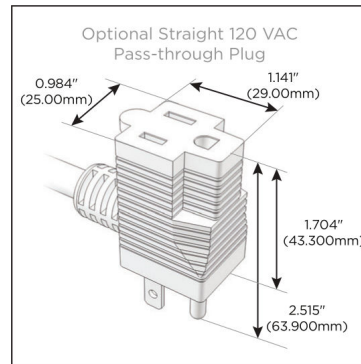

Plug:

Supplied with Low Profile Flat 45° Angle 120 VAC Plug

Optional Standard Straight 120 VAC Plug

Optional Straight 120 VAC Pass-through Plug

- CLEAN, COMPACT DESIGN
- STREAMLINED
- LOW PROFILE
- SIDE-EXITING CORDS
- PLUG & PLAY
- 6' AC CORD & PLUG (FLAT PLUG STANDARD)
- CUSTOMIZABLE CONFIGURATIONS AND FINISHES
- UL LISTED FOR MOUNTING IN FURNITURE
- 15A

M-POWER-4T

AC POWER & DATA CONNECTIVITY SOLUTION

M-POWER-4TW-ASAR-BRATP

Specs:

Modules/Ports:

- A** Tamper Resistant AC Receptacle
- S** USB-C (25W High Speed Charging Port)
- R** Switched AC (Rocker Switch)