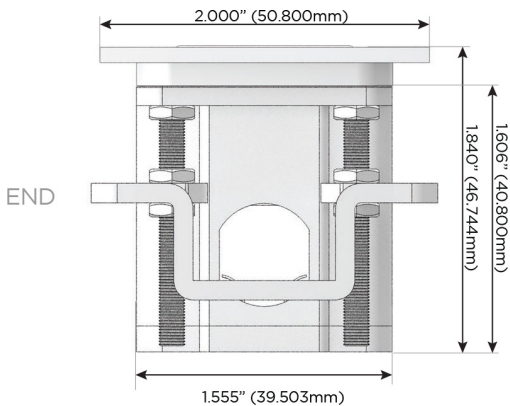

Plug:

Supplied with Low Profile Flat 45° Angle 120 VAC Plug

Optional Standard Straight 120 VAC Plug

Optional Straight 120 VAC Pass-through Plug

- CLEAN, COMPACT DESIGN
- STREAMLINED
- LOW PROFILE
- SIDE-EXITING CORDS
- PLUG & PLAY
- 6' AC CORD & PLUG (FLAT PLUG STANDARD)
- CUSTOMIZABLE CONFIGURATIONS AND FINISHES
- UL LISTED FOR MOUNTING IN FURNITURE
- 15A

M-POWER-4T

AC POWER & DATA CONNECTIVITY SOLUTION

M-POWER-4TW-ASAR-BRATP

Specs:

Modules/Ports:

- A** Tamper Resistant AC Receptacle
- S** USB-C (25W High Speed Charging Port)
- R** Switched AC (Rocker Switch)