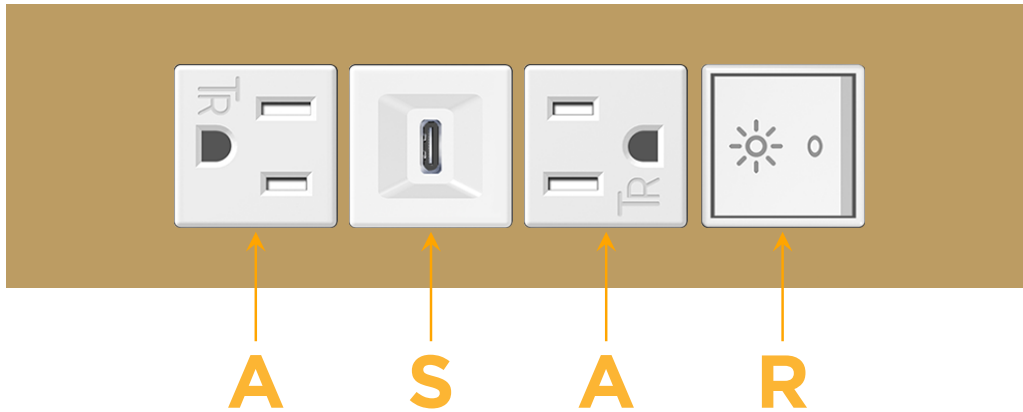

Trim Plate Finish: **BRASS (ABS)**

Custom Finishes Available

M-POWER-4TW-ASAR-BRATP

Features:

Module/Port Options:

- A** Tamper Resistant AC Receptacle
- E** USB-A & USB-C (20W)
- M** Double USB-A (Fast Charging Ports - 18W)
- H** HDMI
- 6** CAT 6
- 12** RJ 12
- X** Switched AC
- Y** 3-Way Switch (Low Voltage)
- V** USB-C (45W High Speed Charging Port)
- S** USB-C (25W High Speed Charging Port)
- R** Switched AC (Rocker Switch)
- D** Dimmer Switch

Plug:

Supplied with Low Profile Flat 45° Angle 120 VAC Plug

Optional Standard Straight 120 VAC Plug

Optional Straight 120 VAC Pass-through Plug

- CLEAN, COMPACT DESIGN
- STREAMLINED
- LOW PROFILE
- SIDE-EXITING CORDS
- PLUG & PLAY
- 6' AC CORD & PLUG (FLAT PLUG STANDARD)
- CUSTOMIZABLE CONFIGURATIONS AND FINISHES
- UL LISTED FOR MOUNTING IN FURNITURE
- 15A

M-POWER-4T

AC POWER & DATA CONNECTIVITY SOLUTION

M-POWER-4TW-ASAR-BRATP

Specs:

Modules/Ports:

- A** Tamper Resistant AC Receptacle
- S** USB-C (25W High Speed Charging Port)
- R** Switched AC (Rocker Switch)