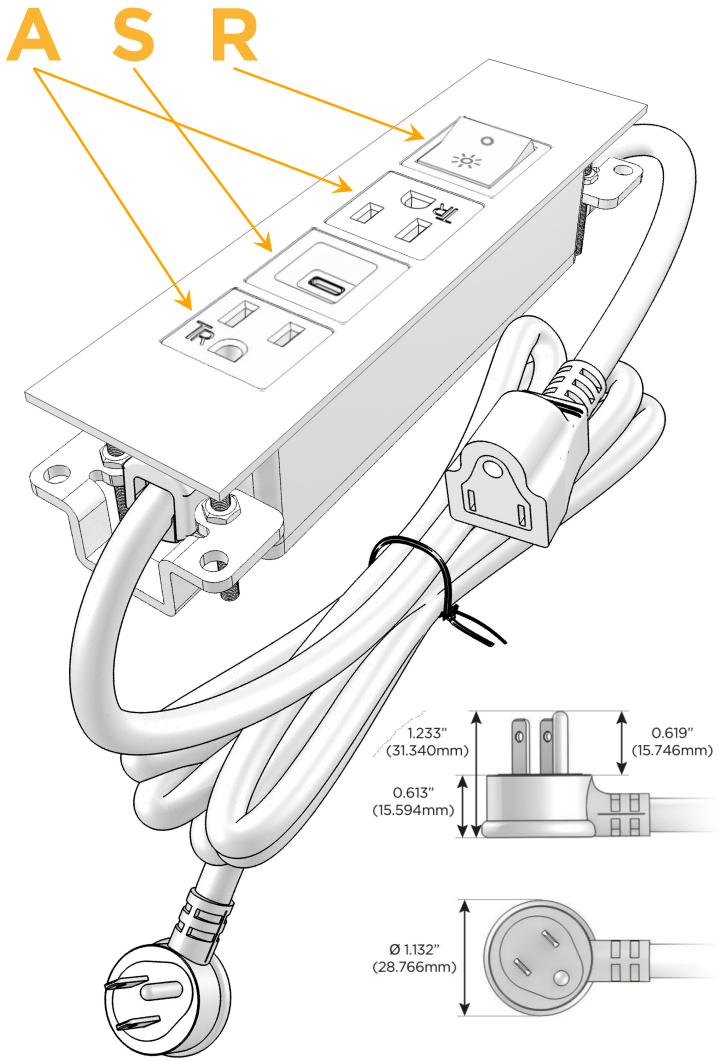

Trim Plate Finish: **BRASS (ABS)**

Custom Finishes Available

M-POWER-4TW-ASAR-BRATP

Features:

Module/Port Options:

- A** Tamper Resistant AC Receptacle
- E** USB-A & USB-C (20W)
- M** Double USB-A (Fast Charging Ports - 18W)
- H** HDMI
- 6** CAT 6
- 12** RJ 12
- X** Switched AC
- Y** 3-Way Switch (Low Voltage)
- V** USB-C (45W High Speed Charging Port)
- S** USB-C (25W High Speed Charging Port)
- R** Switched AC (Rocker Switch)
- D** Dimmer Switch

Plug:

Supplied with Low Profile Flat 45° Angle 120 VAC Plug

Optional Standard Straight 120 VAC Plug

Optional Straight 120 VAC Pass-through Plug

- CLEAN, COMPACT DESIGN
- STREAMLINED
- LOW PROFILE
- SIDE-EXITING CORDS
- PLUG & PLAY
- 6' AC CORD & PLUG (FLAT PLUG STANDARD)
- CUSTOMIZABLE CONFIGURATIONS AND FINISHES
- UL LISTED FOR MOUNTING IN FURNITURE
- 15A

M-POWER-4T

AC POWER & DATA CONNECTIVITY SOLUTION

M-POWER-4TW-ASAR-BRATP

Specs:

Modules/Ports:

- A** Tamper Resistant AC Receptacle
- S** USB-C (25W High Speed Charging Port)
- R** Switched AC (Rocker Switch)