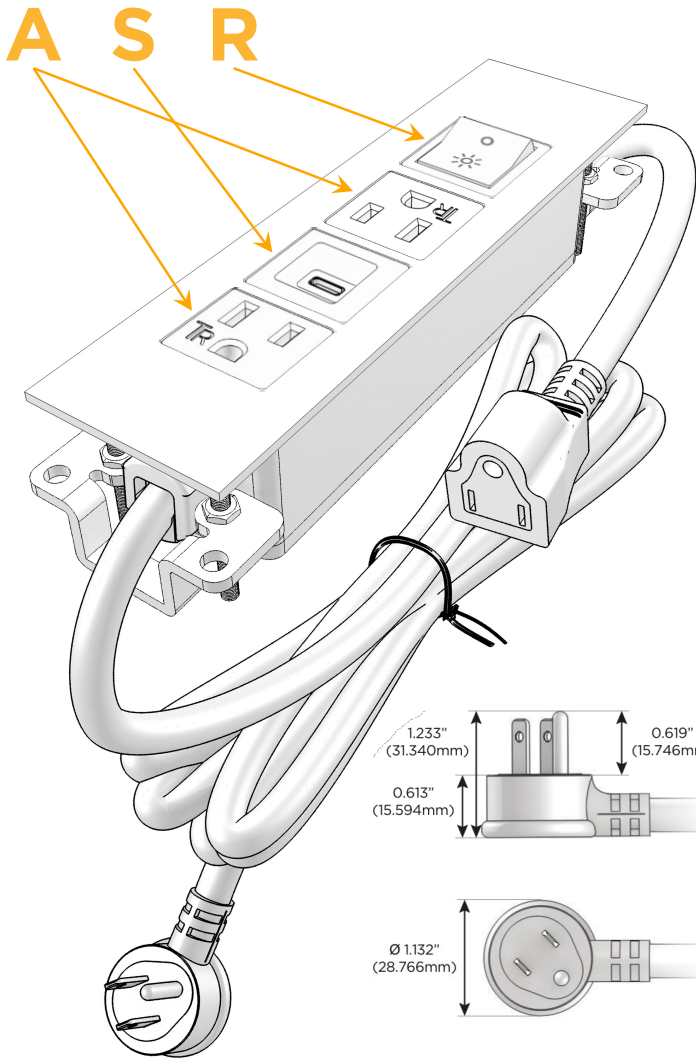

Trim Plate Finish: **BLACK (ABS)**

Custom Finishes Available

M-POWER-4TW-ASAR-BATP

Features:

**Module/Port Options:**

- A** Tamper Resistant AC Receptacle
- E** USB-A & USB-C (20W)
- M** Double USB-A (Fast Charging Ports - 18W)
- H** HDMI
- 6** CAT 6
- 12** RJ 12
- X** Switched AC
- Y** 3-Way Switch (Low Voltage)
- V** USB-C (45W High Speed Charging Port)
- S** USB-C (25W High Speed Charging Port)
- R** Switched AC (Rocker Switch)
- D** Dimmer Switch

**Plug:**

Supplied with Low Profile Flat 45° Angle 120 VAC Plug

Optional Standard Straight 120 VAC Plug

Optional Straight 120 VAC Pass-through Plug

- CLEAN, COMPACT DESIGN
- STREAMLINED
- LOW PROFILE
- SIDE-EXITING CORDS
- PLUG & PLAY
- 6' AC CORD & PLUG (FLAT PLUG STANDARD)
- CUSTOMIZABLE CONFIGURATIONS AND FINISHES
- UL LISTED FOR MOUNTING IN FURNITURE
- 15A

## AC POWER & DATA CONNECTIVITY SOLUTION

M-POWER-4TW-ASAR-BATP

Specs:

### Modules/Ports:

- A** Tamper Resistant AC Receptacle
- S** USB-C (25W High Speed Charging Port)
- R** Switched AC (Rocker Switch)

Distributed by

Mormax Company, Inc.

8 Westchester Plaza

Elmsford, NY 10523