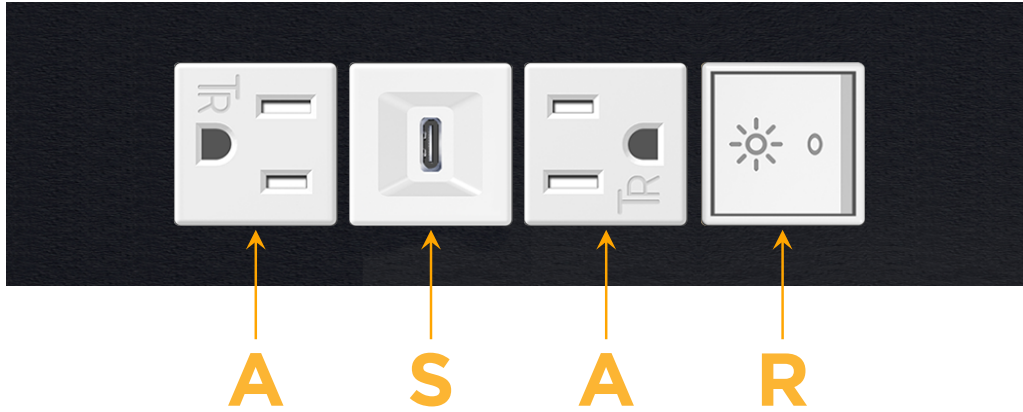

Trim Plate Finish: **BLACK (ABS)**

Custom Finishes Available

M-POWER-4TW-ASAR-BATP

Features:

**Module/Port Options:**

- A** Tamper Resistant AC Receptacle
- E** USB-A & USB-C (20W)
- M** Double USB-A (Fast Charging Ports - 18W)
- H** HDMI
- 6** CAT 6
- 12** RJ 12
- X** Switched AC
- Y** 3-Way Switch (Low Voltage)
- V** USB-C (45W High Speed Charging Port)
- S** USB-C (25W High Speed Charging Port)
- R** Switched AC (Rocker Switch)
- D** Dimmer Switch

**Plug:**

Supplied with Low Profile Flat 45° Angle 120 VAC Plug

Optional Standard Straight 120 VAC Plug

Optional Straight 120 VAC Pass-through Plug

- CLEAN, COMPACT DESIGN
- STREAMLINED
- LOW PROFILE
- SIDE-EXITING CORDS
- PLUG & PLAY
- 6' AC CORD & PLUG (FLAT PLUG STANDARD)
- CUSTOMIZABLE CONFIGURATIONS AND FINISHES
- UL LISTED FOR MOUNTING IN FURNITURE
- 15A

### Modules/Ports:

- A** Tamper Resistant AC Receptacle
- S** USB-C (25W High Speed Charging Port)
- R** Switched AC (Rocker Switch)

Distributed by

Mormax Company, Inc.

8 Westchester Plaza

Elmsford, NY 10523