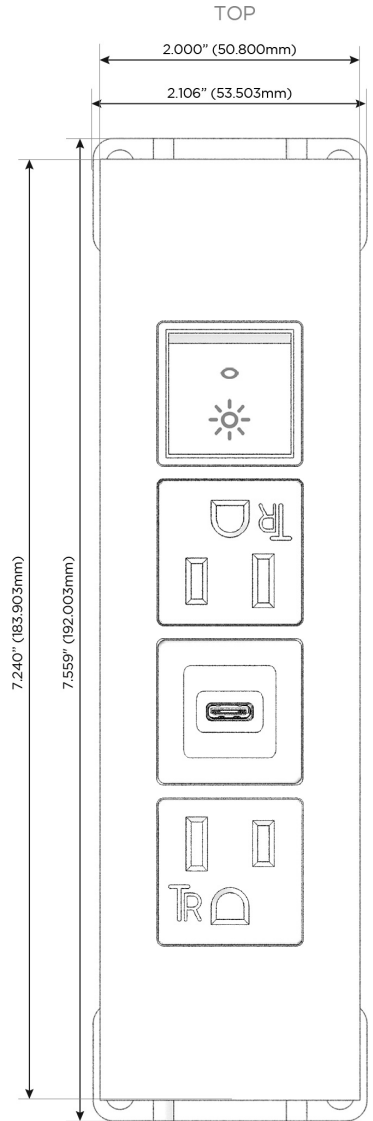

M-POWER-4T

AC POWER & DATA CONNECTIVITY SOLUTION

M-POWER-4TW-ASAR-BATP

Specs:

Modules/Ports:

- **A** Tamper Resistant AC Receptacle
- **S** USB-C (25W High Speed Charging Port)
- **R** Switched AC (Rocker Switch)

Distributed by

Mormax Company, Inc.

8 Westchester Plaza

Elmsford, NY 10523

914-699-0101

sales@mormax.com

mormax.com