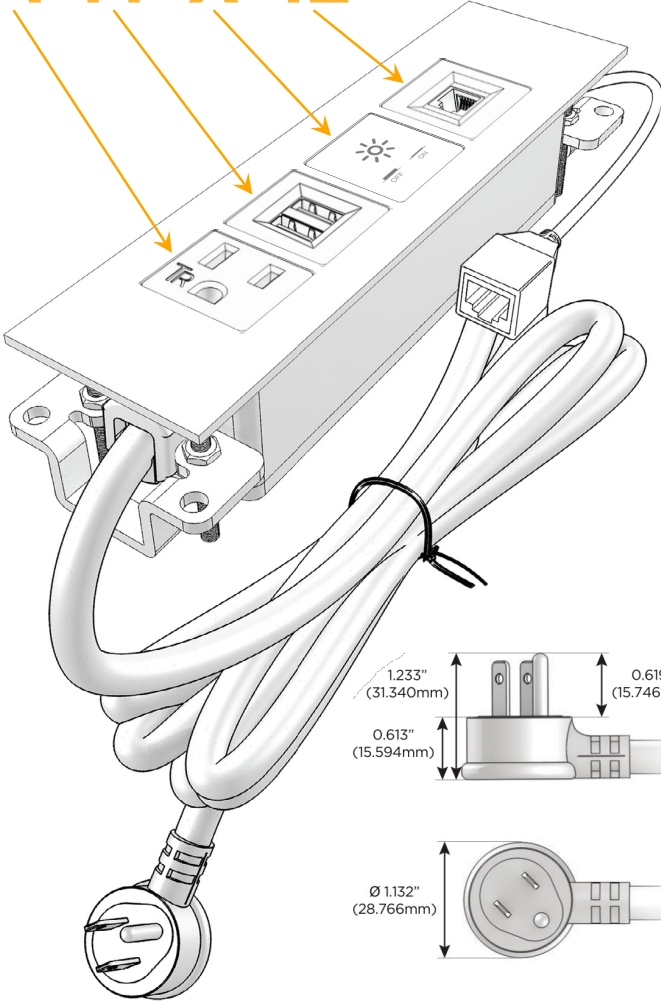

M-POWER-4T

AC POWER & DATA CONNECTIVITY SOLUTION

M-POWER-4TW-AMX12-S3ATP

Specs:

Modules/Ports:

- **A** Tamper Resistant AC Receptacle
- **M** Double USB-A (Fast Charging Ports - 18W)
- **X** Switched AC
- **12** RJ 12

A M X 12