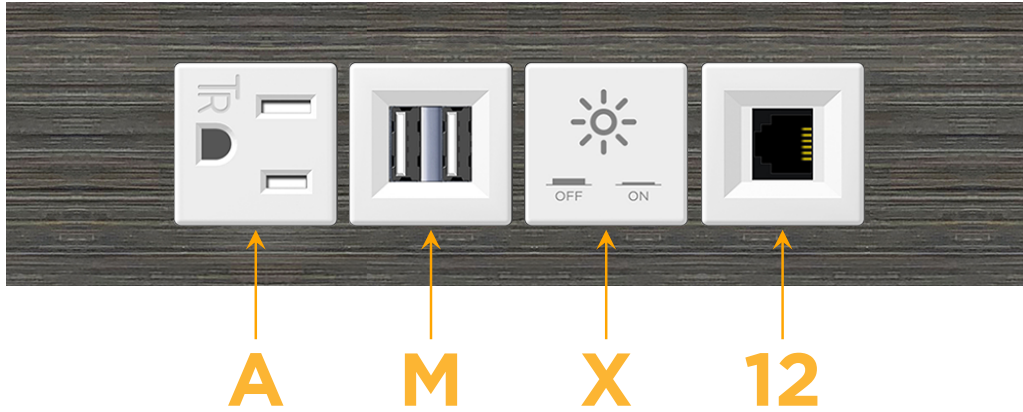

M-POWER-4T

AC POWER & DATA CONNECTIVITY SOLUTION

M-POWER-4TW-AMX12-S3ATP

Distributed by

Mormax Company, Inc.

8 Westchester Plaza

Elmsford, NY 10523

914-699-0101

sales@mormax.com

mormax.com

Metro Light & Power's line of power & data solutions offers sophisticated design elements combined with greater ease of installation. Streamlined and low-profile, enhanced by side-exiting cords, our outlets advance the industry with their cutting edge look and feel. We believe flexibility is key, and we provide a variety of mounting options, including the ability to mount in limited spaces. Our outlets are available in many finishes and configurations, in addition to a custom color and finish capability for our clients.

Trim Plate Finish: **GUNMETAL (ABS)**

Custom Finishes Available

M-POWER-4TW-AMX12-S3ATP

Features:

Module/Port Options:

- **A** Tamper Resistant AC Receptacle
- **E** USB-A & USB-C (20W)
- **M** Double USB-A (Fast Charging Ports - 18W)
- **H** HDMI
- **6** CAT 6
- **12** RJ 12
- **X** Switched AC
- **Y** 3-Way Switch (Low Voltage)
- **V** USB-C (45W High Speed Charging Port)
- **S** USB-C (25W High Speed Charging Port)
- **R** Switched AC (Rocker Switch)
- **D** Dimmer Switch

Plug:

Supplied with Low Profile Flat 45° Angle 120 VAC Plug

Optional Standard Straight 120 VAC Plug

Optional Straight 120 VAC Pass-through Plug

- CLEAN, COMPACT DESIGN
- STREAMLINED
- LOW PROFILE
- SIDE-EXITING CORDS
- PLUG & PLAY
- 6' AC CORD & PLUG (FLAT PLUG STANDARD)
- CUSTOMIZABLE CONFIGURATIONS AND FINISHES
- UL LISTED FOR MOUNTING IN FURNITURE
- 15A