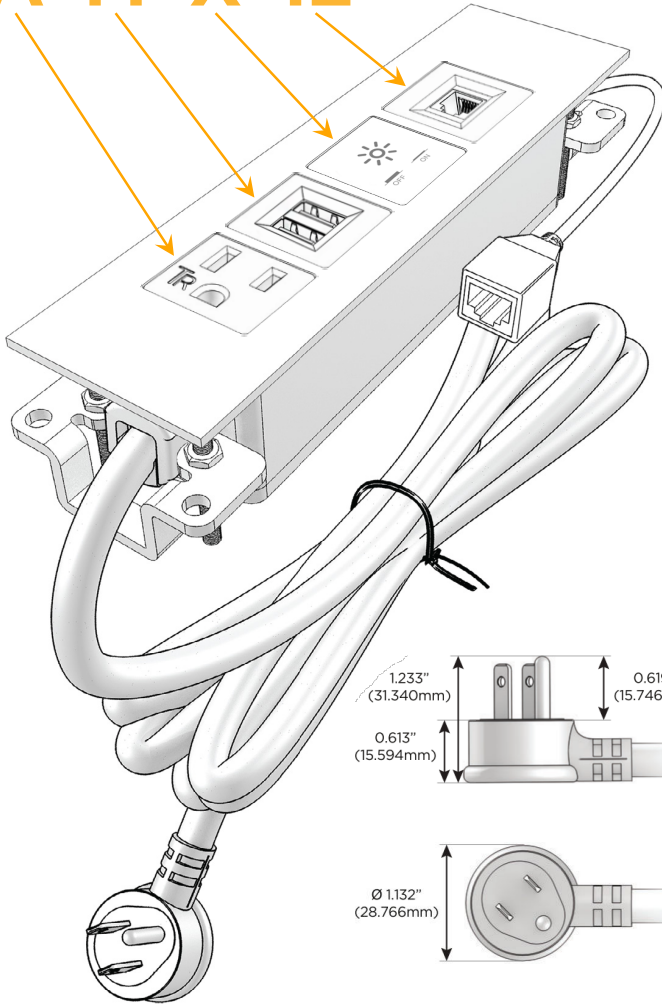

M-POWER-4T

AC POWER & DATA CONNECTIVITY SOLUTION

M-POWER-4TW-AMX12-CRATP

Specs:

Modules/Ports:

- **A** Tamper Resistant AC Receptacle
- **M** Double USB-A (Fast Charging Ports - 18W)
- **X** Switched AC
- **12** RJ 12

A M X 12

Distributed by

Mormax Company, Inc.

8 Westchester Plaza

Elmsford, NY 10523

914-699-0101

sales@mormax.com

mormax.com

FURNITURE POWER DISTRIBUTION UNIT