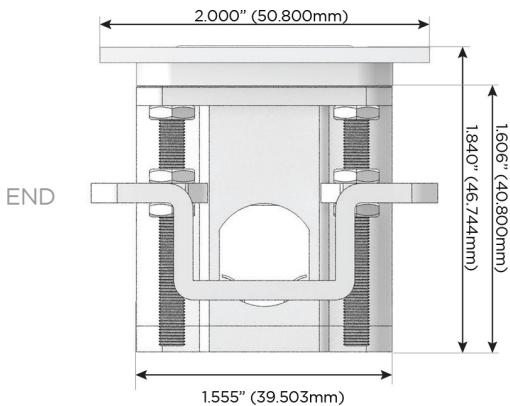

M-POWER-4T

AC POWER & DATA CONNECTIVITY SOLUTION

M-POWER-4TW-AMX12-CRATP

Specs:

Modules/Ports:

- **A** Tamper Resistant AC Receptacle
- **M** Double USB-A (Fast Charging Ports - 18W)
- **X** Switched AC
- **12** RJ 12

A M X 12

Distributed by

Mormax Company, Inc.

8 Westchester Plaza

Elmsford, NY 10523

914-699-0101

sales@mormax.com

mormax.com

FURNITURE POWER DISTRIBUTION UNIT