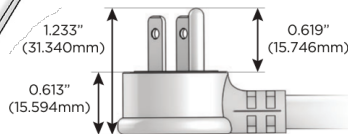

M-POWER-4T

AC POWER & DATA CONNECTIVITY SOLUTION

M-POWER-4TW-AMX12-CRATP

Specs:

Modules/Ports:

- **A** Tamper Resistant AC Receptacle
- **M** Double USB-A (Fast Charging Ports - 18W)
- **X** Switched AC
- **12** RJ 12

A M X 12