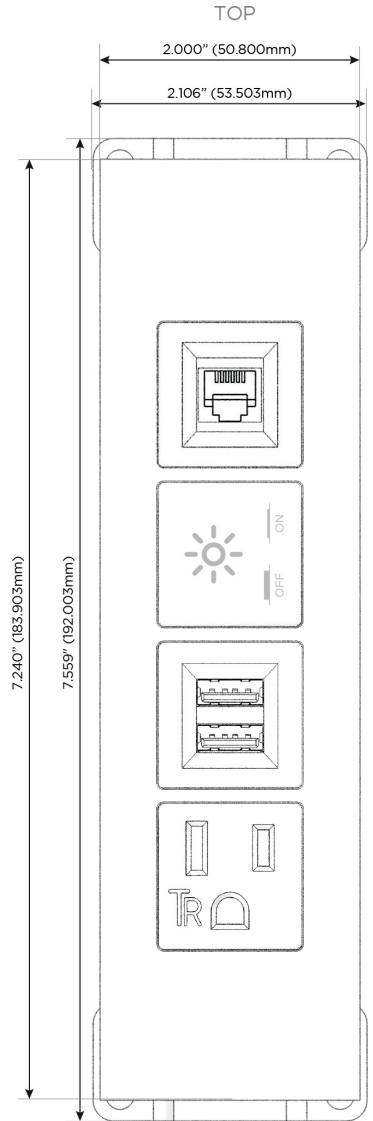

M-POWER-4T

AC POWER & DATA CONNECTIVITY SOLUTION

M-POWER-4TW-AMX12-CRATP

Specs:

Modules/Ports:

- **A** Tamper Resistant AC Receptacle
- **M** Double USB-A (Fast Charging Ports - 18W)
- **X** Switched AC
- **12** RJ 12

A M X 12

Distributed by

Mormax Company, Inc.

8 Westchester Plaza

Elmsford, NY 10523

914-699-0101

sales@mormax.com

mormax.com

FURNITURE POWER DISTRIBUTION UNIT