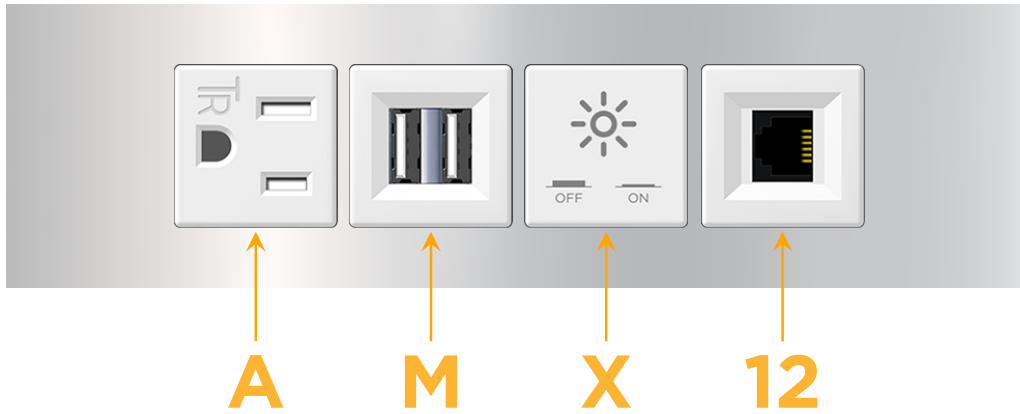

Trim Plate Finish: **CHROME (ABS)**

Custom Finishes Available

M-POWER-4TW-AMX12-CRATP

Features:

Module/Port Options:

- A** Tamper Resistant AC Receptacle
- E** USB-A & USB-C (20W)
- M** Double USB-A (Fast Charging Ports - 18W)
- H** HDMI
- 6** CAT 6
- 12** RJ 12
- X** Switched AC
- Y** 3-Way Switch (Low Voltage)
- V** USB-C (45W High Speed Charging Port)
- S** USB-C (25W High Speed Charging Port)
- R** Switched AC (Rocker Switch)
- D** Dimmer Switch

Plug:

Supplied with Low Profile Flat 45° Angle 120 VAC Plug

Optional Standard Straight 120 VAC Plug

Optional Straight 120 VAC Pass-through Plug

- CLEAN, COMPACT DESIGN
- STREAMLINED
- LOW PROFILE
- SIDE-EXITING CORDS
- PLUG & PLAY
- 6' AC CORD & PLUG (FLAT PLUG STANDARD)
- CUSTOMIZABLE CONFIGURATIONS AND FINISHES
- UL LISTED FOR MOUNTING IN FURNITURE
- 15A

M-POWER-4T

AC POWER & DATA CONNECTIVITY SOLUTION

M-POWER-4TW-AMX12-CRATP

Specs:

Modules/Ports:

- A** Tamper Resistant AC Receptacle
- M** Double USB-A (Fast Charging Ports - 18W)
- X** Switched AC
- 12** RJ 12