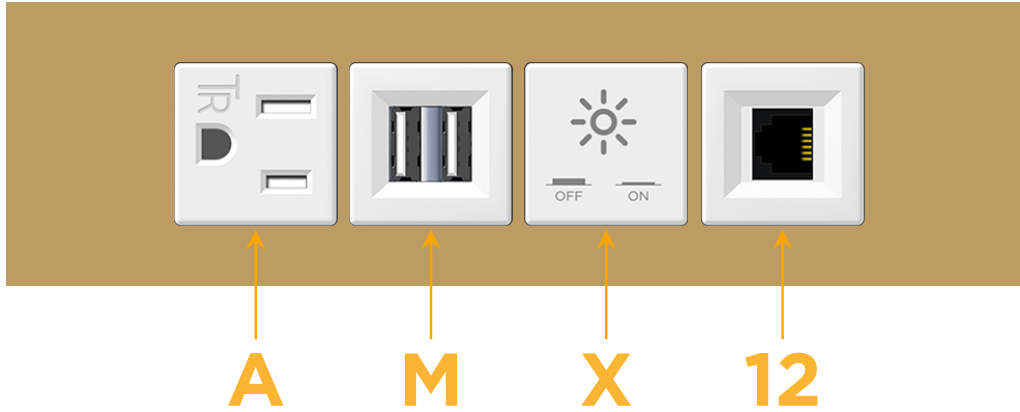

Trim Plate Finish: **STANDARD BRONZE (ABS)**

Custom Finishes Available

M-POWER-4TW-AMX12-BZATP

Features:

**Module/Port Options:**

- A** Tamper Resistant AC Receptacle
- E** USB-A & USB-C (20W)
- M** Double USB-A (Fast Charging Ports - 18W)
- H** HDMI
- 6** CAT 6
- 12** RJ 12
- X** Switched AC
- Y** 3-Way Switch (Low Voltage)
- V** USB-C (45W High Speed Charging Port)
- S** USB-C (25W High Speed Charging Port)
- R** Switched AC (Rocker Switch)
- D** Dimmer Switch

**Plug:**

Supplied with Low Profile Flat 45° Angle 120 VAC Plug

Optional Standard Straight 120 VAC Plug

Optional Straight 120 VAC Pass-through Plug

- CLEAN, COMPACT DESIGN
- STREAMLINED
- LOW PROFILE
- SIDE-EXITING CORDS
- PLUG & PLAY
- 6' AC CORD & PLUG (FLAT PLUG STANDARD)
- CUSTOMIZABLE CONFIGURATIONS AND FINISHES
- UL LISTED FOR MOUNTING IN FURNITURE
- 15A

## AC POWER & DATA CONNECTIVITY SOLUTION

M-POWER-4TW-AMX12-BZATP

Specs:

**Modules/Ports:**

- A** Tamper Resistant AC Receptacle
- M** Double USB-A (Fast Charging Ports - 18W)
- X** Switched AC
- 12** RJ 12