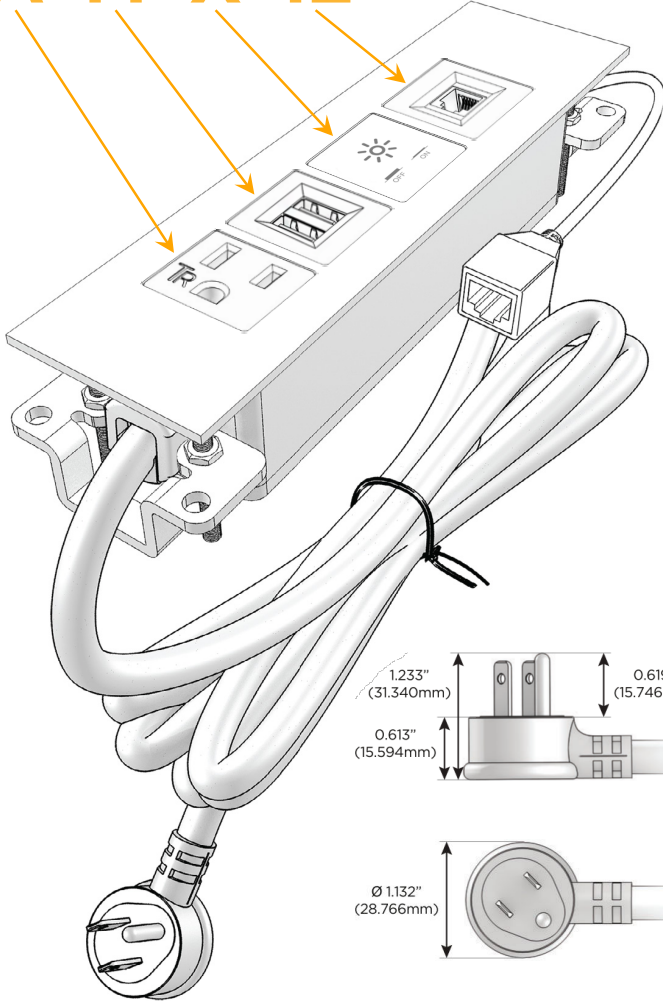

M-POWER-4T

AC POWER & DATA CONNECTIVITY SOLUTION

M-POWER-4TW-AMX12-BZATP

Specs:

Modules/Ports:

- **A** Tamper Resistant AC Receptacle
- **M** Double USB-A (Fast Charging Ports - 18W)
- **X** Switched AC
- **12** RJ 12

A M X 12