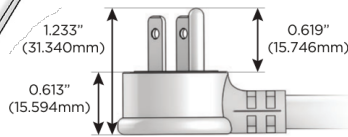

M-POWER-4T

AC POWER & DATA CONNECTIVITY SOLUTION

M-POWER-4TW-AMX12-B2ATP

Specs:

Modules/Ports:

- **A** Tamper Resistant AC Receptacle
- **M** Double USB-A (Fast Charging Ports - 18W)
- **X** Switched AC
- **12** RJ 12

A M X 12