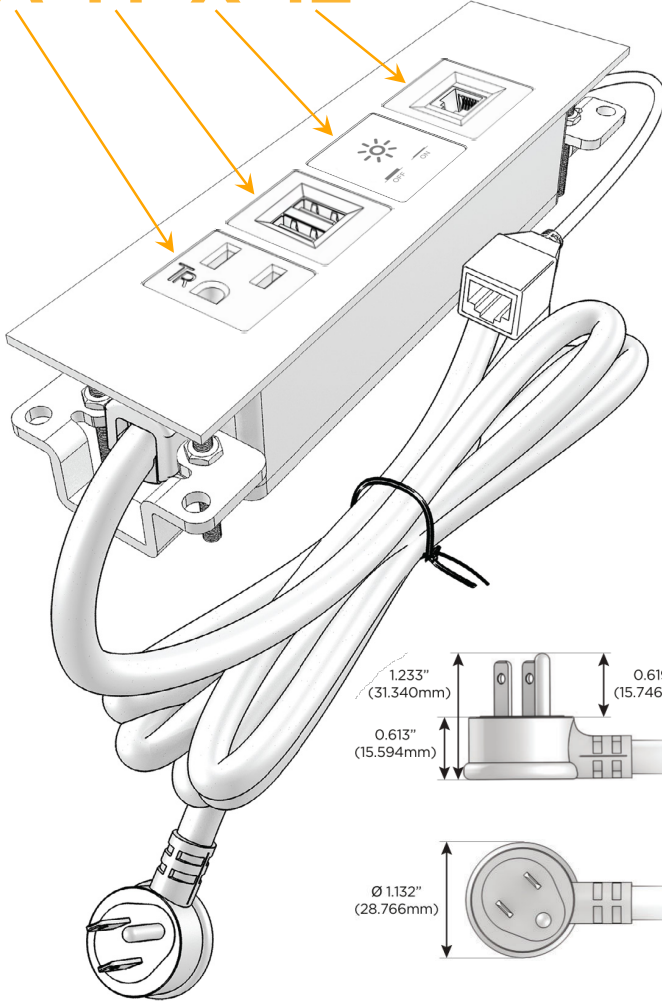

M-POWER-4T

AC POWER & DATA CONNECTIVITY SOLUTION

M-POWER-4TW-AMX12-B2ATP

Specs:

Modules/Ports:

- **A** Tamper Resistant AC Receptacle
- **M** Double USB-A (Fast Charging Ports - 18W)
- **X** Switched AC
- **12** RJ 12

A M X 12