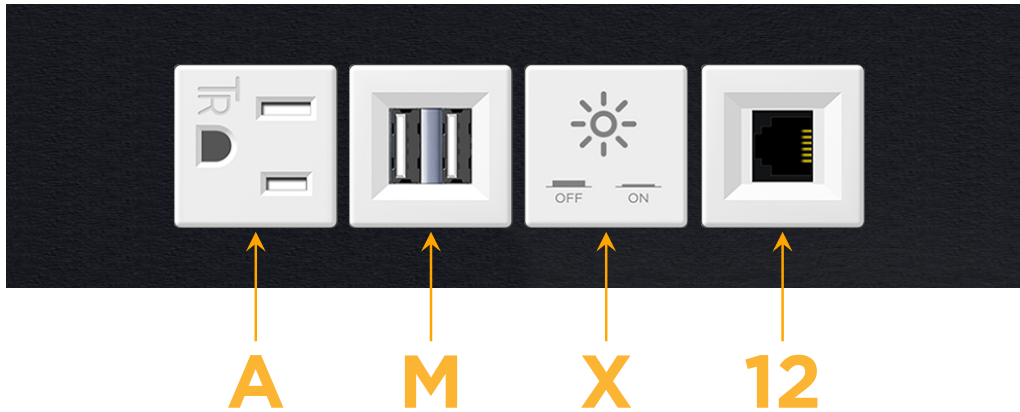

M-POWER-4T

AC POWER & DATA CONNECTIVITY SOLUTION

M-POWER-4TW-AMX12-B2ATP

Distributed by

Mormax Company, Inc.

8 Westchester Plaza

Elmsford, NY 10523

914-699-0101

sales@mormax.com

mormax.com

Metro Light & Power's line of power & data solutions offers sophisticated design elements combined with greater ease of installation. Streamlined and low-profile, enhanced by side-exiting cords, our outlets advance the industry with their cutting edge look and feel. We believe flexibility is key, and we provide a variety of mounting options, including the ability to mount in limited spaces. Our outlets are available in many finishes and configurations, in addition to a custom color and finish capability for our clients.

Trim Plate Finish: **SATIN BLACK (ABS)**

Custom Finishes Available

M-POWER-4TW-AMX12-B2ATP

Features:

Module/Port Options:

- **A** Tamper Resistant AC Receptacle
- **E** USB-A & USB-C (20W)
- **M** Double USB-A (Fast Charging Ports - 18W)
- **H** HDMI
- **6** CAT 6
- **12** RJ 12
- **X** Switched AC
- **Y** 3-Way Switch (Low Voltage)
- **V** USB-C (45W High Speed Charging Port)
- **S** USB-C (25W High Speed Charging Port)
- **R** Switched AC (Rocker Switch)
- **D** Dimmer Switch

Plug:

Supplied with Low Profile Flat 45° Angle 120 VAC Plug

Optional Standard Straight 120 VAC Plug

Optional Straight 120 VAC Pass-through Plug

- CLEAN, COMPACT DESIGN
- STREAMLINED
- LOW PROFILE
- SIDE-EXITING CORDS
- PLUG & PLAY
- 6' AC CORD & PLUG (FLAT PLUG STANDARD)
- CUSTOMIZABLE CONFIGURATIONS AND FINISHES
- UL LISTED FOR MOUNTING IN FURNITURE
- 15A