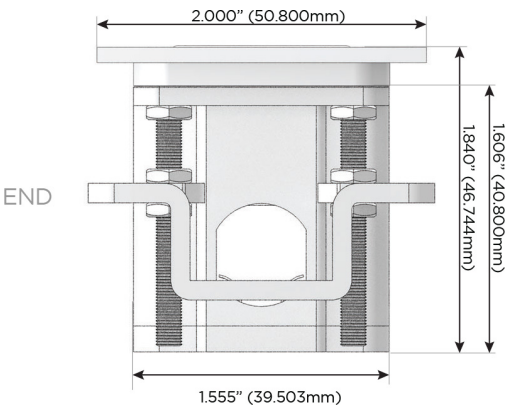

**Plug:**

Supplied with Low Profile Flat 45° Angle 120 VAC Plug

Optional Standard Straight 120 VAC Plug

Optional Straight 120 VAC Pass-through Plug

- CLEAN, COMPACT DESIGN
- STREAMLINED
- LOW PROFILE
- SIDE-EXITING CORDS
- PLUG & PLAY
- 6' AC CORD & PLUG (FLAT PLUG STANDARD)
- CUSTOMIZABLE CONFIGURATIONS AND FINISHES
- UL LISTED FOR MOUNTING IN FURNITURE
- 15A

## AC POWER & DATA CONNECTIVITY SOLUTION

M-POWER-4TW-AMSR-MATP

Specs:

### Modules/Ports:

- A** Tamper Resistant AC Receptacle
- M** Double USB-A (Fast Charging Ports - 18W)
- S** USB-C (25W High Speed Charging Port)
- R** Switched AC (Rocker Switch)

Distributed by

Mormax Company, Inc.