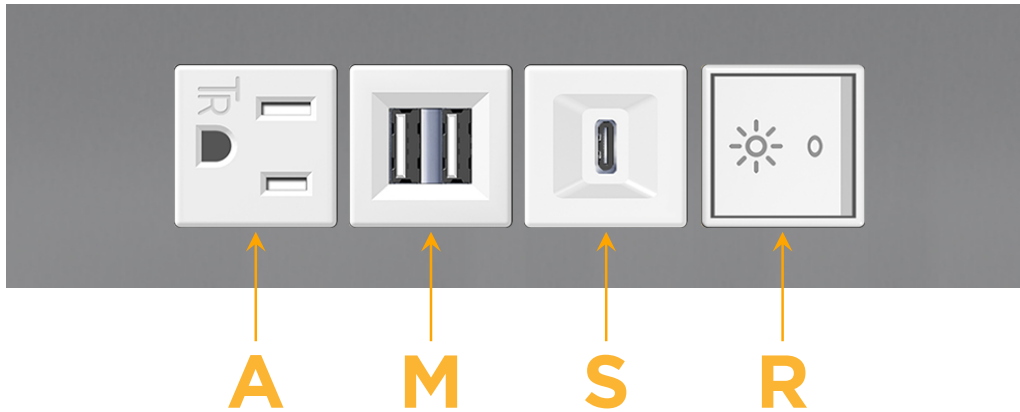

Trim Plate Finish: **MAGNESIUM (ABS)**

Custom Finishes Available

M-POWER-4TW-AMSR-MATP

Features:

**Module/Port Options:**

- A** Tamper Resistant AC Receptacle
- E** USB-A & USB-C (20W)
- M** Double USB-A (Fast Charging Ports - 18W)
- H** HDMI
- 6** CAT 6
- 12** RJ 12
- X** Switched AC
- Y** 3-Way Switch (Low Voltage)
- V** USB-C (45W High Speed Charging Port)
- S** USB-C (25W High Speed Charging Port)
- R** Switched AC (Rocker Switch)
- D** Dimmer Switch

**Plug:**

Supplied with Low Profile Flat 45° Angle 120 VAC Plug

Optional Standard Straight 120 VAC Plug

Optional Straight 120 VAC Pass-through Plug

- CLEAN, COMPACT DESIGN
- STREAMLINED
- LOW PROFILE
- SIDE-EXITING CORDS
- PLUG & PLAY
- 6' AC CORD & PLUG (FLAT PLUG STANDARD)
- CUSTOMIZABLE CONFIGURATIONS AND FINISHES
- UL LISTED FOR MOUNTING IN FURNITURE
- 15A

### Modules/Ports:

- A** Tamper Resistant AC Receptacle
- M** Double USB-A (Fast Charging Ports - 18W)
- S** USB-C (25W High Speed Charging Port)
- R** Switched AC (Rocker Switch)

Distributed by

Mormax Company, Inc.