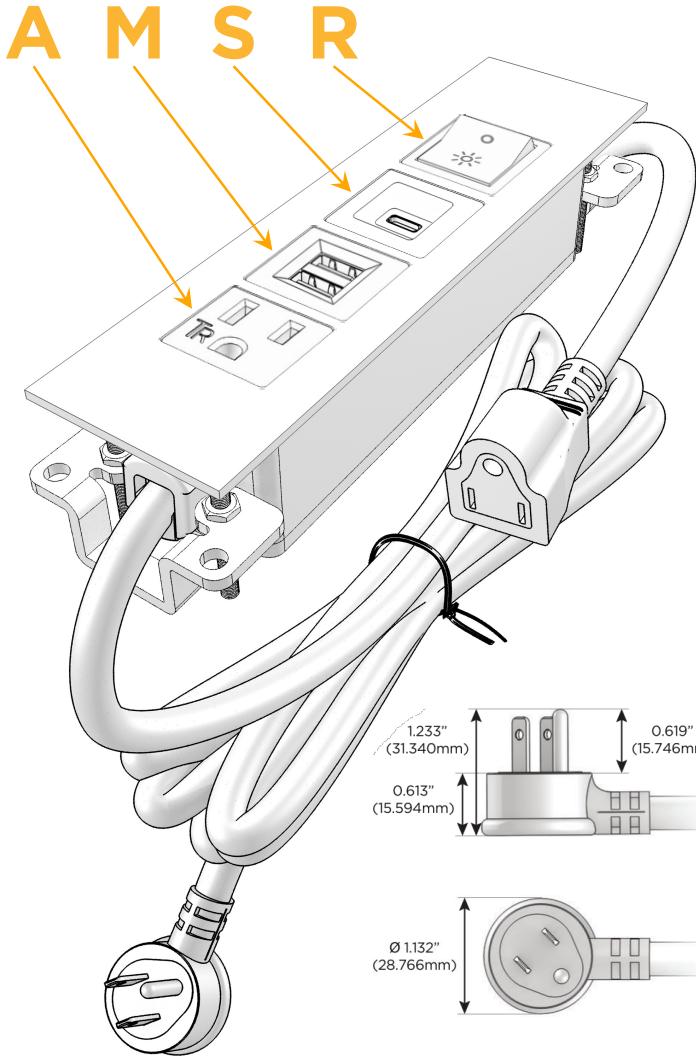

**Plug:**

Supplied with Low Profile Flat 45° Angle 120 VAC Plug

Optional Standard Straight 120 VAC Plug

Optional Straight 120 VAC Pass-through Plug

- CLEAN, COMPACT DESIGN
- STREAMLINED
- LOW PROFILE
- SIDE-EXITING CORDS
- PLUG & PLAY
- 6' AC CORD & PLUG (FLAT PLUG STANDARD)
- CUSTOMIZABLE CONFIGURATIONS AND FINISHES
- UL LISTED FOR MOUNTING IN FURNITURE
- 15A

## AC POWER & DATA CONNECTIVITY SOLUTION

M-POWER-4TW-AMSR-MATP

Specs:

### Modules/Ports:

- A** Tamper Resistant AC Receptacle
- M** Double USB-A (Fast Charging Ports - 18W)
- S** USB-C (25W High Speed Charging Port)
- R** Switched AC (Rocker Switch)

Distributed by

Mormax Company, Inc.