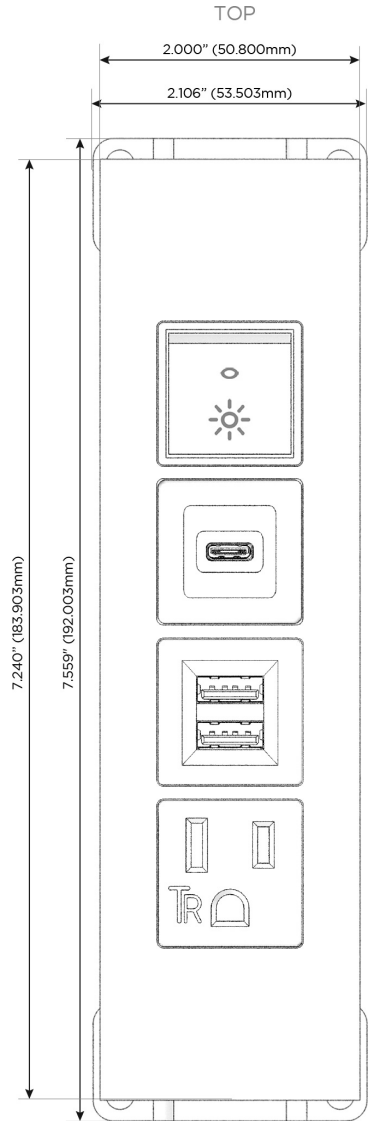

Trim Plate Finish: **MAGNESIUM (ABS)**

Custom Finishes Available

M-POWER-4TW-AMSR-MATP

Features:

**Module/Port Options:**

- A** Tamper Resistant AC Receptacle
- E** USB-A & USB-C (20W)
- M** Double USB-A (Fast Charging Ports - 18W)
- H** HDMI
- 6** CAT 6
- 12** RJ 12
- X** Switched AC
- Y** 3-Way Switch (Low Voltage)
- V** USB-C (45W High Speed Charging Port)
- S** USB-C (25W High Speed Charging Port)
- R** Switched AC (Rocker Switch)
- D** Dimmer Switch

**Plug:**

Supplied with Low Profile Flat 45° Angle 120 VAC Plug

Optional Standard Straight 120 VAC Plug

Optional Straight 120 VAC Pass-through Plug

- CLEAN, COMPACT DESIGN
- STREAMLINED
- LOW PROFILE
- SIDE-EXITING CORDS
- PLUG & PLAY
- 6' AC CORD & PLUG (FLAT PLUG STANDARD)
- CUSTOMIZABLE CONFIGURATIONS AND FINISHES
- UL LISTED FOR MOUNTING IN FURNITURE
- 15A

# M-POWER-4T

### Modules/Ports:

- A** Tamper Resistant AC Receptacle
- M** Double USB-A (Fast Charging Ports - 18W)
- S** USB-C (25W High Speed Charging Port)
- R** Switched AC (Rocker Switch)

Distributed by

Mormax Company, Inc.