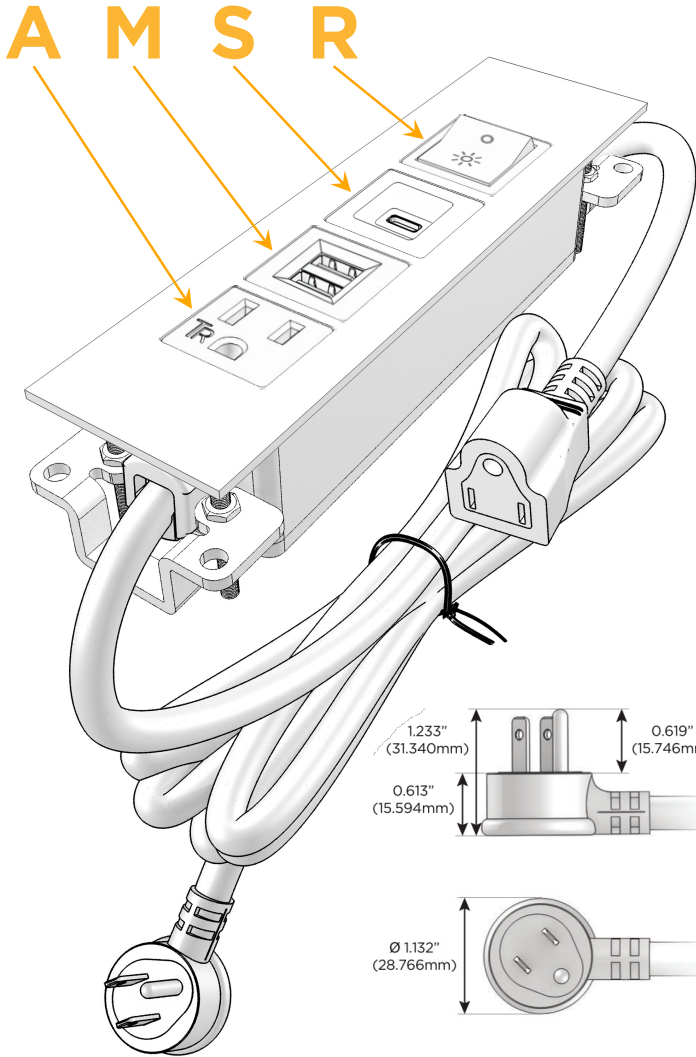

Trim Plate Finish: **SOLID BRONZE BRUSHED**

Custom Finishes Available

M-POWER-4TW-AMSR-BZ4TP

Features:

Module/Port Options:

- A** Tamper Resistant AC Receptacle
- E** USB-A & USB-C (20W)
- M** Double USB-A (Fast Charging Ports - 18W)
- H** HDMI
- 6** CAT 6
- 12** RJ 12
- X** Switched AC
- Y** 3-Way Switch (Low Voltage)
- V** USB-C (45W High Speed Charging Port)
- S** USB-C (25W High Speed Charging Port)
- R** Switched AC (Rocker Switch)
- D** Dimmer Switch

Plug:

Supplied with Low Profile Flat 45° Angle 120 VAC Plug

Optional Standard Straight 120 VAC Plug

Optional Straight 120 VAC Pass-through Plug

- CLEAN, COMPACT DESIGN
- STREAMLINED
- LOW PROFILE
- SIDE-EXITING CORDS
- PLUG & PLAY
- 6' AC CORD & PLUG (FLAT PLUG STANDARD)
- CUSTOMIZABLE CONFIGURATIONS AND FINISHES
- UL LISTED FOR MOUNTING IN FURNITURE
- 15A

M-POWER-4T

AC POWER & DATA CONNECTIVITY SOLUTION

M-POWER-4TW-AMSR-BZ4TP

Specs:

Modules/Ports:

- A** Tamper Resistant AC Receptacle
- M** Double USB-A (Fast Charging Ports - 18W)
- S** USB-C (25W High Speed Charging Port)
- R** Switched AC (Rocker Switch)