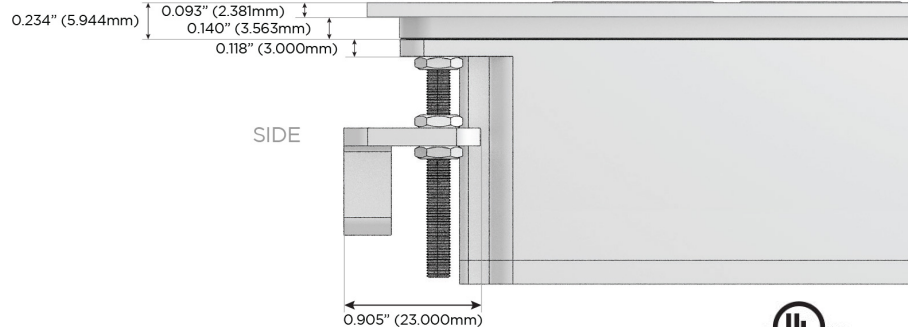

M-POWER-4T

AC POWER & DATA CONNECTIVITY SOLUTION

M-POWER-4TW-AMSR-BZ4TP

Specs:

Modules/Ports:

- A** Tamper Resistant AC Receptacle
- M** Double USB-A (Fast Charging Ports - 18W)
- S** USB-C (25W High Speed Charging Port)
- R** Switched AC (Rocker Switch)