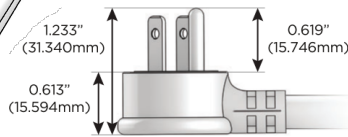

M-POWER-4T

AC POWER & DATA CONNECTIVITY SOLUTION

M-POWER-4TW-AMSR-BZ4TP

Specs:

Modules/Ports:

- A** Tamper Resistant AC Receptacle
- M** Double USB-A (Fast Charging Ports - 18W)
- S** USB-C (25W High Speed Charging Port)
- R** Switched AC (Rocker Switch)