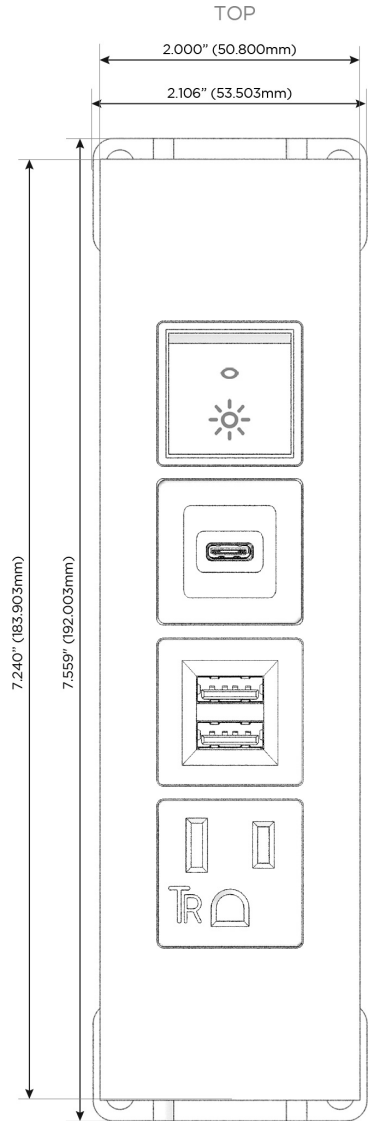

Trim Plate Finish: **SOLID BRONZE BRUSHED**

Custom Finishes Available

M-POWER-4TW-AMSR-BZ4TP

Features:

Module/Port Options:

- A** Tamper Resistant AC Receptacle
- E** USB-A & USB-C (20W)
- M** Double USB-A (Fast Charging Ports - 18W)
- H** HDMI
- 6** CAT 6
- 12** RJ 12
- X** Switched AC
- Y** 3-Way Switch (Low Voltage)
- V** USB-C (45W High Speed Charging Port)
- S** USB-C (25W High Speed Charging Port)
- R** Switched AC (Rocker Switch)
- D** Dimmer Switch

Plug:

Supplied with Low Profile Flat 45° Angle 120 VAC Plug

Optional Standard Straight 120 VAC Plug

Optional Straight 120 VAC Pass-through Plug

- CLEAN, COMPACT DESIGN
- STREAMLINED
- LOW PROFILE
- SIDE-EXITING CORDS
- PLUG & PLAY
- 6' AC CORD & PLUG (FLAT PLUG STANDARD)
- CUSTOMIZABLE CONFIGURATIONS AND FINISHES
- UL LISTED FOR MOUNTING IN FURNITURE
- 15A

M-POWER-4T

AC POWER & DATA CONNECTIVITY SOLUTION

M-POWER-4TW-AMSR-BZ4TP

Specs:

Modules/Ports:

- A** Tamper Resistant AC Receptacle
- M** Double USB-A (Fast Charging Ports - 18W)
- S** USB-C (25W High Speed Charging Port)
- R** Switched AC (Rocker Switch)