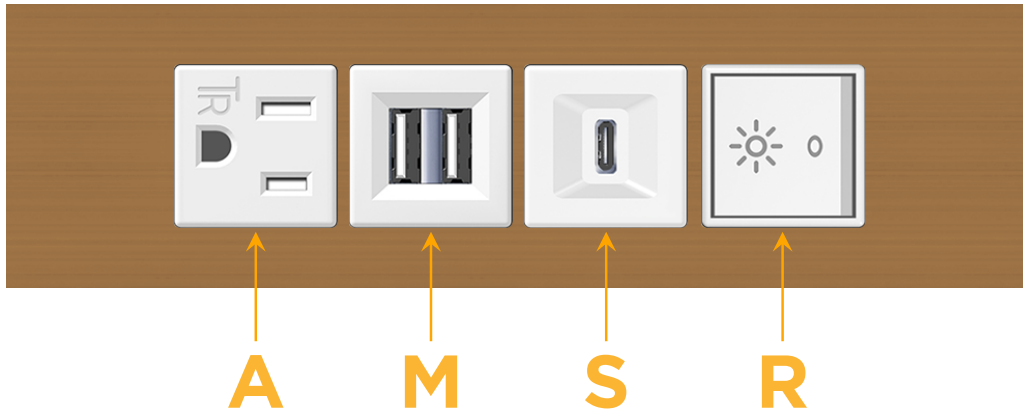

Trim Plate Finish: **SOLID BRONZE BRUSHED**

Custom Finishes Available

M-POWER-4TW-AMSR-BZ4TP

Features:

Module/Port Options:

- A** Tamper Resistant AC Receptacle
- E** USB-A & USB-C (20W)
- M** Double USB-A (Fast Charging Ports - 18W)
- H** HDMI
- 6** CAT 6
- 12** RJ 12
- X** Switched AC
- Y** 3-Way Switch (Low Voltage)
- V** USB-C (45W High Speed Charging Port)
- S** USB-C (25W High Speed Charging Port)
- R** Switched AC (Rocker Switch)
- D** Dimmer Switch

Plug:

Supplied with Low Profile Flat 45° Angle 120 VAC Plug

Optional Standard Straight 120 VAC Plug

Optional Straight 120 VAC Pass-through Plug

- CLEAN, COMPACT DESIGN
- STREAMLINED
- LOW PROFILE
- SIDE-EXITING CORDS
- PLUG & PLAY
- 6' AC CORD & PLUG (FLAT PLUG STANDARD)
- CUSTOMIZABLE CONFIGURATIONS AND FINISHES
- UL LISTED FOR MOUNTING IN FURNITURE
- 15A

M-POWER-4T

AC POWER & DATA CONNECTIVITY SOLUTION

M-POWER-4TW-AMSR-BZ4TP

Specs:

Modules/Ports:

- A** Tamper Resistant AC Receptacle
- M** Double USB-A (Fast Charging Ports - 18W)
- S** USB-C (25W High Speed Charging Port)
- R** Switched AC (Rocker Switch)