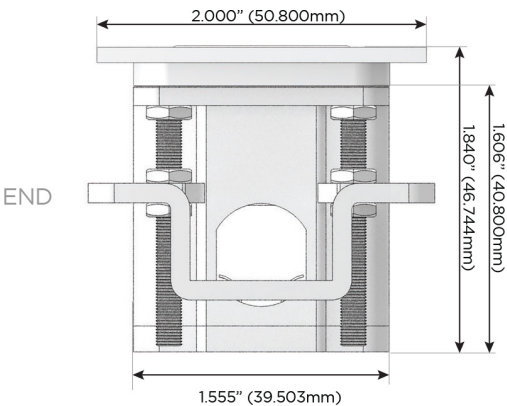

M-POWER-4T

AC POWER & DATA CONNECTIVITY SOLUTION

M-POWER-4TW-AMSR-BR4TP

Specs:

Modules/Ports:

- **A** Tamper Resistant AC Receptacle
- **M** Double USB-A (Fast Charging Ports - 18W)
- **S** USB-C (25W High Speed Charging Port)
- **R** Switched AC (Rocker Switch)

A M S R

Distributed by

Mormax Company, Inc.

8 Westchester Plaza

Elmsford, NY 10523

914-699-0101

sales@mormax.com

mormax.com