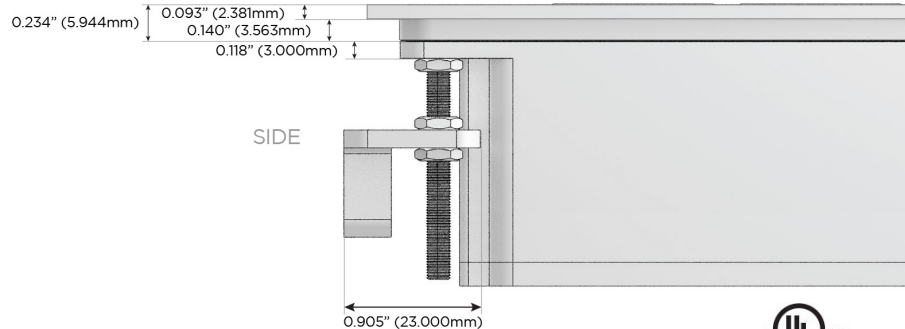

M-POWER-4T

AC POWER & DATA CONNECTIVITY SOLUTION

M-POWER-4TW-AMSR-BR4TP

Specs:

Modules/Ports:

- **A** Tamper Resistant AC Receptacle
- **M** Double USB-A (Fast Charging Ports - 18W)
- **S** USB-C (25W High Speed Charging Port)
- **R** Switched AC (Rocker Switch)

A M S R

Distributed by

Mormax Company, Inc.

8 Westchester Plaza

Elmsford, NY 10523

914-699-0101

sales@mormax.com

mormax.com