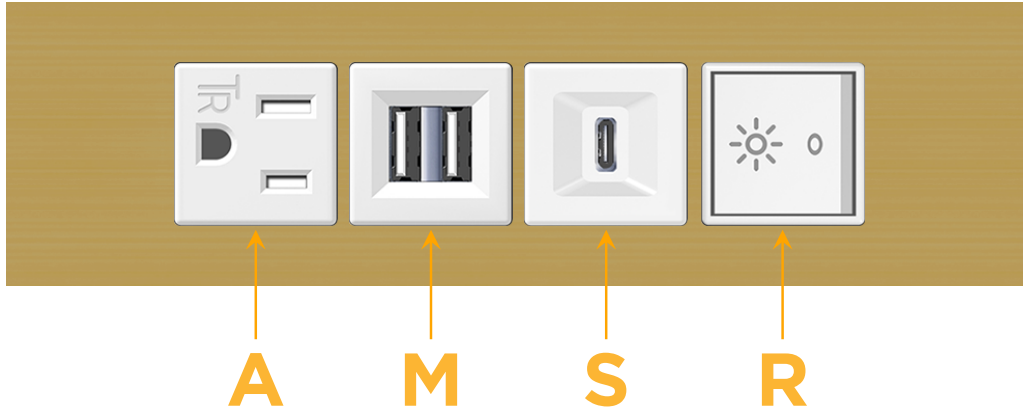

M-POWER-4T

AC POWER & DATA CONNECTIVITY SOLUTION

M-POWER-4TW-AMSR-BR4TP

Distributed by

Mormax Company, Inc.

8 Westchester Plaza

Elmsford, NY 10523

914-699-0101

sales@mormax.com

mormax.com

Metro Light & Power's line of power & data solutions offers sophisticated design elements combined with greater ease of installation. Streamlined and low-profile, enhanced by side-exiting cords, our outlets advance the industry with their cutting edge look and feel. We believe flexibility is key, and we provide a variety of mounting options, including the ability to mount in limited spaces. Our outlets are available in many finishes and configurations, in addition to a custom color and finish capability for our clients.

Trim Plate Finish: **SOLID BRASS BRUSHED**

Custom Finishes Available

M-POWER-4TW-AMSR-BR4TP

Features:

Module/Port Options:

- **A** Tamper Resistant AC Receptacle
- **E** USB-A & USB-C (20W)
- **M** Double USB-A (Fast Charging Ports - 18W)
- **H** HDMI
- **6** CAT 6
- **12** RJ 12
- **X** Switched AC
- **Y** 3-Way Switch (Low Voltage)
- **V** USB-C (45W High Speed Charging Port)
- **S** USB-C (25W High Speed Charging Port)
- **R** Switched AC (Rocker Switch)
- **D** Dimmer Switch

Plug:

Supplied with Low Profile Flat 45° Angle 120 VAC Plug

Optional Standard Straight 120 VAC Plug

Optional Straight 120 VAC Pass-through Plug

- CLEAN, COMPACT DESIGN
- STREAMLINED
- LOW PROFILE
- SIDE-EXITING CORDS
- PLUG & PLAY
- 6' AC CORD & PLUG (FLAT PLUG STANDARD)
- CUSTOMIZABLE CONFIGURATIONS AND FINISHES
- UL LISTED FOR MOUNTING IN FURNITURE
- 15A