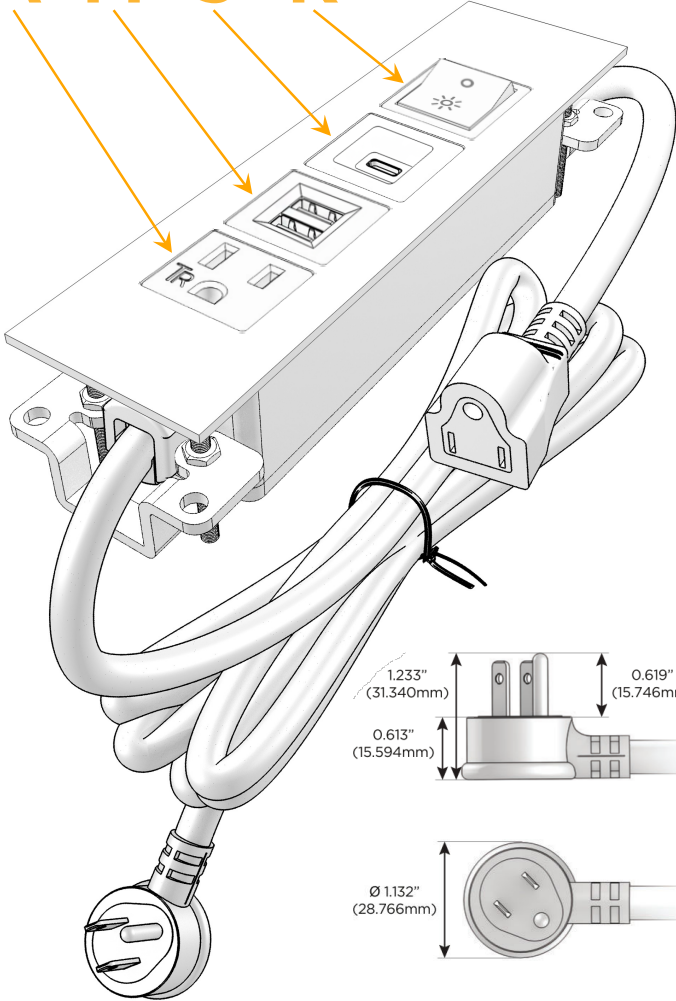

M-POWER-4T

AC POWER & DATA CONNECTIVITY SOLUTION

M-POWER-4TW-AMSR-BR4TP

Specs:

Modules/Ports:

- **A** Tamper Resistant AC Receptacle
- **M** Double USB-A (Fast Charging Ports - 18W)
- **S** USB-C (25W High Speed Charging Port)
- **R** Switched AC (Rocker Switch)

A M S R

Distributed by

Mormax Company, Inc.

8 Westchester Plaza

Elmsford, NY 10523

914-699-0101

sales@mormax.com

mormax.com