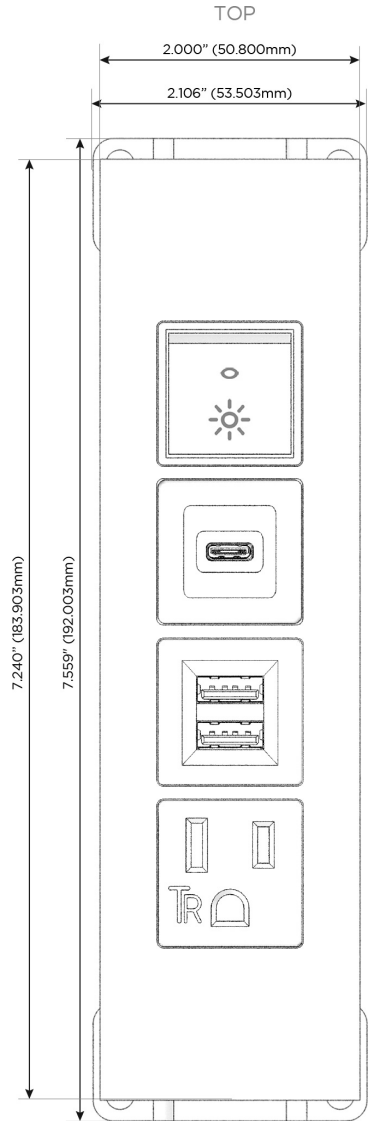

M-POWER-4T

AC POWER & DATA CONNECTIVITY SOLUTION

M-POWER-4TW-AMSR-BR4TP

Specs:

Modules/Ports:

- **A** Tamper Resistant AC Receptacle
- **M** Double USB-A (Fast Charging Ports - 18W)
- **S** USB-C (25W High Speed Charging Port)
- **R** Switched AC (Rocker Switch)

A M S R

Distributed by

Mormax Company, Inc.

8 Westchester Plaza

Elmsford, NY 10523

914-699-0101

sales@mormax.com

mormax.com