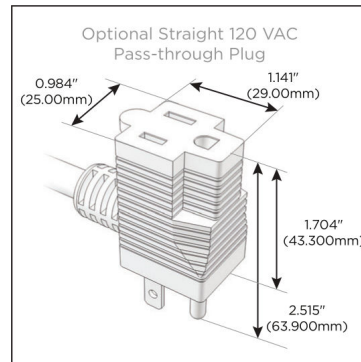

Plug:

Supplied with Low Profile Flat 45° Angle 120 VAC Plug

Optional Standard Straight 120 VAC Plug

Optional Straight 120 VAC Pass-through Plug

- CLEAN, COMPACT DESIGN
- STREAMLINED
- LOW PROFILE
- SIDE-EXITING CORDS
- PLUG & PLAY
- 6' AC CORD & PLUG (FLAT PLUG STANDARD)
- CUSTOMIZABLE CONFIGURATIONS AND FINISHES
- UL LISTED FOR MOUNTING IN FURNITURE
- 15A

M-POWER-4T

AC POWER & DATA CONNECTIVITY SOLUTION

M-POWER-4TW-AMSA-S3ATP

Specs:

Modules/Ports:

- A** Tamper Resistant AC Receptacle
- M** Double USB-A (Fast Charging Ports - 18W)
- S** USB-C (25W High Speed Charging Port)