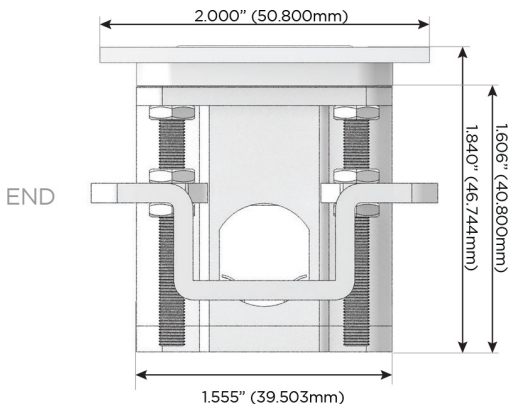

Plug:

Supplied with Low Profile Flat 45° Angle 120 VAC Plug

Optional Standard Straight 120 VAC Plug

Optional Straight 120 VAC Pass-through Plug

- CLEAN, COMPACT DESIGN
- STREAMLINED
- LOW PROFILE
- SIDE-EXITING CORDS
- PLUG & PLAY
- 6' AC CORD & PLUG (FLAT PLUG STANDARD)
- CUSTOMIZABLE CONFIGURATIONS AND FINISHES
- UL LISTED FOR MOUNTING IN FURNITURE
- 15A

M-POWER-4T

AC POWER & DATA CONNECTIVITY SOLUTION

M-POWER-4TW-AMSA-S3ATP

Specs:

Modules/Ports:

- A** Tamper Resistant AC Receptacle
- M** Double USB-A (Fast Charging Ports - 18W)
- S** USB-C (25W High Speed Charging Port)