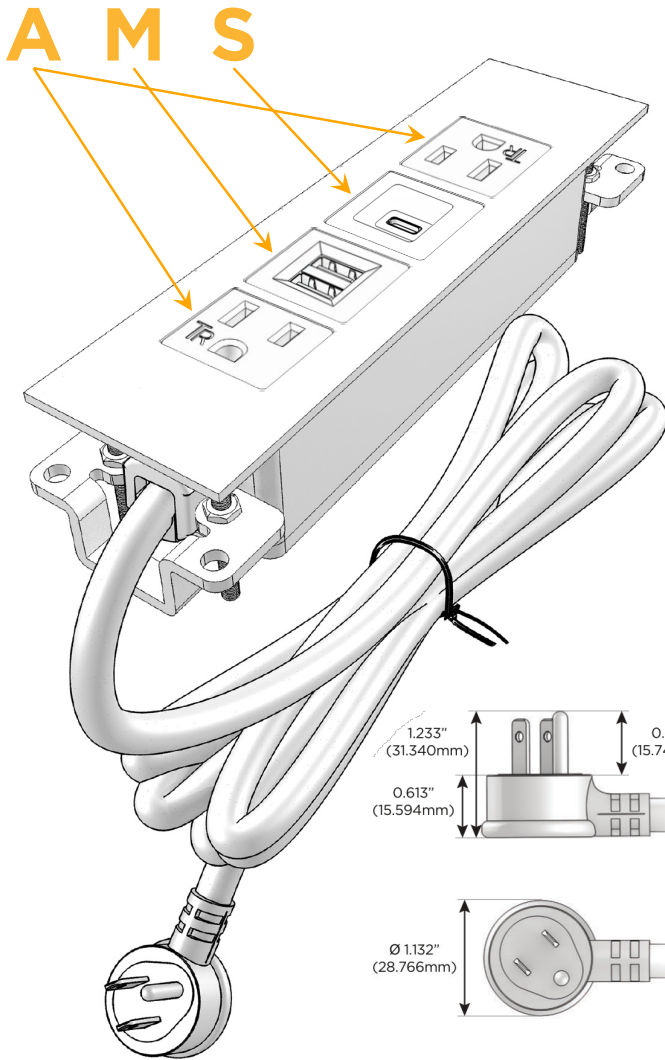

Trim Plate Finish: **GUNMETAL (ABS)**

Custom Finishes Available

M-POWER-4TW-AMSA-S3ATP

Features:

Module/Port Options:

- A** Tamper Resistant AC Receptacle
- E** USB-A & USB-C (20W)
- M** Double USB-A (Fast Charging Ports - 18W)
- H** HDMI
- 6** CAT 6
- 12** RJ 12
- X** Switched AC
- Y** 3-Way Switch (Low Voltage)
- V** USB-C (45W High Speed Charging Port)
- S** USB-C (25W High Speed Charging Port)
- R** Switched AC (Rocker Switch)
- D** Dimmer Switch

Plug:

Supplied with Low Profile Flat 45° Angle 120 VAC Plug

Optional Standard Straight 120 VAC Plug

Optional Straight 120 VAC Pass-through Plug

- CLEAN, COMPACT DESIGN
- STREAMLINED
- LOW PROFILE
- SIDE-EXITING CORDS
- PLUG & PLAY
- 6' AC CORD & PLUG (FLAT PLUG STANDARD)
- CUSTOMIZABLE CONFIGURATIONS AND FINISHES
- UL LISTED FOR MOUNTING IN FURNITURE
- 15A

M-POWER-4T

AC POWER & DATA CONNECTIVITY SOLUTION

M-POWER-4TW-AMSA-S3ATP

Specs:

Modules/Ports:

- A** Tamper Resistant AC Receptacle
- M** Double USB-A (Fast Charging Ports - 18W)
- S** USB-C (25W High Speed Charging Port)