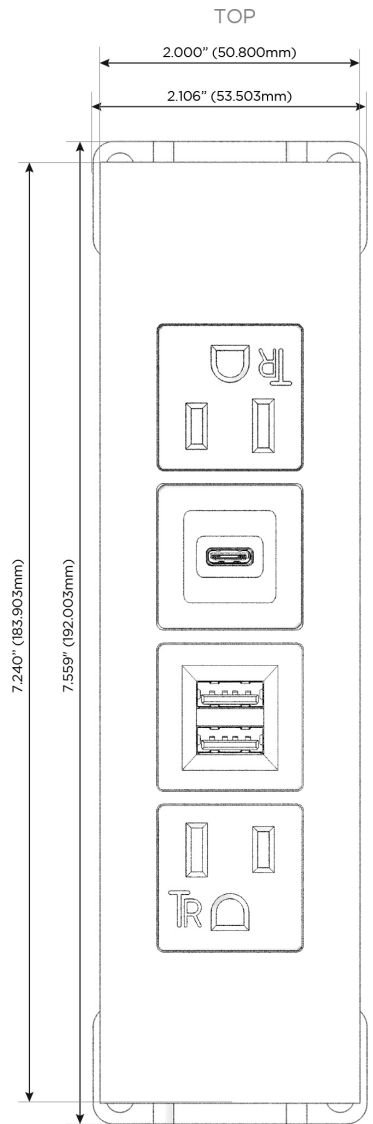

Trim Plate Finish: **GUNMETAL (ABS)**

Custom Finishes Available

M-POWER-4TW-AMSA-S3ATP

Features:

Module/Port Options:

- A** Tamper Resistant AC Receptacle
- E** USB-A & USB-C (20W)
- M** Double USB-A (Fast Charging Ports - 18W)
- H** HDMI
- 6** CAT 6
- 12** RJ 12
- X** Switched AC
- Y** 3-Way Switch (Low Voltage)
- V** USB-C (45W High Speed Charging Port)
- S** USB-C (25W High Speed Charging Port)
- R** Switched AC (Rocker Switch)
- D** Dimmer Switch

Plug:

Supplied with Low Profile Flat 45° Angle 120 VAC Plug

Optional Standard Straight 120 VAC Plug

Optional Straight 120 VAC Pass-through Plug

- CLEAN, COMPACT DESIGN
- STREAMLINED
- LOW PROFILE
- SIDE-EXITING CORDS
- PLUG & PLAY
- 6' AC CORD & PLUG (FLAT PLUG STANDARD)
- CUSTOMIZABLE CONFIGURATIONS AND FINISHES
- UL LISTED FOR MOUNTING IN FURNITURE
- 15A

M-POWER-4T

AC POWER & DATA CONNECTIVITY SOLUTION

M-POWER-4TW-AMSA-S3ATP

Specs:

Modules/Ports:

- A** Tamper Resistant AC Receptacle
- M** Double USB-A (Fast Charging Ports - 18W)
- S** USB-C (25W High Speed Charging Port)