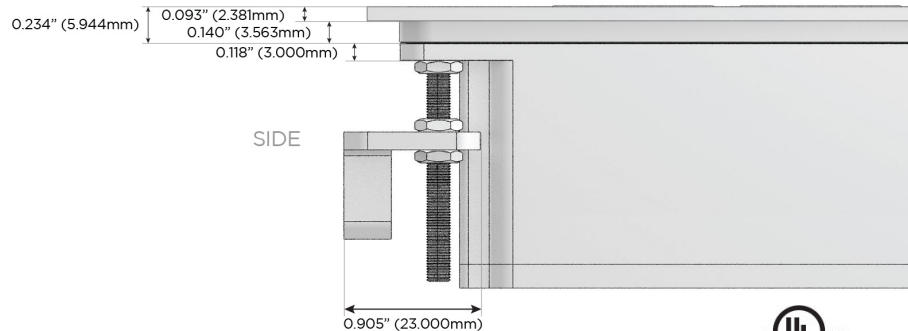

M-POWER-4T

AC POWER & DATA CONNECTIVITY SOLUTION

M-POWER-4TW-AMSA-S3ATP

Specs:

Modules/Ports:

- A** Tamper Resistant AC Receptacle
- M** Double USB-A (Fast Charging Ports - 18W)
- S** USB-C (25W High Speed Charging Port)