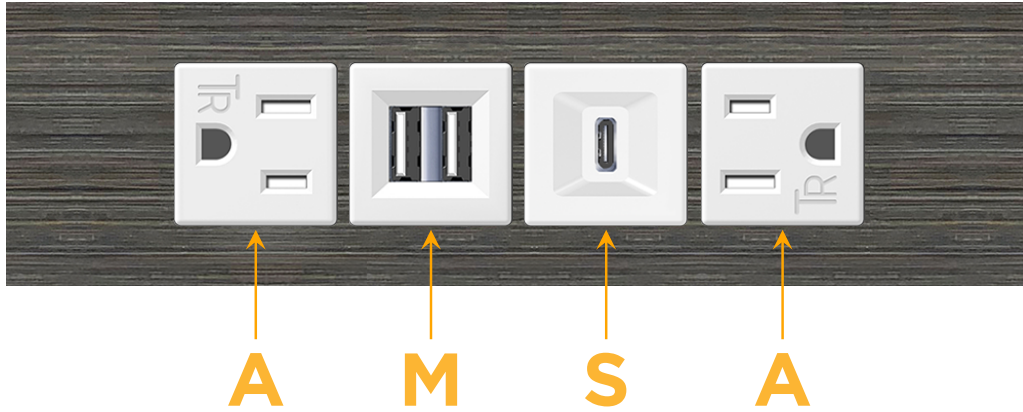

Trim Plate Finish: **GUNMETAL (ABS)**

Custom Finishes Available

M-POWER-4TW-AMSA-S3ATP

Features:

Module/Port Options:

- A** Tamper Resistant AC Receptacle
- E** USB-A & USB-C (20W)
- M** Double USB-A (Fast Charging Ports - 18W)
- H** HDMI
- 6** CAT 6
- 12** RJ 12
- X** Switched AC
- Y** 3-Way Switch (Low Voltage)
- V** USB-C (45W High Speed Charging Port)
- S** USB-C (25W High Speed Charging Port)
- R** Switched AC (Rocker Switch)
- D** Dimmer Switch

Plug:

Supplied with Low Profile Flat 45° Angle 120 VAC Plug

Optional Standard Straight 120 VAC Plug

Optional Straight 120 VAC Pass-through Plug

- CLEAN, COMPACT DESIGN
- STREAMLINED
- LOW PROFILE
- SIDE-EXITING CORDS
- PLUG & PLAY
- 6' AC CORD & PLUG (FLAT PLUG STANDARD)
- CUSTOMIZABLE CONFIGURATIONS AND FINISHES
- UL LISTED FOR MOUNTING IN FURNITURE
- 15A

M-POWER-4T

AC POWER & DATA CONNECTIVITY SOLUTION

M-POWER-4TW-AMSA-S3ATP

Specs:

Modules/Ports:

- A** Tamper Resistant AC Receptacle
- M** Double USB-A (Fast Charging Ports - 18W)
- S** USB-C (25W High Speed Charging Port)