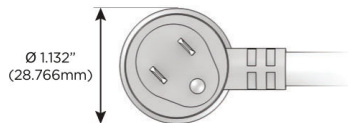

Trim Plate Finish: **CHROME (ABS)**

Custom Finishes Available

M-POWER-4TW-AMSA-CRATP

Features:

Module/Port Options:

- A** Tamper Resistant AC Receptacle
- E** USB-A & USB-C (20W)
- M** Double USB-A (Fast Charging Ports - 18W)
- H** HDMI
- 6** CAT 6
- 12** RJ 12
- X** Switched AC
- Y** 3-Way Switch (Low Voltage)
- V** USB-C (45W High Speed Charging Port)
- S** USB-C (25W High Speed Charging Port)
- R** Switched AC (Rocker Switch)
- D** Dimmer Switch

Plug:

Supplied with Low Profile Flat 45° Angle 120 VAC Plug

Optional Standard Straight 120 VAC Plug

Optional Straight 120 VAC Pass-through Plug

- CLEAN, COMPACT DESIGN
- STREAMLINED
- LOW PROFILE
- SIDE-EXITING CORDS
- PLUG & PLAY
- 6' AC CORD & PLUG (FLAT PLUG STANDARD)
- CUSTOMIZABLE CONFIGURATIONS AND FINISHES
- UL LISTED FOR MOUNTING IN FURNITURE
- 15A

M-POWER-4T

AC POWER & DATA CONNECTIVITY SOLUTION

M-POWER-4TW-AMSA-CRATP

Specs:

Modules/Ports:

- A** Tamper Resistant AC Receptacle
- M** Double USB-A (Fast Charging Ports - 18W)
- S** USB-C (25W High Speed Charging Port)