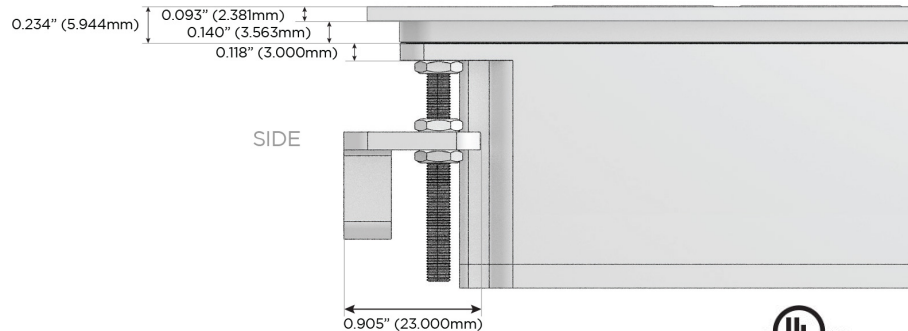

M-POWER-4T

AC POWER & DATA CONNECTIVITY SOLUTION

M-POWER-4TW-AMSA-CRATP

Specs:

Modules/Ports:

- A** Tamper Resistant AC Receptacle
- M** Double USB-A (Fast Charging Ports - 18W)
- S** USB-C (25W High Speed Charging Port)