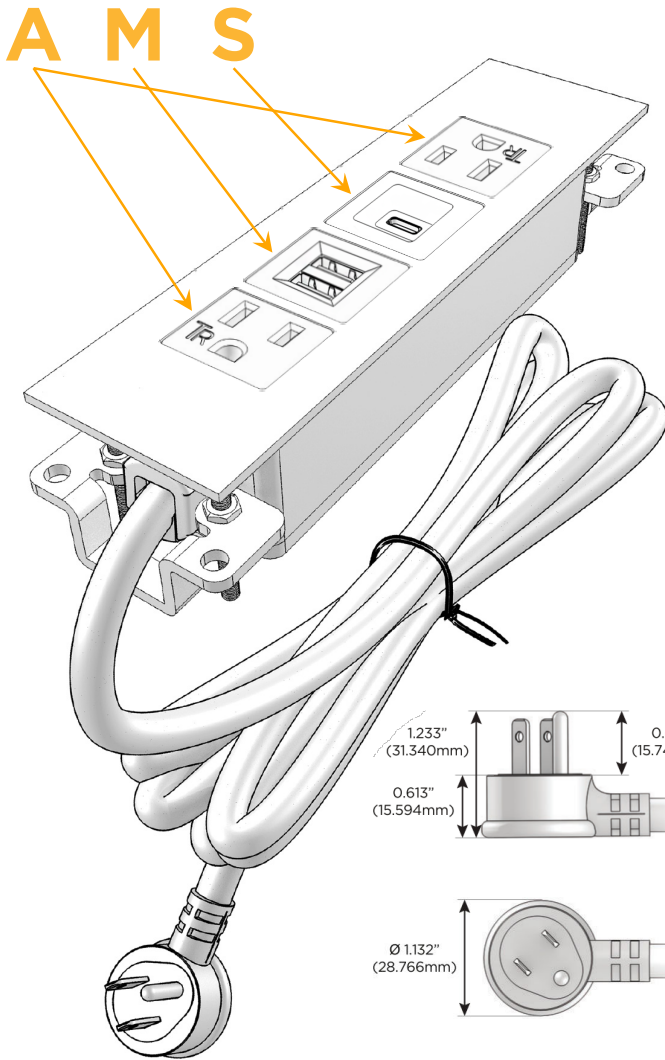

Trim Plate Finish: **CHROME (ABS)**

Custom Finishes Available

M-POWER-4TW-AMSA-CRATP

Features:

Module/Port Options:

- A** Tamper Resistant AC Receptacle
- E** USB-A & USB-C (20W)
- M** Double USB-A (Fast Charging Ports - 18W)
- H** HDMI
- 6** CAT 6
- 12** RJ 12
- X** Switched AC
- Y** 3-Way Switch (Low Voltage)
- V** USB-C (45W High Speed Charging Port)
- S** USB-C (25W High Speed Charging Port)
- R** Switched AC (Rocker Switch)
- D** Dimmer Switch

Plug:

Supplied with Low Profile Flat 45° Angle 120 VAC Plug

Optional Standard Straight 120 VAC Plug

Optional Straight 120 VAC Pass-through Plug

- CLEAN, COMPACT DESIGN
- STREAMLINED
- LOW PROFILE
- SIDE-EXITING CORDS
- PLUG & PLAY
- 6' AC CORD & PLUG (FLAT PLUG STANDARD)
- CUSTOMIZABLE CONFIGURATIONS AND FINISHES
- UL LISTED FOR MOUNTING IN FURNITURE
- 15A

M-POWER-4T

AC POWER & DATA CONNECTIVITY SOLUTION

M-POWER-4TW-AMSA-CRATP

Specs:

Modules/Ports:

- A** Tamper Resistant AC Receptacle
- M** Double USB-A (Fast Charging Ports - 18W)
- S** USB-C (25W High Speed Charging Port)