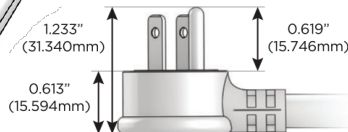

M-POWER-4T

AC POWER & DATA CONNECTIVITY SOLUTION

M-POWER-4TW-AMSA-CRATP

Specs:

Modules/Ports:

- A** Tamper Resistant AC Receptacle
- M** Double USB-A (Fast Charging Ports - 18W)
- S** USB-C (25W High Speed Charging Port)