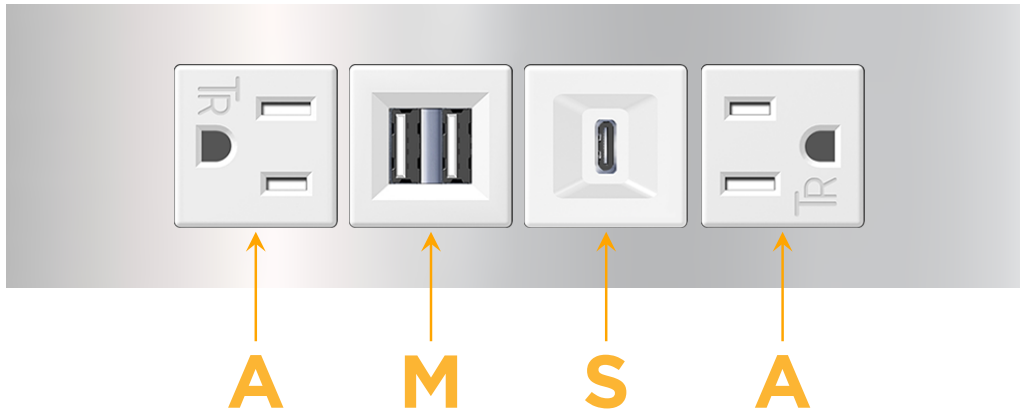

Trim Plate Finish: **CHROME (ABS)**

Custom Finishes Available

M-POWER-4TW-AMSA-CRATP

Features:

Module/Port Options:

- A** Tamper Resistant AC Receptacle
- E** USB-A & USB-C (20W)
- M** Double USB-A (Fast Charging Ports - 18W)
- H** HDMI
- 6** CAT 6
- 12** RJ 12
- X** Switched AC
- Y** 3-Way Switch (Low Voltage)
- V** USB-C (45W High Speed Charging Port)
- S** USB-C (25W High Speed Charging Port)
- R** Switched AC (Rocker Switch)
- D** Dimmer Switch

Plug:

Supplied with Low Profile Flat 45° Angle 120 VAC Plug

Optional Standard Straight 120 VAC Plug

Optional Straight 120 VAC Pass-through Plug

- CLEAN, COMPACT DESIGN
- STREAMLINED
- LOW PROFILE
- SIDE-EXITING CORDS
- PLUG & PLAY
- 6' AC CORD & PLUG (FLAT PLUG STANDARD)
- CUSTOMIZABLE CONFIGURATIONS AND FINISHES
- UL LISTED FOR MOUNTING IN FURNITURE
- 15A

M-POWER-4T

AC POWER & DATA CONNECTIVITY SOLUTION

M-POWER-4TW-AMSA-CRATP

Specs:

Modules/Ports:

- A** Tamper Resistant AC Receptacle
- M** Double USB-A (Fast Charging Ports - 18W)
- S** USB-C (25W High Speed Charging Port)