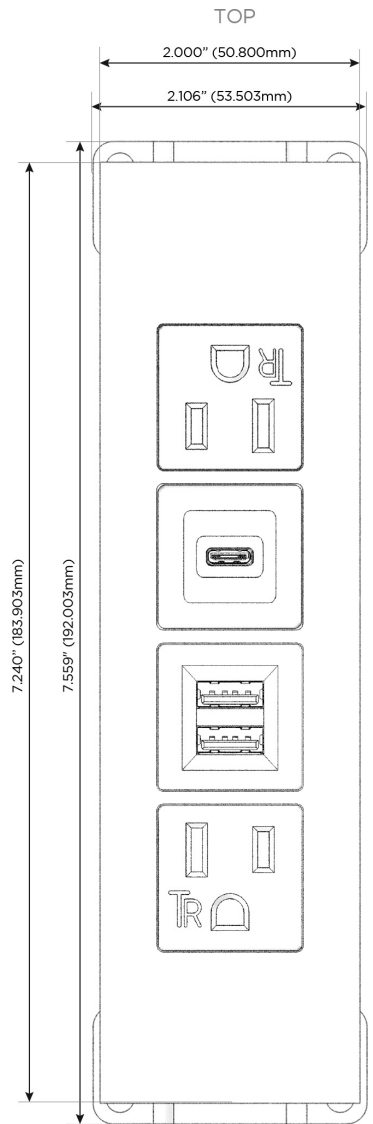

Trim Plate Finish: **CHROME (ABS)**

Custom Finishes Available

M-POWER-4TW-AMSA-CRATP

Features:

Module/Port Options:

- A** Tamper Resistant AC Receptacle
- E** USB-A & USB-C (20W)
- M** Double USB-A (Fast Charging Ports - 18W)
- H** HDMI
- 6** CAT 6
- 12** RJ 12
- X** Switched AC
- Y** 3-Way Switch (Low Voltage)
- V** USB-C (45W High Speed Charging Port)
- S** USB-C (25W High Speed Charging Port)
- R** Switched AC (Rocker Switch)
- D** Dimmer Switch

Plug:

Supplied with Low Profile Flat 45° Angle 120 VAC Plug

Optional Standard Straight 120 VAC Plug

Optional Straight 120 VAC Pass-through Plug

- CLEAN, COMPACT DESIGN
- STREAMLINED
- LOW PROFILE
- SIDE-EXITING CORDS
- PLUG & PLAY
- 6' AC CORD & PLUG (FLAT PLUG STANDARD)
- CUSTOMIZABLE CONFIGURATIONS AND FINISHES
- UL LISTED FOR MOUNTING IN FURNITURE
- 15A

M-POWER-4T

AC POWER & DATA CONNECTIVITY SOLUTION

M-POWER-4TW-AMSA-CRATP

Specs:

Modules/Ports:

- A** Tamper Resistant AC Receptacle
- M** Double USB-A (Fast Charging Ports - 18W)
- S** USB-C (25W High Speed Charging Port)