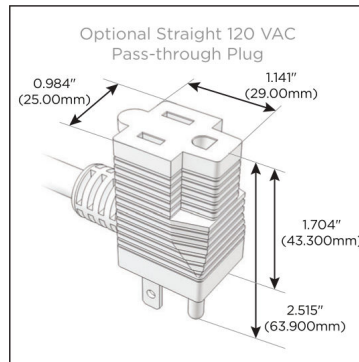

Plug:

Supplied with Low Profile Flat 45° Angle 120 VAC Plug

Optional Standard Straight 120 VAC Plug

Optional Straight 120 VAC Pass-through Plug

- CLEAN, COMPACT DESIGN
- STREAMLINED
- LOW PROFILE
- SIDE-EXITING CORDS
- PLUG & PLAY
- 6' AC CORD & PLUG (FLAT PLUG STANDARD)
- CUSTOMIZABLE CONFIGURATIONS AND FINISHES
- UL LISTED FOR MOUNTING IN FURNITURE
- 15A

M-POWER-4T

AC POWER & DATA CONNECTIVITY SOLUTION

M-POWER-4TW-AMSA-BZATP

Specs:

Modules/Ports:

- A** Tamper Resistant AC Receptacle
- M** Double USB-A (Fast Charging Ports - 18W)
- S** USB-C (25W High Speed Charging Port)