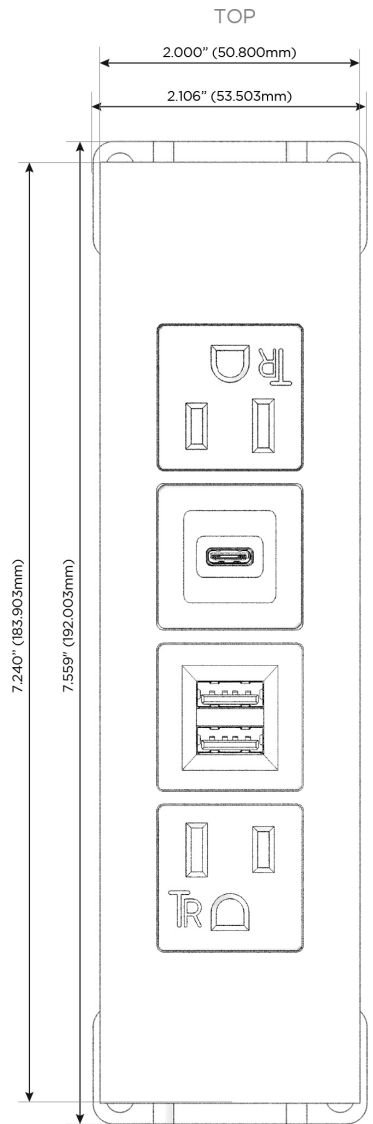

Trim Plate Finish: **STANDARD BRONZE (ABS)**

Custom Finishes Available

M-POWER-4TW-AMSA-BZATP

Features:

Module/Port Options:

- A** Tamper Resistant AC Receptacle
- E** USB-A & USB-C (20W)
- M** Double USB-A (Fast Charging Ports - 18W)
- H** HDMI
- 6** CAT 6
- 12** RJ 12
- X** Switched AC
- Y** 3-Way Switch (Low Voltage)
- V** USB-C (45W High Speed Charging Port)
- S** USB-C (25W High Speed Charging Port)
- R** Switched AC (Rocker Switch)
- D** Dimmer Switch

Plug:

Supplied with Low Profile Flat 45° Angle 120 VAC Plug

Optional Standard Straight 120 VAC Plug

Optional Straight 120 VAC Pass-through Plug

- CLEAN, COMPACT DESIGN
- STREAMLINED
- LOW PROFILE
- SIDE-EXITING CORDS
- PLUG & PLAY
- 6' AC CORD & PLUG (FLAT PLUG STANDARD)
- CUSTOMIZABLE CONFIGURATIONS AND FINISHES
- UL LISTED FOR MOUNTING IN FURNITURE
- 15A

M-POWER-4T

AC POWER & DATA CONNECTIVITY SOLUTION

M-POWER-4TW-AMSA-BZATP

Specs:

Modules/Ports:

- A** Tamper Resistant AC Receptacle
- M** Double USB-A (Fast Charging Ports - 18W)
- S** USB-C (25W High Speed Charging Port)