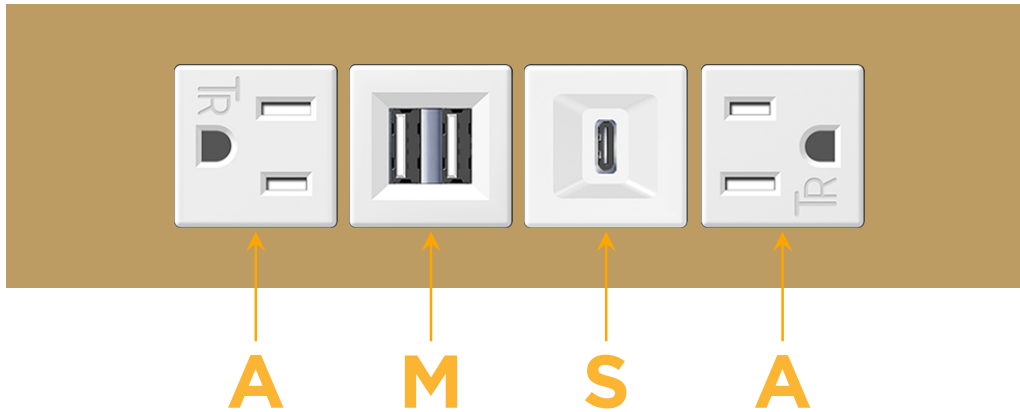

Trim Plate Finish: **STANDARD BRONZE (ABS)**

Custom Finishes Available

M-POWER-4TW-AMSA-BZATP

Features:

Module/Port Options:

- A** Tamper Resistant AC Receptacle
- E** USB-A & USB-C (20W)
- M** Double USB-A (Fast Charging Ports - 18W)
- H** HDMI
- 6** CAT 6
- 12** RJ 12
- X** Switched AC
- Y** 3-Way Switch (Low Voltage)
- V** USB-C (45W High Speed Charging Port)
- S** USB-C (25W High Speed Charging Port)
- R** Switched AC (Rocker Switch)
- D** Dimmer Switch

Plug:

Supplied with Low Profile Flat 45° Angle 120 VAC Plug

Optional Standard Straight 120 VAC Plug

Optional Straight 120 VAC Pass-through Plug

- CLEAN, COMPACT DESIGN
- STREAMLINED
- LOW PROFILE
- SIDE-EXITING CORDS
- PLUG & PLAY
- 6' AC CORD & PLUG (FLAT PLUG STANDARD)
- CUSTOMIZABLE CONFIGURATIONS AND FINISHES
- UL LISTED FOR MOUNTING IN FURNITURE
- 15A

M-POWER-4T

AC POWER & DATA CONNECTIVITY SOLUTION

M-POWER-4TW-AMSA-BZATP

Specs:

Modules/Ports:

- A** Tamper Resistant AC Receptacle
- M** Double USB-A (Fast Charging Ports - 18W)
- S** USB-C (25W High Speed Charging Port)