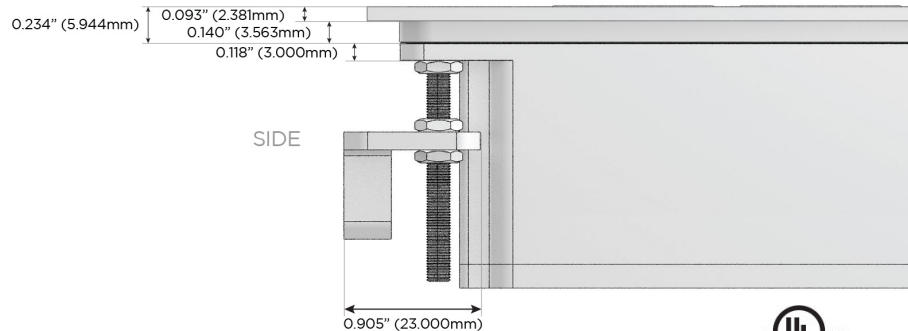

M-POWER-4T

AC POWER & DATA CONNECTIVITY SOLUTION

M-POWER-4TW-AMSA-BZATP

Specs:

Modules/Ports:

- A** Tamper Resistant AC Receptacle
- M** Double USB-A (Fast Charging Ports - 18W)
- S** USB-C (25W High Speed Charging Port)