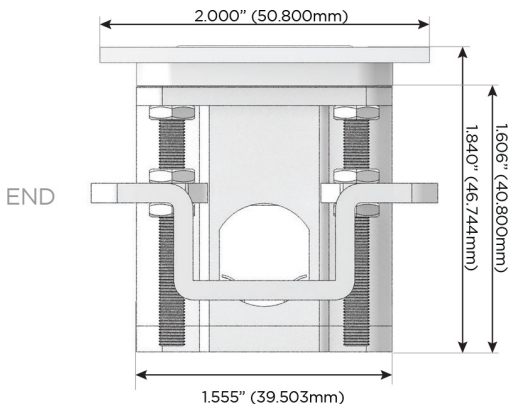

Plug:

Supplied with Low Profile Flat 45° Angle 120 VAC Plug

Optional Standard Straight 120 VAC Plug

Optional Straight 120 VAC Pass-through Plug

- CLEAN, COMPACT DESIGN
- STREAMLINED
- LOW PROFILE
- SIDE-EXITING CORDS
- PLUG & PLAY
- 6' AC CORD & PLUG (FLAT PLUG STANDARD)
- CUSTOMIZABLE CONFIGURATIONS AND FINISHES
- UL LISTED FOR MOUNTING IN FURNITURE
- 15A

M-POWER-4T

AC POWER & DATA CONNECTIVITY SOLUTION

M-POWER-4TW-AMSA-BZATP

Specs:

Modules/Ports:

- A** Tamper Resistant AC Receptacle
- M** Double USB-A (Fast Charging Ports - 18W)
- S** USB-C (25W High Speed Charging Port)