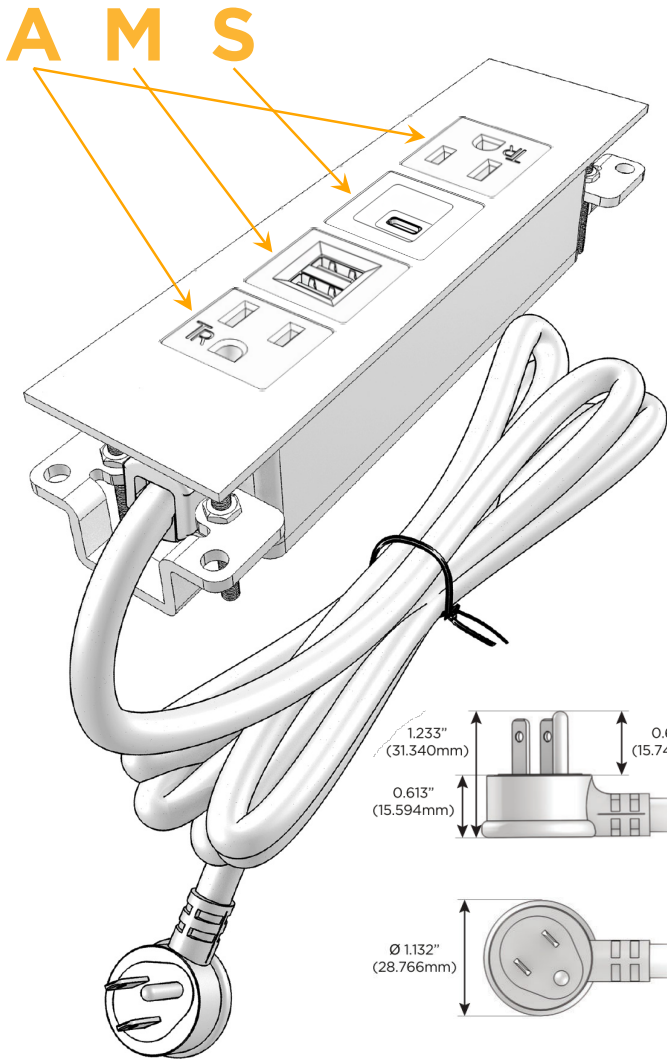

Trim Plate Finish: **STANDARD BRONZE (ABS)**

Custom Finishes Available

M-POWER-4TW-AMSA-BZATP

Features:

Module/Port Options:

- A** Tamper Resistant AC Receptacle
- E** USB-A & USB-C (20W)
- M** Double USB-A (Fast Charging Ports - 18W)
- H** HDMI
- 6** CAT 6
- 12** RJ 12
- X** Switched AC
- Y** 3-Way Switch (Low Voltage)
- V** USB-C (45W High Speed Charging Port)
- S** USB-C (25W High Speed Charging Port)
- R** Switched AC (Rocker Switch)
- D** Dimmer Switch

Plug:

Supplied with Low Profile Flat 45° Angle 120 VAC Plug

Optional Standard Straight 120 VAC Plug

Optional Straight 120 VAC Pass-through Plug

- CLEAN, COMPACT DESIGN
- STREAMLINED
- LOW PROFILE
- SIDE-EXITING CORDS
- PLUG & PLAY
- 6' AC CORD & PLUG (FLAT PLUG STANDARD)
- CUSTOMIZABLE CONFIGURATIONS AND FINISHES
- UL LISTED FOR MOUNTING IN FURNITURE
- 15A

M-POWER-4T

AC POWER & DATA CONNECTIVITY SOLUTION

M-POWER-4TW-AMSA-BZATP

Specs:

Modules/Ports:

- A** Tamper Resistant AC Receptacle
- M** Double USB-A (Fast Charging Ports - 18W)
- S** USB-C (25W High Speed Charging Port)