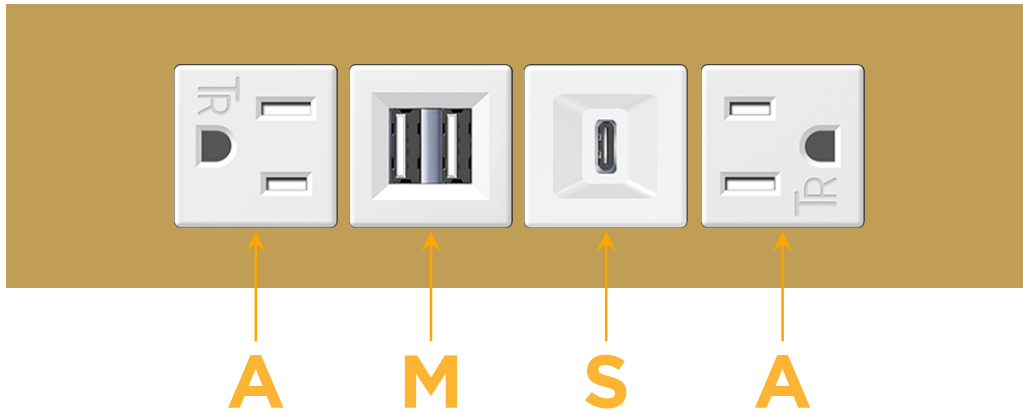

M-POWER-4T

AC POWER & DATA CONNECTIVITY SOLUTION

M-POWER-4TW-AMSA-BRTP

Distributed by

Mormax Company, Inc.

8 Westchester Plaza

Elmsford, NY 10523

914-699-0101

sales@mormax.com

mormax.com

Metro Light & Power's line of power & data solutions offers sophisticated design elements combined with greater ease of installation. Streamlined and low-profile, enhanced by side-exiting cords, our outlets advance the industry with their cutting edge look and feel. We believe flexibility is key, and we provide a variety of mounting options, including the ability to mount in limited spaces. Our outlets are available in many finishes and configurations, in addition to a custom color and finish capability for our clients.

Trim Plate Finish: **SOLID BRASS**

Custom Finishes Available

M-POWER-4TW-AMSA-BRTP

Features:

Module/Port Options:

- **A** Tamper Resistant AC Receptacle
- **E** USB-A & USB-C (20W)
- **M** Double USB-A (Fast Charging Ports - 18W)
- **H** HDMI
- **6** CAT 6
- **12** RJ 12
- **X** Switched AC
- **Y** 3-Way Switch (Low Voltage)
- **V** USB-C (45W High Speed Charging Port)
- **S** USB-C (25W High Speed Charging Port)
- **R** Switched AC (Rocker Switch)
- **D** Dimmer Switch

Plug:

Supplied with Low Profile Flat 45° Angle 120 VAC Plug

Optional Standard Straight 120 VAC Plug

Optional Straight 120 VAC Pass-through Plug

- CLEAN, COMPACT DESIGN
- STREAMLINED
- LOW PROFILE
- SIDE-EXITING CORDS
- PLUG & PLAY
- 6' AC CORD & PLUG (FLAT PLUG STANDARD)
- CUSTOMIZABLE CONFIGURATIONS AND FINISHES
- UL LISTED FOR MOUNTING IN FURNITURE
- 15A