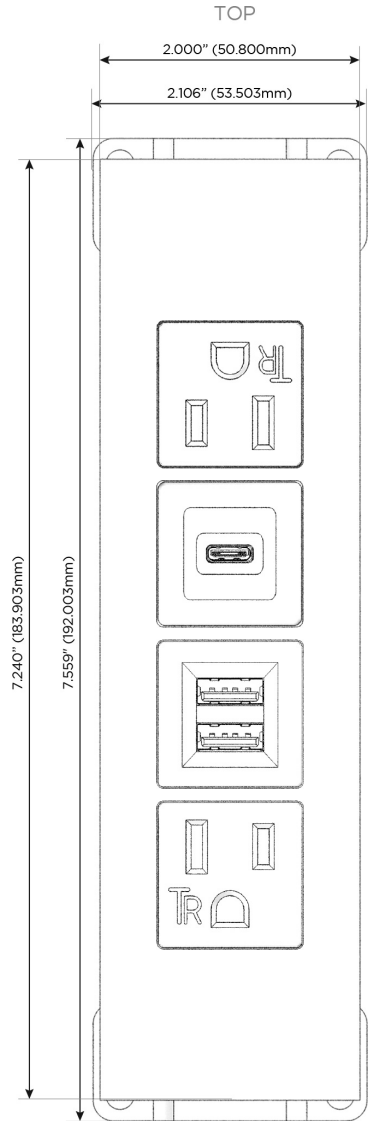

### Module/Port Options:

- A** Tamper Resistant AC Receptacle
- E** USB-A & USB-C (20W)
- M** Double USB-A (Fast Charging Ports - 18W)
- H** HDMI
- 6** CAT 6
- 12** RJ 12
- X** Switched AC
- Y** 3-Way Switch (Low Voltage)
- V** USB-C (45W High Speed Charging Port)
- S** USB-C (25W High Speed Charging Port)
- R** Switched AC (Rocker Switch)
- D** Dimmer Switch

### Plug:

Supplied with Low Profile Flat 45° Angle 120 VAC Plug

Optional Standard Straight 120 VAC Plug

Optional Straight 120 VAC Pass-through Plug

- CLEAN, COMPACT DESIGN
- STREAMLINED
- LOW PROFILE
- SIDE-EXITING CORDS
- PLUG & PLAY
- 6' AC CORD & PLUG (FLAT PLUG STANDARD)
- CUSTOMIZABLE CONFIGURATIONS AND FINISHES
- UL LISTED FOR MOUNTING IN FURNITURE
- 15A

# M-POWER-4T

AC POWER & DATA CONNECTIVITY SOLUTION

M-POWER-4TW-AMSA-BRTP

Specs:

**Modules/Ports:**

- A** Tamper Resistant AC Receptacle
- M** Double USB-A (Fast Charging Ports - 18W)
- S** USB-C (25W High Speed Charging Port)