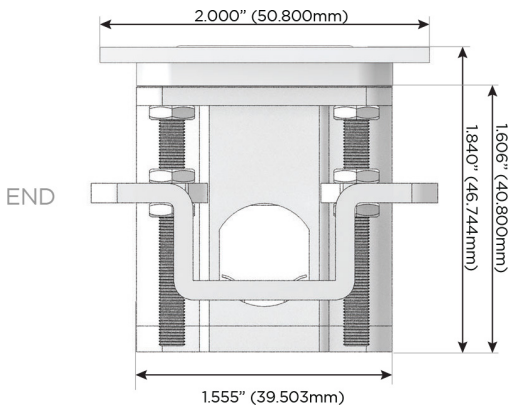

### Plug:

Supplied with Low Profile Flat 45° Angle 120 VAC Plug

Optional Standard Straight 120 VAC Plug

Optional Straight 120 VAC Pass-through Plug

- CLEAN, COMPACT DESIGN
- STREAMLINED
- LOW PROFILE
- SIDE-EXITING CORDS
- PLUG & PLAY
- 6' AC CORD & PLUG (FLAT PLUG STANDARD)
- CUSTOMIZABLE CONFIGURATIONS AND FINISHES
- UL LISTED FOR MOUNTING IN FURNITURE
- 15A

# M-POWER-4T

AC POWER & DATA CONNECTIVITY SOLUTION

M-POWER-4TW-AMSA-BRTP

Specs:

**Modules/Ports:**

- A** Tamper Resistant AC Receptacle
- M** Double USB-A (Fast Charging Ports - 18W)
- S** USB-C (25W High Speed Charging Port)