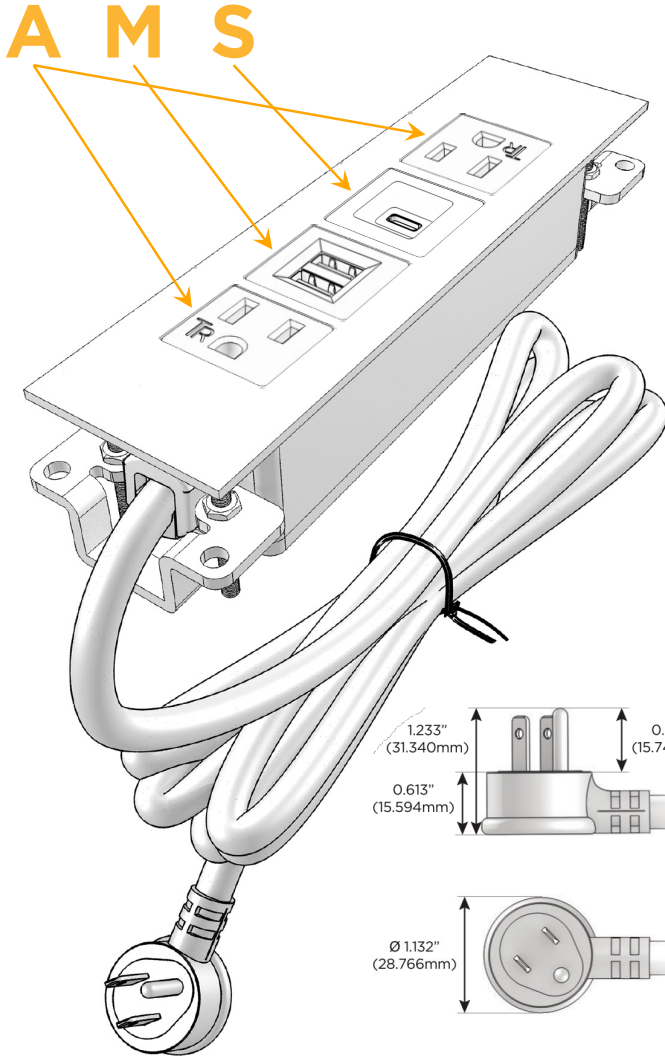

### Module/Port Options:

- A** Tamper Resistant AC Receptacle
- E** USB-A & USB-C (20W)
- M** Double USB-A (Fast Charging Ports - 18W)
- H** HDMI
- 6** CAT 6
- 12** RJ 12
- X** Switched AC
- Y** 3-Way Switch (Low Voltage)
- V** USB-C (45W High Speed Charging Port)
- S** USB-C (25W High Speed Charging Port)
- R** Switched AC (Rocker Switch)
- D** Dimmer Switch

### Plug:

Supplied with Low Profile Flat 45° Angle 120 VAC Plug

Optional Standard Straight 120 VAC Plug

Optional Straight 120 VAC Pass-through Plug

- CLEAN, COMPACT DESIGN
- STREAMLINED
- LOW PROFILE
- SIDE-EXITING CORDS
- PLUG & PLAY
- 6' AC CORD & PLUG (FLAT PLUG STANDARD)
- CUSTOMIZABLE CONFIGURATIONS AND FINISHES
- UL LISTED FOR MOUNTING IN FURNITURE
- 15A

# M-POWER-4T

AC POWER & DATA CONNECTIVITY SOLUTION

M-POWER-4TW-AMSA-BRTP

Specs:

**Modules/Ports:**

- A** Tamper Resistant AC Receptacle
- M** Double USB-A (Fast Charging Ports - 18W)
- S** USB-C (25W High Speed Charging Port)