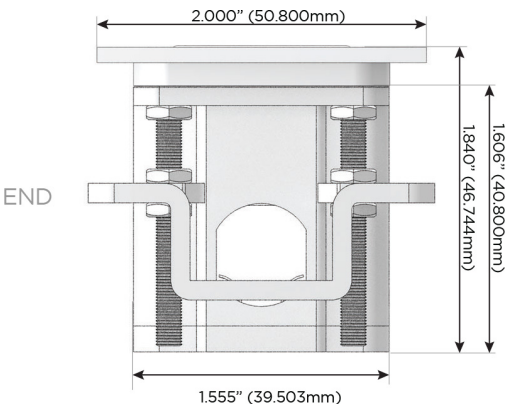

Plug:

Supplied with Low Profile Flat 45° Angle 120 VAC Plug

Optional Standard Straight 120 VAC Plug

Optional Straight 120 VAC Pass-through Plug

- CLEAN, COMPACT DESIGN
- STREAMLINED
- LOW PROFILE
- SIDE-EXITING CORDS
- PLUG & PLAY
- 6' AC CORD & PLUG (FLAT PLUG STANDARD)
- CUSTOMIZABLE CONFIGURATIONS AND FINISHES
- UL LISTED FOR MOUNTING IN FURNITURE
- 15A

M-POWER-4T

AC POWER & DATA CONNECTIVITY SOLUTION

M-POWER-4TW-AMSA-BRATP

Specs:

Modules/Ports:

- A** Tamper Resistant AC Receptacle
- M** Double USB-A (Fast Charging Ports - 18W)
- S** USB-C (25W High Speed Charging Port)