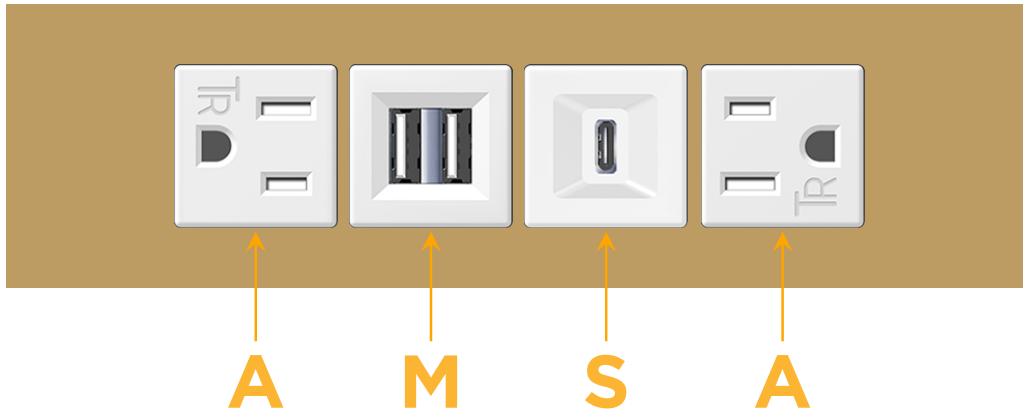

Trim Plate Finish: **BRASS (ABS)**

Custom Finishes Available

M-POWER-4TW-AMSA-BRATP

Features:

Module/Port Options:

- A** Tamper Resistant AC Receptacle
- E** USB-A & USB-C (20W)
- M** Double USB-A (Fast Charging Ports - 18W)
- H** HDMI
- 6** CAT 6
- 12** RJ 12
- X** Switched AC
- Y** 3-Way Switch (Low Voltage)
- V** USB-C (45W High Speed Charging Port)
- S** USB-C (25W High Speed Charging Port)
- R** Switched AC (Rocker Switch)
- D** Dimmer Switch

Plug:

Supplied with Low Profile Flat 45° Angle 120 VAC Plug

Optional Standard Straight 120 VAC Plug

Optional Straight 120 VAC Pass-through Plug

- CLEAN, COMPACT DESIGN
- STREAMLINED
- LOW PROFILE
- SIDE-EXITING CORDS
- PLUG & PLAY
- 6' AC CORD & PLUG (FLAT PLUG STANDARD)
- CUSTOMIZABLE CONFIGURATIONS AND FINISHES
- UL LISTED FOR MOUNTING IN FURNITURE
- 15A

M-POWER-4T

AC POWER & DATA CONNECTIVITY SOLUTION

M-POWER-4TW-AMSA-BRATP

Specs:

Modules/Ports:

- A** Tamper Resistant AC Receptacle
- M** Double USB-A (Fast Charging Ports - 18W)
- S** USB-C (25W High Speed Charging Port)