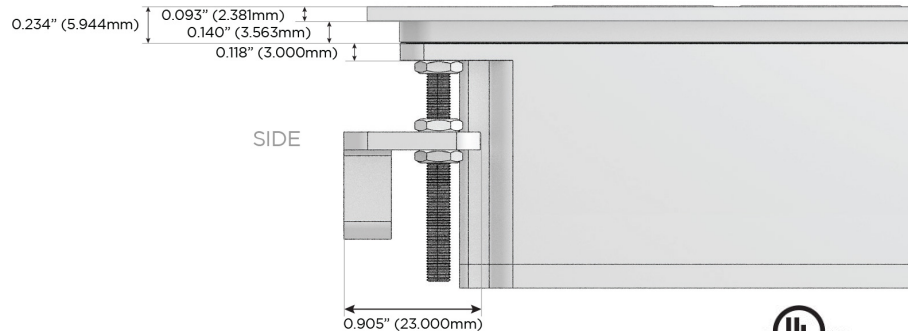

M-POWER-4T

AC POWER & DATA CONNECTIVITY SOLUTION

M-POWER-4TW-AMSA-BRATP

Specs:

Modules/Ports:

- A** Tamper Resistant AC Receptacle
- M** Double USB-A (Fast Charging Ports - 18W)
- S** USB-C (25W High Speed Charging Port)