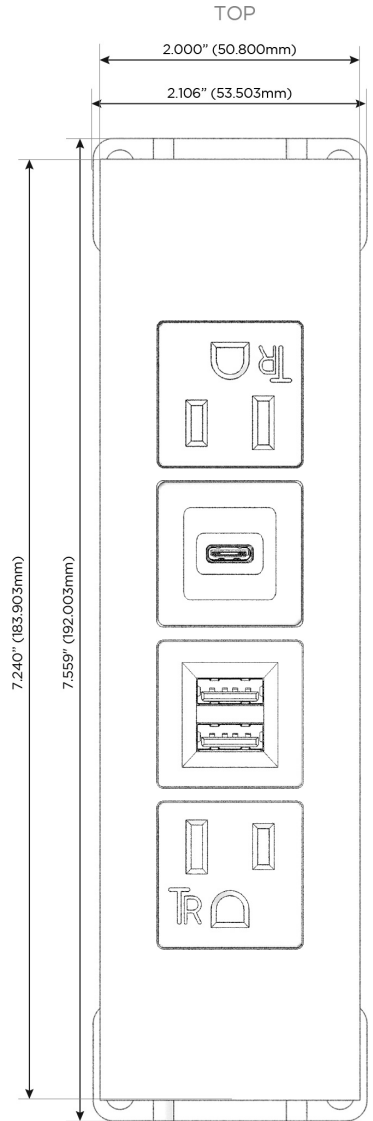

Trim Plate Finish: **BRASS (ABS)**

Custom Finishes Available

M-POWER-4TW-AMSA-BRATP

Features:

Module/Port Options:

- A** Tamper Resistant AC Receptacle
- E** USB-A & USB-C (20W)
- M** Double USB-A (Fast Charging Ports - 18W)
- H** HDMI
- 6** CAT 6
- 12** RJ 12
- X** Switched AC
- Y** 3-Way Switch (Low Voltage)
- V** USB-C (45W High Speed Charging Port)
- S** USB-C (25W High Speed Charging Port)
- R** Switched AC (Rocker Switch)
- D** Dimmer Switch

Plug:

Supplied with Low Profile Flat 45° Angle 120 VAC Plug

Optional Standard Straight 120 VAC Plug

Optional Straight 120 VAC Pass-through Plug

- CLEAN, COMPACT DESIGN
- STREAMLINED
- LOW PROFILE
- SIDE-EXITING CORDS
- PLUG & PLAY
- 6' AC CORD & PLUG (FLAT PLUG STANDARD)
- CUSTOMIZABLE CONFIGURATIONS AND FINISHES
- UL LISTED FOR MOUNTING IN FURNITURE
- 15A

M-POWER-4T

AC POWER & DATA CONNECTIVITY SOLUTION

M-POWER-4TW-AMSA-BRATP

Specs:

Modules/Ports:

- A** Tamper Resistant AC Receptacle
- M** Double USB-A (Fast Charging Ports - 18W)
- S** USB-C (25W High Speed Charging Port)