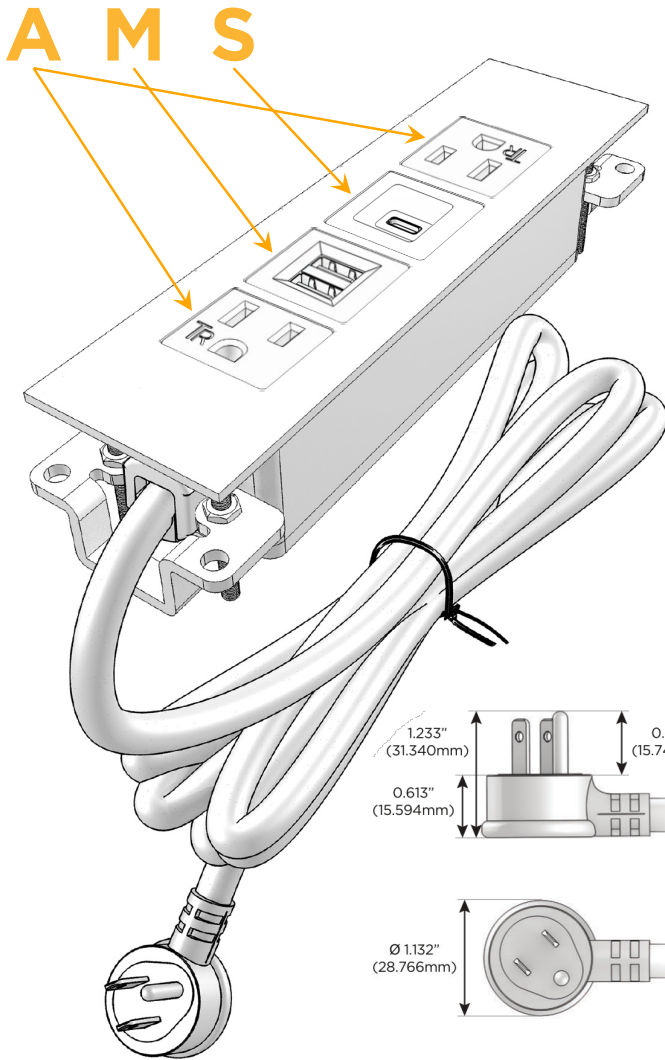

Trim Plate Finish: **BRASS (ABS)**

Custom Finishes Available

M-POWER-4TW-AMSA-BRATP

Features:

Module/Port Options:

- A** Tamper Resistant AC Receptacle
- E** USB-A & USB-C (20W)
- M** Double USB-A (Fast Charging Ports - 18W)
- H** HDMI
- 6** CAT 6
- 12** RJ 12
- X** Switched AC
- Y** 3-Way Switch (Low Voltage)
- V** USB-C (45W High Speed Charging Port)
- S** USB-C (25W High Speed Charging Port)
- R** Switched AC (Rocker Switch)
- D** Dimmer Switch

Plug:

Supplied with Low Profile Flat 45° Angle 120 VAC Plug

Optional Standard Straight 120 VAC Plug

Optional Straight 120 VAC Pass-through Plug

- CLEAN, COMPACT DESIGN
- STREAMLINED
- LOW PROFILE
- SIDE-EXITING CORDS
- PLUG & PLAY
- 6' AC CORD & PLUG (FLAT PLUG STANDARD)
- CUSTOMIZABLE CONFIGURATIONS AND FINISHES
- UL LISTED FOR MOUNTING IN FURNITURE
- 15A

M-POWER-4T

AC POWER & DATA CONNECTIVITY SOLUTION

M-POWER-4TW-AMSA-BRATP

Specs:

Modules/Ports:

- A** Tamper Resistant AC Receptacle
- M** Double USB-A (Fast Charging Ports - 18W)
- S** USB-C (25W High Speed Charging Port)