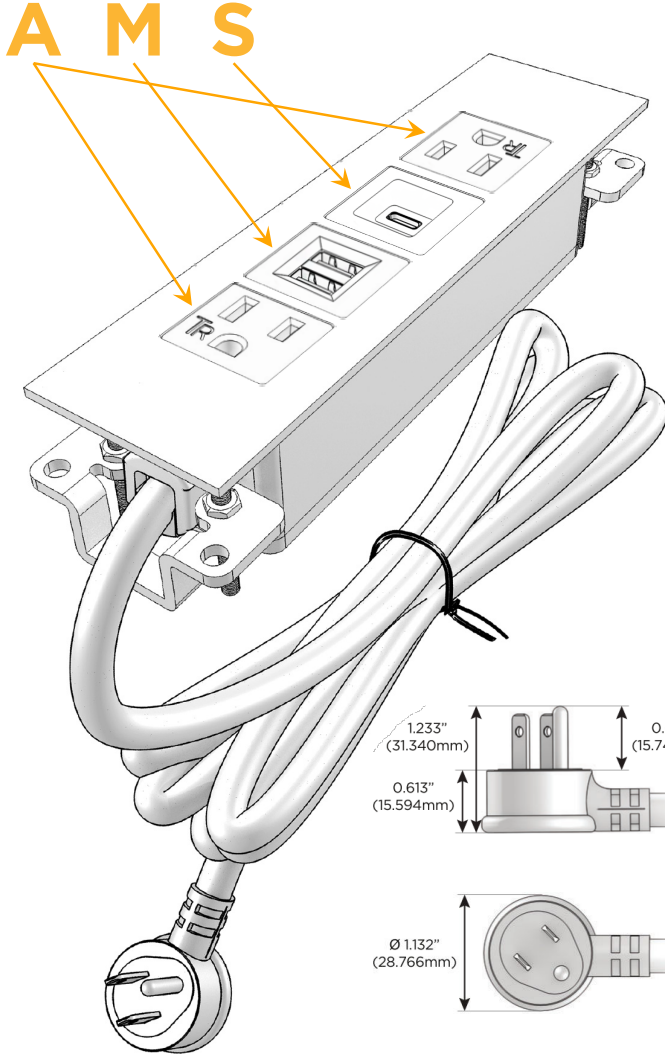

### Module/Port Options:

- A** Tamper Resistant AC Receptacle
- E** USB-A & USB-C (20W)
- M** Double USB-A (Fast Charging Ports - 18W)
- H** HDMI
- 6** CAT 6
- 12** RJ 12
- X** Switched AC
- Y** 3-Way Switch (Low Voltage)
- V** USB-C (45W High Speed Charging Port)
- S** USB-C (25W High Speed Charging Port)
- R** Switched AC (Rocker Switch)
- D** Dimmer Switch

### Plug:

Supplied with Low Profile Flat 45° Angle 120 VAC Plug

Optional Standard Straight 120 VAC Plug

Optional Straight 120 VAC Pass-through Plug

- CLEAN, COMPACT DESIGN
- STREAMLINED
- LOW PROFILE
- SIDE-EXITING CORDS
- PLUG & PLAY
- 6' AC CORD & PLUG (FLAT PLUG STANDARD)
- CUSTOMIZABLE CONFIGURATIONS AND FINISHES
- UL LISTED FOR MOUNTING IN FURNITURE
- 15A

# M-POWER-4T

AC POWER & DATA CONNECTIVITY SOLUTION

M-POWER-4TW-AMSA-B2ATP

Specs:

**Modules/Ports:**

- A** Tamper Resistant AC Receptacle
- M** Double USB-A (Fast Charging Ports - 18W)
- S** USB-C (25W High Speed Charging Port)