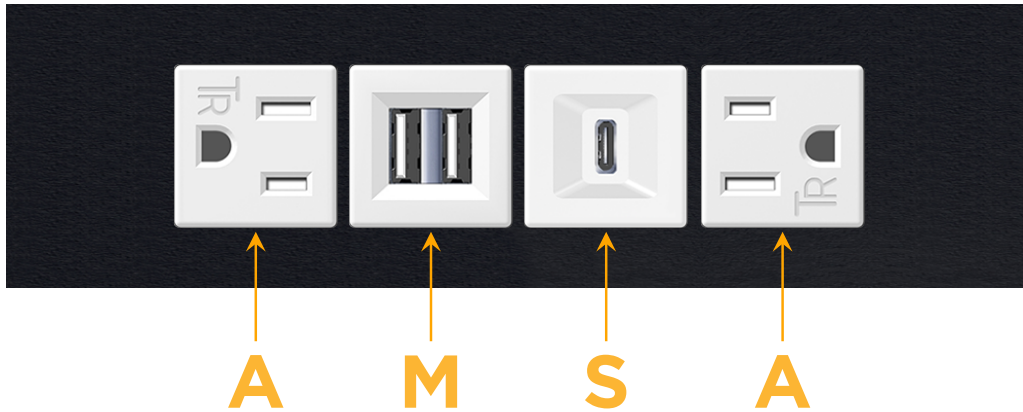

M-POWER-4T

AC POWER & DATA CONNECTIVITY SOLUTION

M-POWER-4TW-AMSA-B2ATP

Distributed by

Mormax Company, Inc.

8 Westchester Plaza

Elmsford, NY 10523

914-699-0101

sales@mormax.com

mormax.com

Metro Light & Power's line of power & data solutions offers sophisticated design elements combined with greater ease of installation. Streamlined and low-profile, enhanced by side-exiting cords, our outlets advance the industry with their cutting edge look and feel. We believe flexibility is key, and we provide a variety of mounting options, including the ability to mount in limited spaces. Our outlets are available in many finishes and configurations, in addition to a custom color and finish capability for our clients.

Trim Plate Finish: **SATIN BLACK (ABS)**

Custom Finishes Available

M-POWER-4TW-AMSA-B2ATP

Features:

Module/Port Options:

- **A** Tamper Resistant AC Receptacle
- **E** USB-A & USB-C (20W)
- **M** Double USB-A (Fast Charging Ports - 18W)
- **H** HDMI
- **6** CAT 6
- **12** RJ 12
- **X** Switched AC
- **Y** 3-Way Switch (Low Voltage)
- **V** USB-C (45W High Speed Charging Port)
- **S** USB-C (25W High Speed Charging Port)
- **R** Switched AC (Rocker Switch)
- **D** Dimmer Switch

Plug:

Supplied with Low Profile Flat 45° Angle 120 VAC Plug

Optional Standard Straight 120 VAC Plug

Optional Straight 120 VAC Pass-through Plug

- CLEAN, COMPACT DESIGN
- STREAMLINED
- LOW PROFILE
- SIDE-EXITING CORDS
- PLUG & PLAY
- 6' AC CORD & PLUG (FLAT PLUG STANDARD)
- CUSTOMIZABLE CONFIGURATIONS AND FINISHES
- UL LISTED FOR MOUNTING IN FURNITURE
- 15A