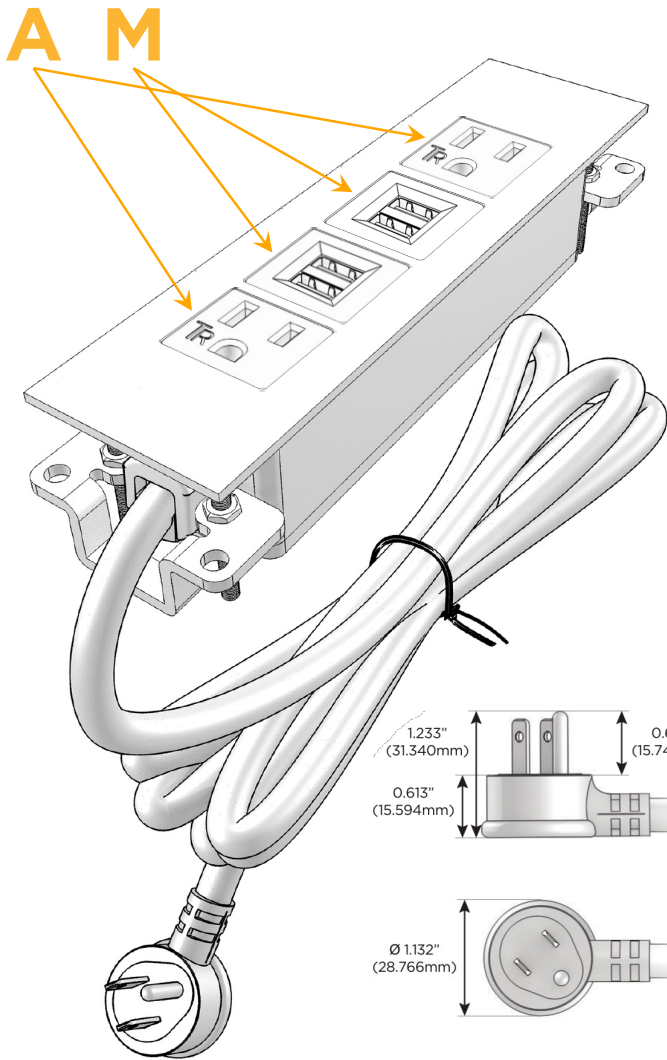

Trim Plate Finish: **WHITE (ABS)**

Custom Finishes Available

M-POWER-4TW-AMMA-WATP

Features:

Module/Port Options:

- A** Tamper Resistant AC Receptacle
- E** USB-A & USB-C (20W)
- M** Double USB-A (Fast Charging Ports - 18W)
- H** HDMI
- 6** CAT 6
- 12** RJ 12
- X** Switched AC
- Y** 3-Way Switch (Low Voltage)
- V** USB-C (45W High Speed Charging Port)
- S** USB-C (25W High Speed Charging Port)
- R** Switched AC (Rocker Switch)
- D** Dimmer Switch

Plug:

Supplied with Low Profile Flat 45° Angle 120 VAC Plug

Optional Standard Straight 120 VAC Plug

Optional Straight 120 VAC Pass-through Plug

- CLEAN, COMPACT DESIGN
- STREAMLINED
- LOW PROFILE
- SIDE-EXITING CORDS
- PLUG & PLAY
- 6' AC CORD & PLUG (FLAT PLUG STANDARD)
- CUSTOMIZABLE CONFIGURATIONS AND FINISHES
- UL LISTED FOR MOUNTING IN FURNITURE
- 15A

M-POWER-4T

AC POWER & DATA CONNECTIVITY SOLUTION

M-POWER-4TW-AMMA-WATP

Specs:

Modules/Ports:

- A** Tamper Resistant AC Receptacle
- M** Double USB-A (Fast Charging Ports - 18W)

Distributed by

Mormax Company, Inc.