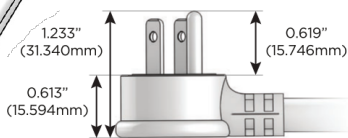

M-POWER-4T

AC POWER & DATA CONNECTIVITY SOLUTION

M-POWER-4TW-AMMA-WATP

Specs:

Modules/Ports:

- A** Tamper Resistant AC Receptacle
- M** Double USB-A (Fast Charging Ports - 18W)

Distributed by

Mormax Company, Inc.