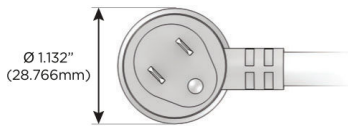

Trim Plate Finish: **WHITE (ABS)**

Custom Finishes Available

M-POWER-4TW-AMMA-WATP

Features:

Module/Port Options:

- A** Tamper Resistant AC Receptacle
- E** USB-A & USB-C (20W)
- M** Double USB-A (Fast Charging Ports - 18W)
- H** HDMI
- 6** CAT 6
- 12** RJ 12
- X** Switched AC
- Y** 3-Way Switch (Low Voltage)
- V** USB-C (45W High Speed Charging Port)
- S** USB-C (25W High Speed Charging Port)
- R** Switched AC (Rocker Switch)
- D** Dimmer Switch

Plug:

Supplied with Low Profile Flat 45° Angle 120 VAC Plug

Optional Standard Straight 120 VAC Plug

Optional Straight 120 VAC Pass-through Plug

- CLEAN, COMPACT DESIGN
- STREAMLINED
- LOW PROFILE
- SIDE-EXITING CORDS
- PLUG & PLAY
- 6' AC CORD & PLUG (FLAT PLUG STANDARD)
- CUSTOMIZABLE CONFIGURATIONS AND FINISHES
- UL LISTED FOR MOUNTING IN FURNITURE
- 15A

M-POWER-4T

AC POWER & DATA CONNECTIVITY SOLUTION

M-POWER-4TW-AMMA-WATP

Specs:

Modules/Ports:

- A** Tamper Resistant AC Receptacle
- M** Double USB-A (Fast Charging Ports - 18W)

Distributed by

Mormax Company, Inc.