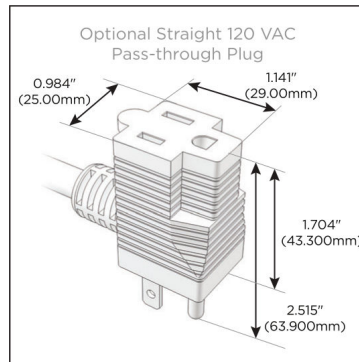

Trim Plate Finish: **WHITE (ABS)**

Custom Finishes Available

M-POWER-4TW-AMMA-WATP

Features:

Module/Port Options:

- A** Tamper Resistant AC Receptacle
- E** USB-A & USB-C (20W)
- M** Double USB-A (Fast Charging Ports - 18W)
- H** HDMI
- 6** CAT 6
- 12** RJ 12
- X** Switched AC
- Y** 3-Way Switch (Low Voltage)
- V** USB-C (45W High Speed Charging Port)
- S** USB-C (25W High Speed Charging Port)
- R** Switched AC (Rocker Switch)
- D** Dimmer Switch

Plug:

Supplied with Low Profile Flat 45° Angle 120 VAC Plug

Optional Standard Straight 120 VAC Plug

Optional Straight 120 VAC Pass-through Plug

- CLEAN, COMPACT DESIGN
- STREAMLINED
- LOW PROFILE
- SIDE-EXITING CORDS
- PLUG & PLAY
- 6' AC CORD & PLUG (FLAT PLUG STANDARD)
- CUSTOMIZABLE CONFIGURATIONS AND FINISHES
- UL LISTED FOR MOUNTING IN FURNITURE
- 15A

M-POWER-4T

AC POWER & DATA CONNECTIVITY SOLUTION

M-POWER-4TW-AMMA-WATP

Specs:

Modules/Ports:

- A** Tamper Resistant AC Receptacle
- M** Double USB-A (Fast Charging Ports - 18W)

Distributed by

Mormax Company, Inc.