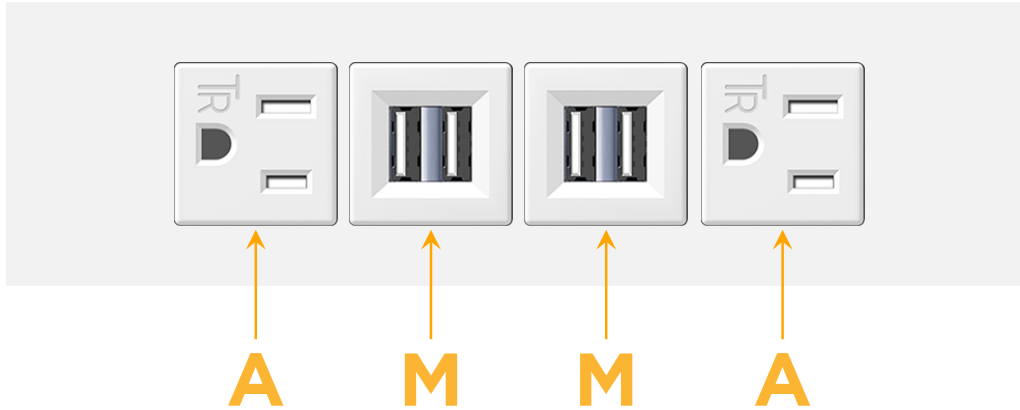

Trim Plate Finish: **WHITE (ABS)**

Custom Finishes Available

M-POWER-4TW-AMMA-WATP

Features:

Module/Port Options:

- A** Tamper Resistant AC Receptacle
- E** USB-A & USB-C (20W)
- M** Double USB-A (Fast Charging Ports - 18W)
- H** HDMI
- 6** CAT 6
- 12** RJ 12
- X** Switched AC
- Y** 3-Way Switch (Low Voltage)
- V** USB-C (45W High Speed Charging Port)
- S** USB-C (25W High Speed Charging Port)
- R** Switched AC (Rocker Switch)
- D** Dimmer Switch

Plug:

Supplied with Low Profile Flat 45° Angle 120 VAC Plug

Optional Standard Straight 120 VAC Plug

Optional Straight 120 VAC Pass-through Plug

- CLEAN, COMPACT DESIGN
- STREAMLINED
- LOW PROFILE
- SIDE-EXITING CORDS
- PLUG & PLAY
- 6' AC CORD & PLUG (FLAT PLUG STANDARD)
- CUSTOMIZABLE CONFIGURATIONS AND FINISHES
- UL LISTED FOR MOUNTING IN FURNITURE
- 15A

M-POWER-4T

AC POWER & DATA CONNECTIVITY SOLUTION

M-POWER-4TW-AMMA-WATP

Specs:

Modules/Ports:

- A** Tamper Resistant AC Receptacle
- M** Double USB-A (Fast Charging Ports - 18W)

Distributed by

Mormax Company, Inc.