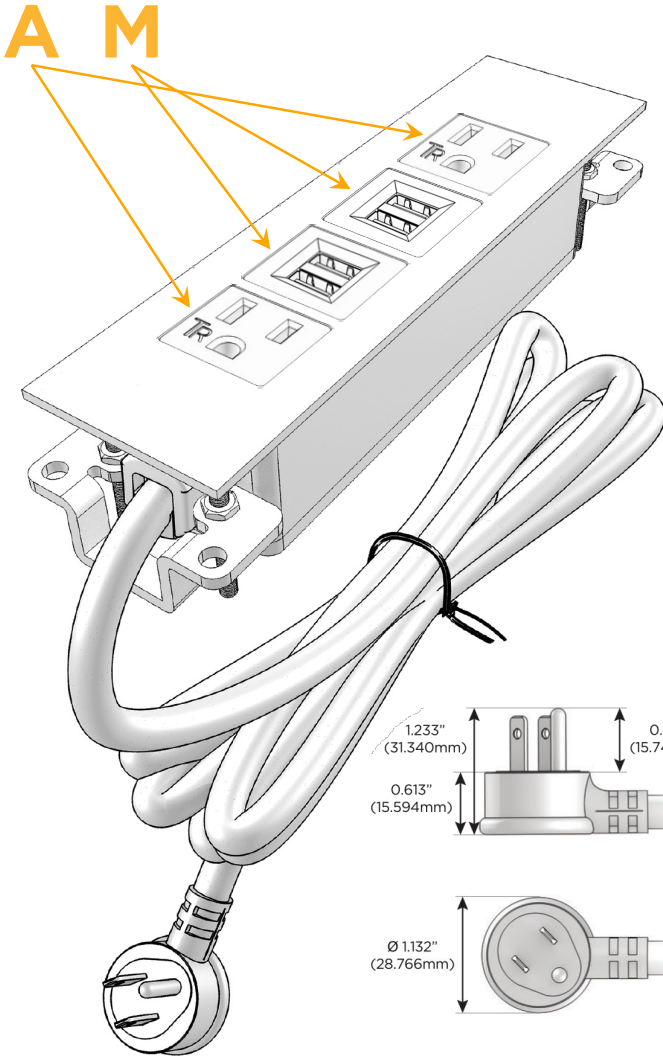

##### Module/Port Options:

- A** Tamper Resistant AC Receptacle
- E** USB-A & USB-C (20W)
- M** Double USB-A (Fast Charging Ports - 18W)
- H** HDMI
- 6** CAT 6
- 12** RJ 12
- X** Switched AC
- Y** 3-Way Switch (Low Voltage)
- V** USB-C (45W High Speed Charging Port)
- S** USB-C (25W High Speed Charging Port)
- R** Switched AC (Rocker Switch)
- D** Dimmer Switch

##### Plug:

Supplied with Low Profile Flat 45° Angle 120 VAC Plug

Optional Standard Straight 120 VAC Plug

Optional Straight 120 VAC Pass-through Plug

- CLEAN, COMPACT DESIGN
- STREAMLINED
- LOW PROFILE
- SIDE-EXITING CORDS
- PLUG & PLAY
- 6' AC CORD & PLUG (FLAT PLUG STANDARD)
- CUSTOMIZABLE CONFIGURATIONS AND FINISHES
- UL LISTED FOR MOUNTING IN FURNITURE
- 15A

# M-POWER-4T

AC POWER & DATA CONNECTIVITY SOLUTION

M-POWER-4TW-AMMA-SS8TP

Specs:

**Modules/Ports:**

- A** Tamper Resistant AC Receptacle
- M** Double USB-A (Fast Charging Ports - 18W)

Distributed by

Mormax Company, Inc.