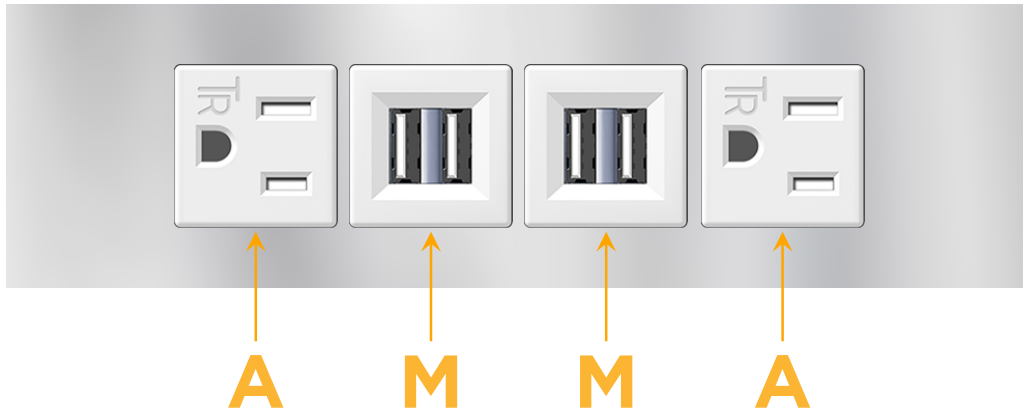

M-POWER-4T

AC POWER & DATA CONNECTIVITY SOLUTION

M-POWER-4TW-AMMA-SS8TP

Distributed by

Mormax Company, Inc.

8 Westchester Plaza

Elmsford, NY 10523

914-699-0101

sales@mormax.com

mormax.com

Metro Light & Power's line of power & data solutions offers sophisticated design elements combined with greater ease of installation. Streamlined and low-profile, enhanced by side-exiting cords, our outlets advance the industry with their cutting edge look and feel. We believe flexibility is key, and we provide a variety of mounting options, including the ability to mount in limited spaces. Our outlets are available in many finishes and configurations, in addition to a custom color and finish capability for our clients.

Trim Plate Finish: **STAINLESS STEEL MIRROR FINISH**

Custom Finishes Available

M-POWER-4TW-AMMA-SS8TP

Features:

Module/Port Options:

- **A** Tamper Resistant AC Receptacle
- **E** USB-A & USB-C (20W)
- **M** Double USB-A (Fast Charging Ports - 18W)
- **H** HDMI
- **6** CAT 6
- **12** RJ 12
- **X** Switched AC
- **Y** 3-Way Switch (Low Voltage)
- **V** USB-C (45W High Speed Charging Port)
- **S** USB-C (25W High Speed Charging Port)
- **R** Switched AC (Rocker Switch)
- **D** Dimmer Switch

Plug:

Supplied with Low Profile Flat 45° Angle 120 VAC Plug

Optional Standard Straight 120 VAC Plug

Optional Straight 120 VAC Pass-through Plug

- CLEAN, COMPACT DESIGN
- STREAMLINED
- LOW PROFILE
- SIDE-EXITING CORDS
- PLUG & PLAY
- 6' AC CORD & PLUG (FLAT PLUG STANDARD)
- CUSTOMIZABLE CONFIGURATIONS AND FINISHES
- UL LISTED FOR MOUNTING IN FURNITURE
- 15A