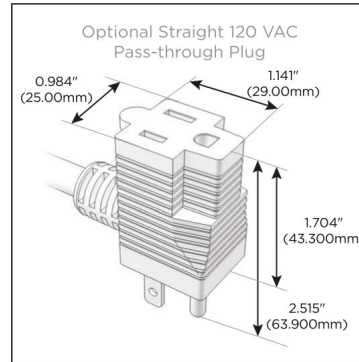

##### Module/Port Options:

- A** Tamper Resistant AC Receptacle
- E** USB-A & USB-C (20W)
- M** Double USB-A (Fast Charging Ports - 18W)
- H** HDMI
- 6** CAT 6
- 12** RJ 12
- X** Switched AC
- Y** 3-Way Switch (Low Voltage)
- V** USB-C (45W High Speed Charging Port)
- S** USB-C (25W High Speed Charging Port)
- R** Switched AC (Rocker Switch)
- D** Dimmer Switch

##### Plug:

Supplied with Low Profile Flat 45° Angle 120 VAC Plug

Optional Standard Straight 120 VAC Plug

Optional Straight 120 VAC Pass-through Plug

- CLEAN, COMPACT DESIGN
- STREAMLINED
- LOW PROFILE
- SIDE-EXITING CORDS
- PLUG & PLAY
- 6' AC CORD & PLUG (FLAT PLUG STANDARD)
- CUSTOMIZABLE CONFIGURATIONS AND FINISHES
- UL LISTED FOR MOUNTING IN FURNITURE
- 15A

# M-POWER-4T

AC POWER & DATA CONNECTIVITY SOLUTION

M-POWER-4TW-AMMA-SS8TP

Specs:

**Modules/Ports:**

- A** Tamper Resistant AC Receptacle
- M** Double USB-A (Fast Charging Ports - 18W)

Distributed by

Mormax Company, Inc.