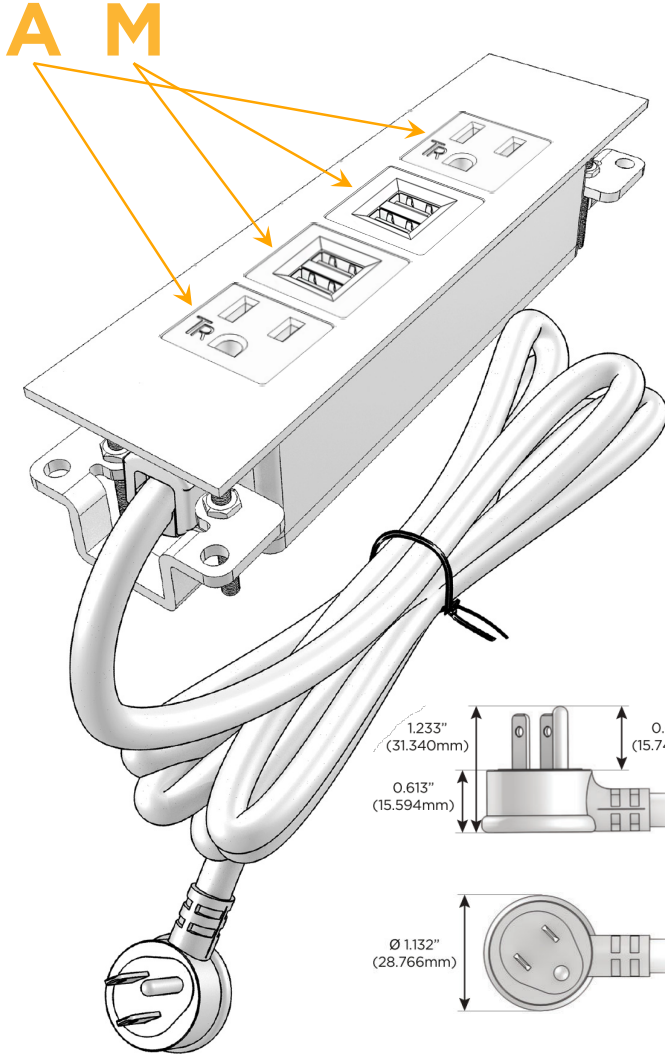

### Module/Port Options:

- A** Tamper Resistant AC Receptacle
- E** USB-A & USB-C (20W)
- M** Double USB-A (Fast Charging Ports - 18W)
- H** HDMI
- 6** CAT 6
- 12** RJ 12
- X** Switched AC
- Y** 3-Way Switch (Low Voltage)
- V** USB-C (45W High Speed Charging Port)
- S** USB-C (25W High Speed Charging Port)
- R** Switched AC (Rocker Switch)
- D** Dimmer Switch

### Plug:

Supplied with Low Profile Flat 45° Angle 120 VAC Plug

Optional Standard Straight 120 VAC Plug

Optional Straight 120 VAC Pass-through Plug

- CLEAN, COMPACT DESIGN
- STREAMLINED
- LOW PROFILE
- SIDE-EXITING CORDS
- PLUG & PLAY
- 6' AC CORD & PLUG (FLAT PLUG STANDARD)
- CUSTOMIZABLE CONFIGURATIONS AND FINISHES
- UL LISTED FOR MOUNTING IN FURNITURE
- 15A

## AC POWER & DATA CONNECTIVITY SOLUTION

M-POWER-4TW-AMMA-SS4TP

Specs:

### Modules/Ports:

- A** Tamper Resistant AC Receptacle
- M** Double USB-A (Fast Charging Ports - 18W)

Distributed by

Mormax Company, Inc.

8 Westchester Plaza

Elmsford, NY 10523

914-699-0101

sales@mormax.com