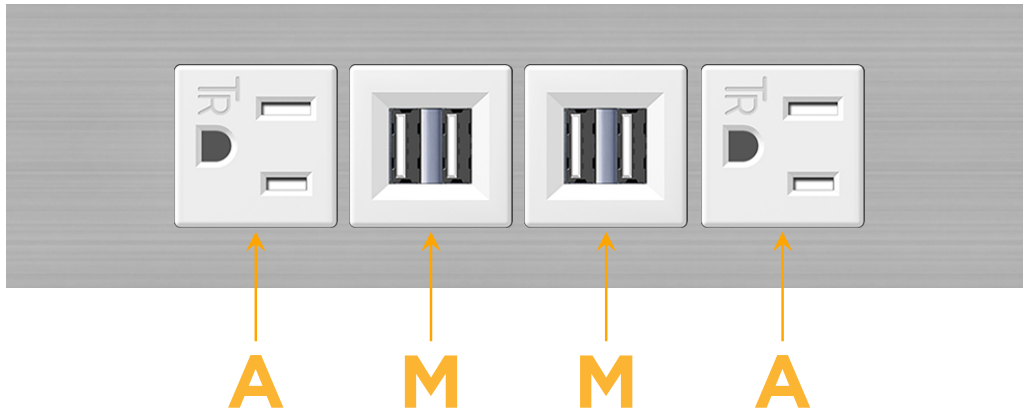

M-POWER-4T

AC POWER & DATA CONNECTIVITY SOLUTION

M-POWER-4TW-AMMA-SS4TP

Distributed by

Mormax Company, Inc.

8 Westchester Plaza

Elmsford, NY 10523

914-699-0101

sales@mormax.com

mormax.com

Metro Light & Power's line of power & data solutions offers sophisticated design elements combined with greater ease of installation. Streamlined and low-profile, enhanced by side-exiting cords, our outlets advance the industry with their cutting edge look and feel. We believe flexibility is key, and we provide a variety of mounting options, including the ability to mount in limited spaces. Our outlets are available in many finishes and configurations, in addition to a custom color and finish capability for our clients.

Trim Plate Finish: **STAINLESS STEEL BRUSHED**

Custom Finishes Available

M-POWER-4TW-AMMA-SS4TP

Features:

Module/Port Options:

- **A** Tamper Resistant AC Receptacle
- **E** USB-A & USB-C (20W)
- **M** Double USB-A (Fast Charging Ports - 18W)
- **H** HDMI
- **6** CAT 6
- **12** RJ 12
- **X** Switched AC
- **Y** 3-Way Switch (Low Voltage)
- **V** USB-C (45W High Speed Charging Port)
- **S** USB-C (25W High Speed Charging Port)
- **R** Switched AC (Rocker Switch)
- **D** Dimmer Switch

Plug:

Supplied with Low Profile Flat 45° Angle 120 VAC Plug

Optional Standard Straight 120 VAC Plug

Optional Straight 120 VAC Pass-through Plug

- CLEAN, COMPACT DESIGN
- STREAMLINED
- LOW PROFILE
- SIDE-EXITING CORDS
- PLUG & PLAY
- 6' AC CORD & PLUG (FLAT PLUG STANDARD)
- CUSTOMIZABLE CONFIGURATIONS AND FINISHES
- UL LISTED FOR MOUNTING IN FURNITURE
- 15A