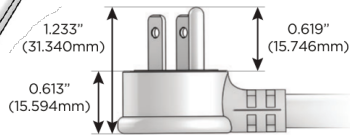

### Plug:

Supplied with Low Profile Flat 45° Angle 120 VAC Plug

Optional Standard Straight 120 VAC Plug

Optional Straight 120 VAC Pass-through Plug

- CLEAN, COMPACT DESIGN
- STREAMLINED
- LOW PROFILE
- SIDE-EXITING CORDS
- PLUG & PLAY
- 6' AC CORD & PLUG (FLAT PLUG STANDARD)
- CUSTOMIZABLE CONFIGURATIONS AND FINISHES
- UL LISTED FOR MOUNTING IN FURNITURE
- 15A

# M-POWER-4T

AC POWER & DATA CONNECTIVITY SOLUTION

M-POWER-4TW-AMMA-SATP

Specs:

**Modules/Ports:**

- A** Tamper Resistant AC Receptacle
- M** Double USB-A (Fast Charging Ports - 18W)

Distributed by

Mormax Company, Inc.