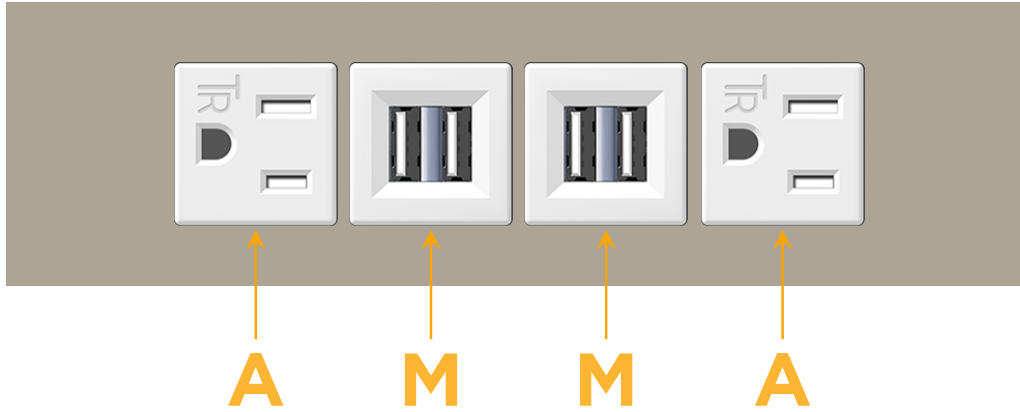

M-POWER-4T

AC POWER & DATA CONNECTIVITY SOLUTION

M-POWER-4TW-AMMA-SATP

Distributed by

Mormax Company, Inc.

8 Westchester Plaza

Elmsford, NY 10523

914-699-0101

sales@mormax.com

mormax.com

Metro Light & Power's line of power & data solutions offers sophisticated design elements combined with greater ease of installation. Streamlined and low-profile, enhanced by side-exiting cords, our outlets advance the industry with their cutting edge look and feel. We believe flexibility is key, and we provide a variety of mounting options, including the ability to mount in limited spaces. Our outlets are available in many finishes and configurations, in addition to a custom color and finish capability for our clients.

Trim Plate Finish: **SATIN NICKEL (ABS)**

Custom Finishes Available

M-POWER-4TW-AMMA-SATP

Features:

Module/Port Options:

- **A** Tamper Resistant AC Receptacle
- **E** USB-A & USB-C (20W)
- **M** Double USB-A (Fast Charging Ports - 18W)
- **H** HDMI
- **6** CAT 6
- **12** RJ 12
- **X** Switched AC
- **Y** 3-Way Switch (Low Voltage)
- **V** USB-C (45W High Speed Charging Port)
- **S** USB-C (25W High Speed Charging Port)
- **R** Switched AC (Rocker Switch)
- **D** Dimmer Switch

Plug:

Supplied with Low Profile Flat 45° Angle 120 VAC Plug

Optional Standard Straight 120 VAC Plug

Optional Straight 120 VAC Pass-through Plug

- CLEAN, COMPACT DESIGN
- STREAMLINED
- LOW PROFILE
- SIDE-EXITING CORDS
- PLUG & PLAY
- 6' AC CORD & PLUG (FLAT PLUG STANDARD)
- CUSTOMIZABLE CONFIGURATIONS AND FINISHES
- UL LISTED FOR MOUNTING IN FURNITURE
- 15A