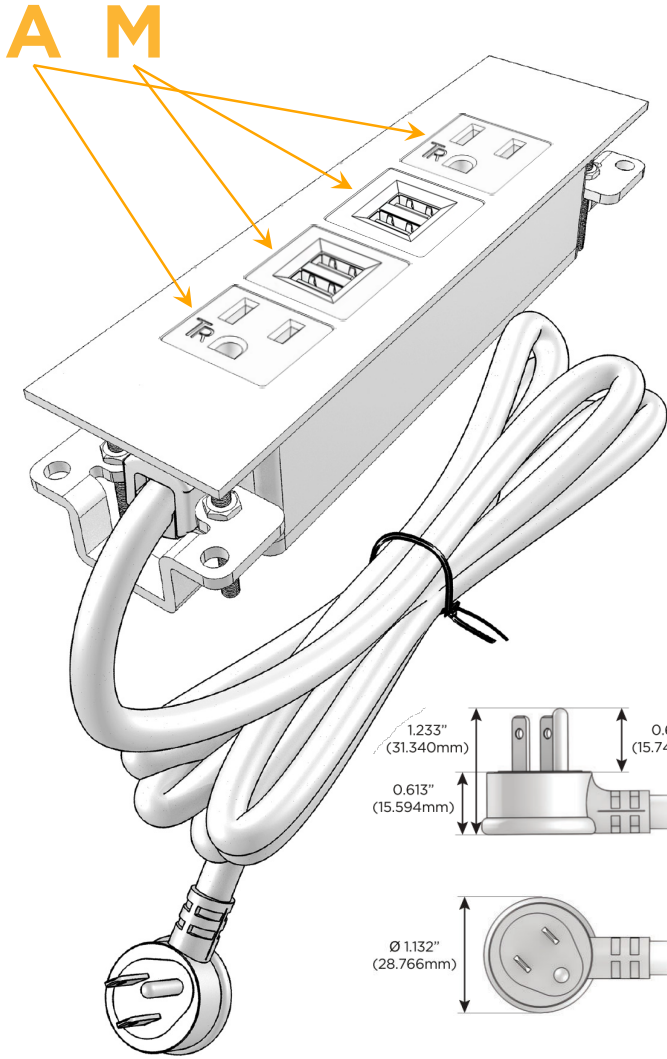

### Module/Port Options:

- A** Tamper Resistant AC Receptacle
- E** USB-A & USB-C (20W)
- M** Double USB-A (Fast Charging Ports - 18W)
- H** HDMI
- 6** CAT 6
- 12** RJ 12
- X** Switched AC
- Y** 3-Way Switch (Low Voltage)
- V** USB-C (45W High Speed Charging Port)
- S** USB-C (25W High Speed Charging Port)
- R** Switched AC (Rocker Switch)
- D** Dimmer Switch

### Plug:

Supplied with Low Profile Flat 45° Angle 120 VAC Plug

Optional Standard Straight 120 VAC Plug

Optional Straight 120 VAC Pass-through Plug

- CLEAN, COMPACT DESIGN
- STREAMLINED
- LOW PROFILE
- SIDE-EXITING CORDS
- PLUG & PLAY
- 6' AC CORD & PLUG (FLAT PLUG STANDARD)
- CUSTOMIZABLE CONFIGURATIONS AND FINISHES
- UL LISTED FOR MOUNTING IN FURNITURE
- 15A

# M-POWER-4T

AC POWER & DATA CONNECTIVITY SOLUTION

M-POWER-4TW-AMMA-SATP

Specs:

**Modules/Ports:**

- A** Tamper Resistant AC Receptacle
- M** Double USB-A (Fast Charging Ports - 18W)

Distributed by

Mormax Company, Inc.