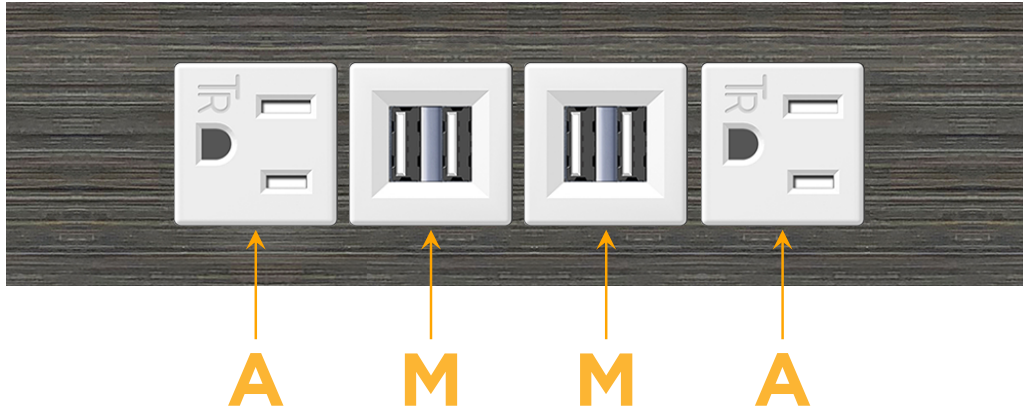

M-POWER-4T

AC POWER & DATA CONNECTIVITY SOLUTION

M-POWER-4TW-AMMA-S3ATP

Distributed by

Mormax Company, Inc.

8 Westchester Plaza

Elmsford, NY 10523

914-699-0101

sales@mormax.com

mormax.com

Metro Light & Power's line of power & data solutions offers sophisticated design elements combined with greater ease of installation. Streamlined and low-profile, enhanced by side-exiting cords, our outlets advance the industry with their cutting edge look and feel. We believe flexibility is key, and we provide a variety of mounting options, including the ability to mount in limited spaces. Our outlets are available in many finishes and configurations, in addition to a custom color and finish capability for our clients.

Trim Plate Finish: **GUNMETAL (ABS)**

Custom Finishes Available

M-POWER-4TW-AMMA-S3ATP

Features:

Module/Port Options:

- **A** Tamper Resistant AC Receptacle
- **E** USB-A & USB-C (20W)
- **M** Double USB-A (Fast Charging Ports - 18W)
- **H** HDMI
- **6** CAT 6
- **12** RJ 12
- **X** Switched AC
- **Y** 3-Way Switch (Low Voltage)
- **V** USB-C (45W High Speed Charging Port)
- **S** USB-C (25W High Speed Charging Port)
- **R** Switched AC (Rocker Switch)
- **D** Dimmer Switch

Plug:

Supplied with Low Profile Flat 45° Angle 120 VAC Plug

Optional Standard Straight 120 VAC Plug

Optional Straight 120 VAC Pass-through Plug

- CLEAN, COMPACT DESIGN
- STREAMLINED
- LOW PROFILE
- SIDE-EXITING CORDS
- PLUG & PLAY
- 6' AC CORD & PLUG (FLAT PLUG STANDARD)
- CUSTOMIZABLE CONFIGURATIONS AND FINISHES
- UL LISTED FOR MOUNTING IN FURNITURE
- 15A