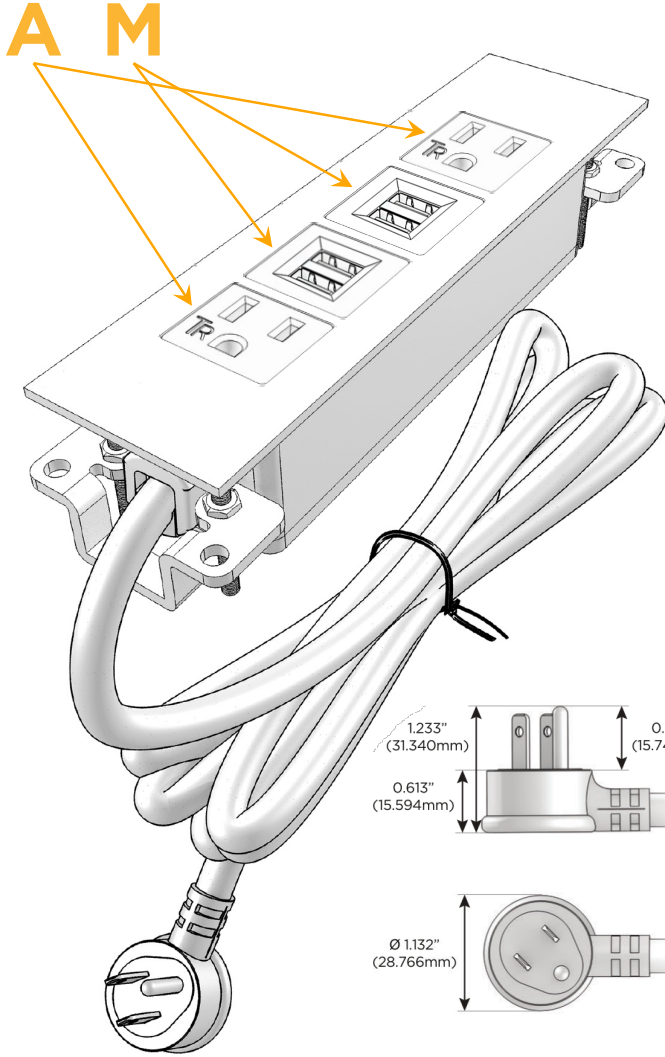

### Module/Port Options:

- A** Tamper Resistant AC Receptacle
- E** USB-A & USB-C (20W)
- M** Double USB-A (Fast Charging Ports - 18W)
- H** HDMI
- 6** CAT 6
- 12** RJ 12
- X** Switched AC
- Y** 3-Way Switch (Low Voltage)
- V** USB-C (45W High Speed Charging Port)
- S** USB-C (25W High Speed Charging Port)
- R** Switched AC (Rocker Switch)
- D** Dimmer Switch

### Plug:

Supplied with Low Profile Flat 45° Angle 120 VAC Plug

Optional Standard Straight 120 VAC Plug

Optional Straight 120 VAC Pass-through Plug

- CLEAN, COMPACT DESIGN
- STREAMLINED
- LOW PROFILE
- SIDE-EXITING CORDS
- PLUG & PLAY
- 6' AC CORD & PLUG (FLAT PLUG STANDARD)
- CUSTOMIZABLE CONFIGURATIONS AND FINISHES
- UL LISTED FOR MOUNTING IN FURNITURE
- 15A

# M-POWER-4T

AC POWER & DATA CONNECTIVITY SOLUTION

M-POWER-4TW-AMMA-S3ATP

Specs:

**Modules/Ports:**

- A** Tamper Resistant AC Receptacle
- M** Double USB-A (Fast Charging Ports - 18W)

Distributed by

Mormax Company, Inc.