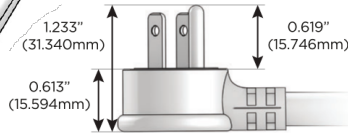

M-POWER-4T

AC POWER & DATA CONNECTIVITY SOLUTION

M-POWER-4TW-AMMA-CUATP

Specs:

Modules/Ports:

- **A** Tamper Resistant AC Receptacle
- **M** Double USB-A (Fast Charging Ports - 18W)