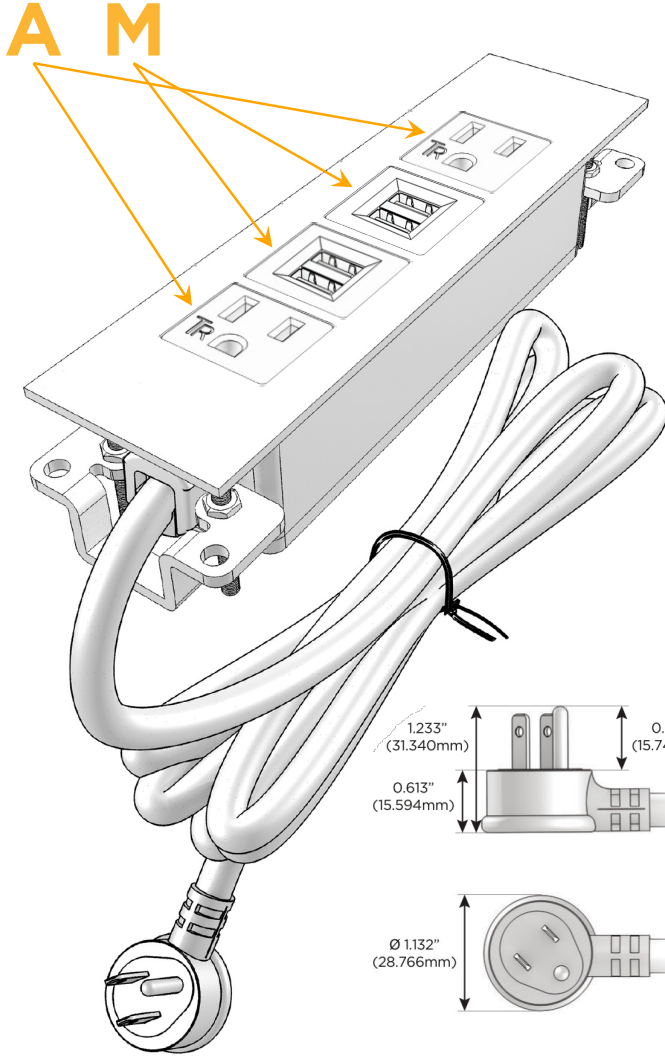

Trim Plate Finish: **COPPER (ABS)**

Custom Finishes Available

M-POWER-4TW-AMMA-CUATP

Features:

**Module/Port Options:**

- A** Tamper Resistant AC Receptacle
- E** USB-A & USB-C (20W)
- M** Double USB-A (Fast Charging Ports - 18W)
- H** HDMI
- 6** CAT 6
- 12** RJ 12
- X** Switched AC
- Y** 3-Way Switch (Low Voltage)
- V** USB-C (45W High Speed Charging Port)
- S** USB-C (25W High Speed Charging Port)
- R** Switched AC (Rocker Switch)
- D** Dimmer Switch

**Plug:**

Supplied with Low Profile Flat 45° Angle 120 VAC Plug

Optional Standard Straight 120 VAC Plug

Optional Straight 120 VAC Pass-through Plug

- CLEAN, COMPACT DESIGN
- STREAMLINED
- LOW PROFILE
- SIDE-EXITING CORDS
- PLUG & PLAY
- 6' AC CORD & PLUG (FLAT PLUG STANDARD)
- CUSTOMIZABLE CONFIGURATIONS AND FINISHES
- UL LISTED FOR MOUNTING IN FURNITURE
- 15A

## AC POWER & DATA CONNECTIVITY SOLUTION

M-POWER-4TW-AMMA-CUATP

Specs:

### Modules/Ports:

- A** Tamper Resistant AC Receptacle
- M** Double USB-A (Fast Charging Ports - 18W)

Distributed by

Mormax Company, Inc.

8 Westchester Plaza

Elmsford, NY 10523

914-699-0101

sales@mormax.com