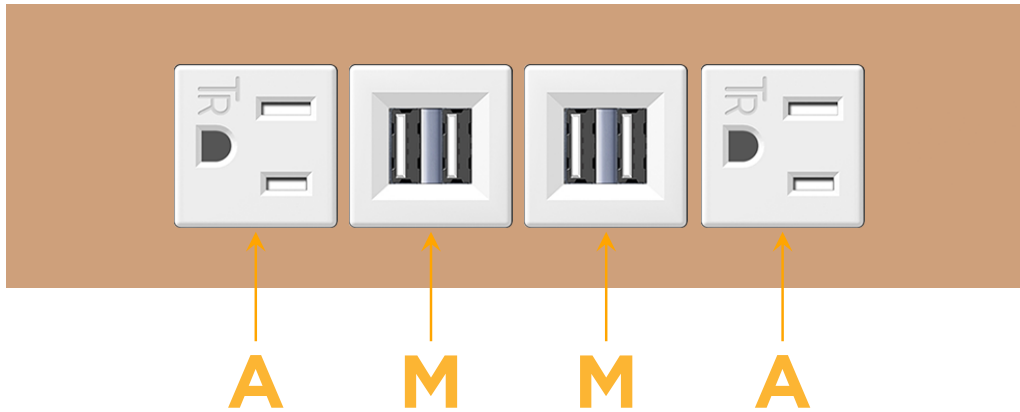

Trim Plate Finish: **COPPER (ABS)**

Custom Finishes Available

M-POWER-4TW-AMMA-CUATP

Features:

**Module/Port Options:**

- A** Tamper Resistant AC Receptacle
- E** USB-A & USB-C (20W)
- M** Double USB-A (Fast Charging Ports - 18W)
- H** HDMI
- 6** CAT 6
- 12** RJ 12
- X** Switched AC
- Y** 3-Way Switch (Low Voltage)
- V** USB-C (45W High Speed Charging Port)
- S** USB-C (25W High Speed Charging Port)
- R** Switched AC (Rocker Switch)
- D** Dimmer Switch

**Plug:**

Supplied with Low Profile Flat 45° Angle 120 VAC Plug

Optional Standard Straight 120 VAC Plug

Optional Straight 120 VAC Pass-through Plug

- CLEAN, COMPACT DESIGN
- STREAMLINED
- LOW PROFILE
- SIDE-EXITING CORDS
- PLUG & PLAY
- 6' AC CORD & PLUG (FLAT PLUG STANDARD)
- CUSTOMIZABLE CONFIGURATIONS AND FINISHES
- UL LISTED FOR MOUNTING IN FURNITURE
- 15A

### Modules/Ports:

- A** Tamper Resistant AC Receptacle
- M** Double USB-A (Fast Charging Ports - 18W)

Distributed by

Mormax Company, Inc.

8 Westchester Plaza

Elmsford, NY 10523

914-699-0101

sales@mormax.com