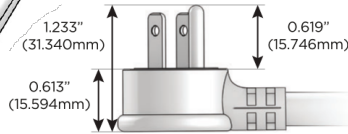

M-POWER-4T

AC POWER & DATA CONNECTIVITY SOLUTION

M-POWER-4TW-AMMA-CRATP

Specs:

Modules/Ports:

- A** Tamper Resistant AC Receptacle
- M** Double USB-A (Fast Charging Ports - 18W)

Distributed by

Mormax Company, Inc.