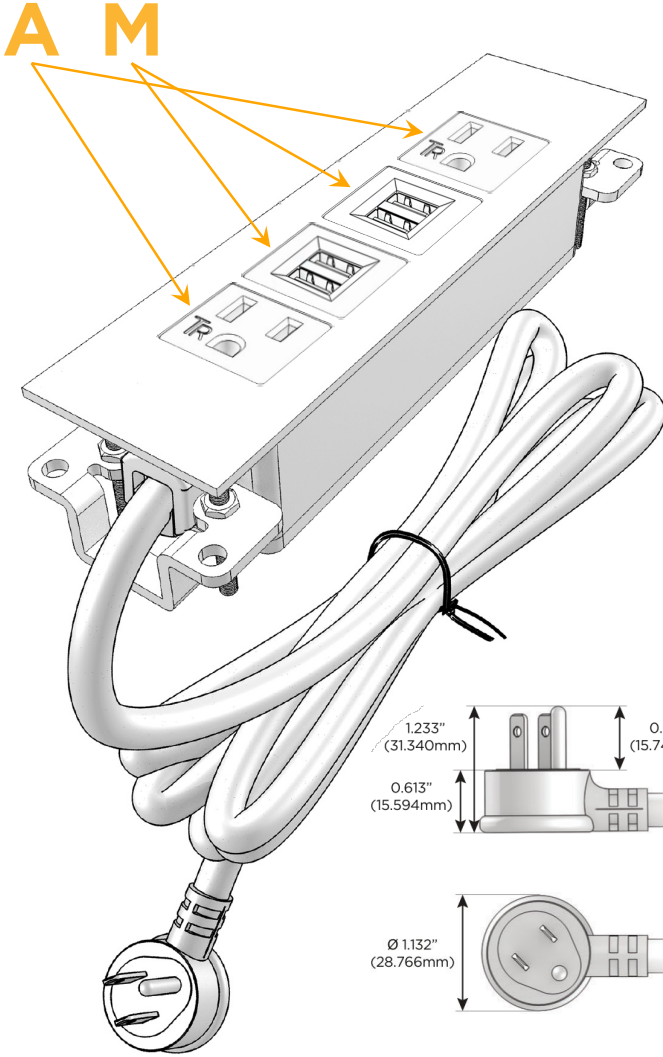

Trim Plate Finish: **CHROME (ABS)**

Custom Finishes Available

M-POWER-4TW-AMMA-CRATP

Features:

Module/Port Options:

- A** Tamper Resistant AC Receptacle
- E** USB-A & USB-C (20W)
- M** Double USB-A (Fast Charging Ports - 18W)
- H** HDMI
- 6** CAT 6
- 12** RJ 12
- X** Switched AC
- Y** 3-Way Switch (Low Voltage)
- V** USB-C (45W High Speed Charging Port)
- S** USB-C (25W High Speed Charging Port)
- R** Switched AC (Rocker Switch)
- D** Dimmer Switch

Plug:

Supplied with Low Profile Flat 45° Angle 120 VAC Plug

Optional Standard Straight 120 VAC Plug

Optional Straight 120 VAC Pass-through Plug

- CLEAN, COMPACT DESIGN
- STREAMLINED
- LOW PROFILE
- SIDE-EXITING CORDS
- PLUG & PLAY
- 6' AC CORD & PLUG (FLAT PLUG STANDARD)
- CUSTOMIZABLE CONFIGURATIONS AND FINISHES
- UL LISTED FOR MOUNTING IN FURNITURE
- 15A

M-POWER-4T

AC POWER & DATA CONNECTIVITY SOLUTION

M-POWER-4TW-AMMA-CRATP

Specs:

Modules/Ports:

- A** Tamper Resistant AC Receptacle
- M** Double USB-A (Fast Charging Ports - 18W)

Distributed by

Mormax Company, Inc.