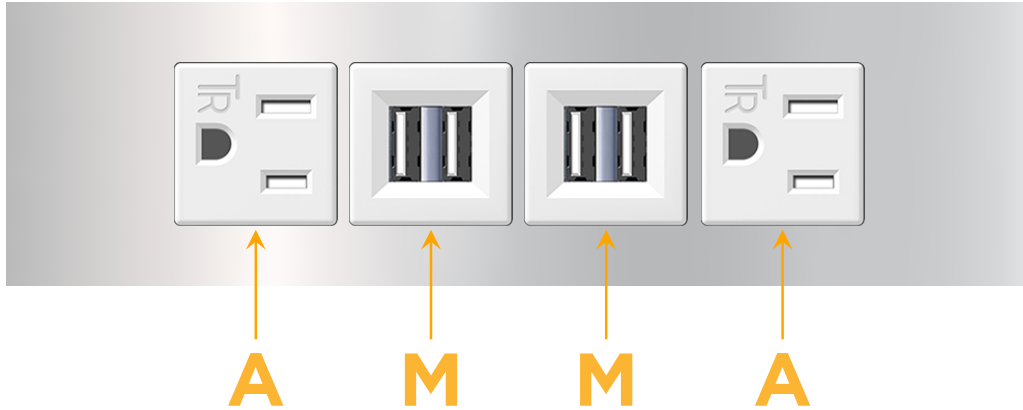

Trim Plate Finish: **CHROME (ABS)**

Custom Finishes Available

M-POWER-4TW-AMMA-CRATP

Features:

Module/Port Options:

- A** Tamper Resistant AC Receptacle
- E** USB-A & USB-C (20W)
- M** Double USB-A (Fast Charging Ports - 18W)
- H** HDMI
- 6** CAT 6
- 12** RJ 12
- X** Switched AC
- Y** 3-Way Switch (Low Voltage)
- V** USB-C (45W High Speed Charging Port)
- S** USB-C (25W High Speed Charging Port)
- R** Switched AC (Rocker Switch)
- D** Dimmer Switch

Plug:

Supplied with Low Profile Flat 45° Angle 120 VAC Plug

Optional Standard Straight 120 VAC Plug

Optional Straight 120 VAC Pass-through Plug

- CLEAN, COMPACT DESIGN
- STREAMLINED
- LOW PROFILE
- SIDE-EXITING CORDS
- PLUG & PLAY
- 6' AC CORD & PLUG (FLAT PLUG STANDARD)
- CUSTOMIZABLE CONFIGURATIONS AND FINISHES
- UL LISTED FOR MOUNTING IN FURNITURE
- 15A

M-POWER-4T

AC POWER & DATA CONNECTIVITY SOLUTION

M-POWER-4TW-AMMA-CRATP

Specs:

Modules/Ports:

- A** Tamper Resistant AC Receptacle
- M** Double USB-A (Fast Charging Ports - 18W)

Distributed by

Mormax Company, Inc.